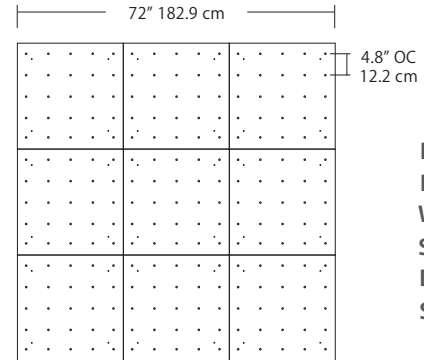

6S (6' 3x3 / 25 Port)
MSQ-2425-#-#-6S-#-#