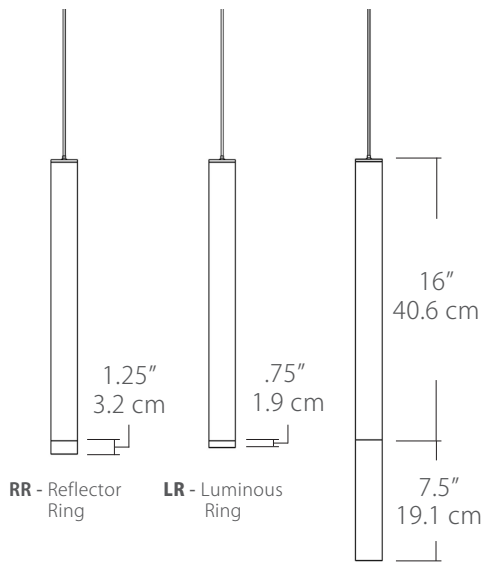

**Specifications**

- Color Rendering Index: 90CRI
- LED Color Temperature: 3000K (standard)
- Cable Length: 8' (see page 2 for detail), for longer lengths consult factory
- Lumens: 5W/400 Lumens
- Lamping: 5W
- For recommended dimmers see <https://www.blackjacklighting.com/dimming-information>

**Dimensions**

**Diffusers**

**ORDERING GUIDE**

Category	Series	Diffuser	Size	Finish	Color Temp.	Wattage	Mounting	Length
<b>SP</b>	<b>NVT</b>		<b>02</b>		<b>30K</b>	<b>5W</b>		
SP Small Pendant	NVT Novo Tall	RR 3" Reflector Ring LR 1" Luminous Ring FR 7" Frosted BU 7" Bubble	02 2" Diameter	<b>Standard</b> BL Black PC Polished Chrome WH White <b>Special Order</b> BZ Bronze SG Satin Gold SS Satin Silver	27K 2700K 30K 3000K 35K 3500K 40K 4000K	5W 5Watts/ 400 Lm	SP5 5" Canopy SP2 2.5" Fascia Canopy MPC Multi-Port Connector JTA JackTrack Adapter	BLANK (Leave blank for standard 96" cable length) ### for cable length longer than 96" specify cable length in inches
					(30K Standard)	(See page 2 for mounting information)		

**Max Cable Length**

<p><b>Length</b></p> <div style="border: 1px solid black; width: 40px; height: 20px; margin: 5px;"></div> <p>BLANK ###</p>	<p><b>BLANK</b> = Leave blank for standard 96" cable length.</p> <p><b>###</b> = Specify maximum cable length needed for fixture (in inches).</p> <p>Factory pre-configuration of cable length is available. Consult factory for details.</p>
--	---

**6L (6'4"x6" / 10 Port)**  
MSD-3810-#-#-6L-#-#

MPC

- BL Matte Black
- PC Pol. Chrome
- WH White
- SG Satin Gold
- BZ Bronze
- SS Satin Silver

**9L (9'6"x6" / 18 Port)**  
MSD-3818-#-#-9L-#-#

**Solo**

**Solo 48" Linear Configuration** - See [Solo Linear Configuration](#) section of our website for specific information (#)