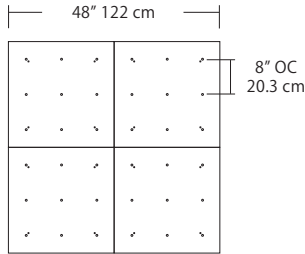

For more information see www.Blackjacklighting.com

(# symbol indicates additional specification required)

System	Pendant Mounting	Configuration Examples	Finish Options

Quatro

Square Configurations - See [Quatro Square Configurations](#) section of our website for specification information (#)

4S (4' 2x2 / 9 Port)
MSQ-2409-#-#-4S-#-#