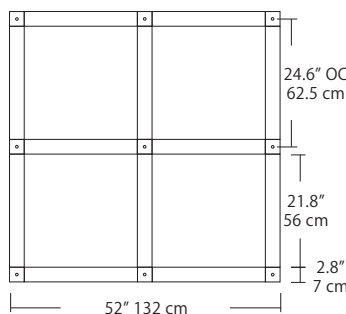

MPC

- BL Matte Black
- PC Pol. Chrome
- WH White
- SG Satin Gold
- BZ Bronze
- SS Satin Silver

Solo 22" Grid Configuration - See [Solo Grid Configuration](#) section of our website for specific information (#)