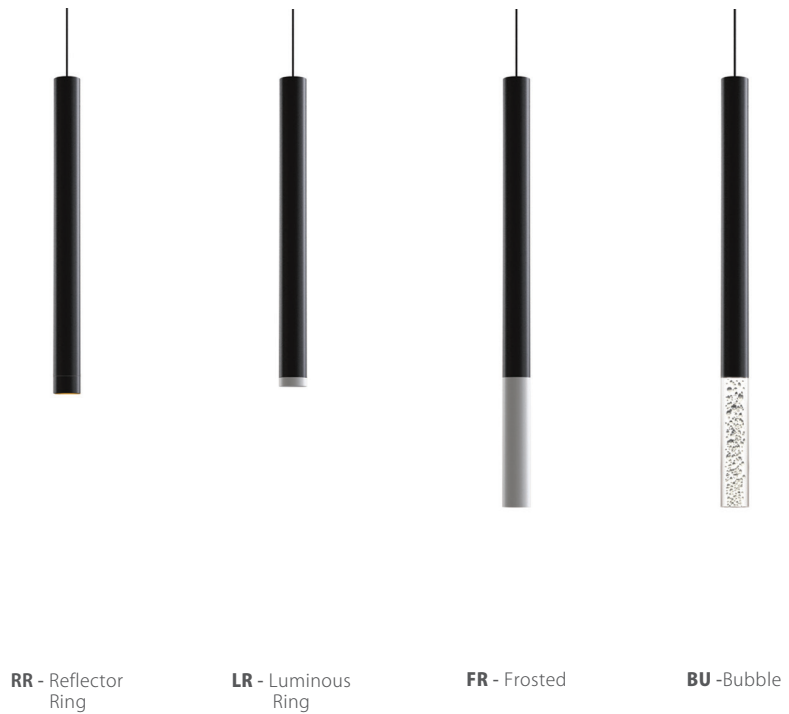

Diffusers

ORDERING GUIDE

Category	Series	Diffuser	Size	Finish	Color Temp.	Wattage	Mounting	Length
SP	NVT		02		30K	5W		
SP Small Pendant	NVT Novo Tall	RR 3" Reflector Ring LR 1" Luminous Ring FR 7" Frosted BU 7" Bubble	02 2" Diameter	Standard BL Black PC Polished Chrome WH White Special Order BZ Bronze SG Satin Gold SS Satin Silver	27K 2700K 30K 3000K 35K 3500K 40K 4000K	5W 5Watts/ 400 Lm	SP5 5" Canopy SP2 2.5" Fascia Canopy MPC Multi-Port Connector JTA JackTrack Adapter	BLANK (Leave blank for standard 96" cable length) ### for cable length longer than 96" specify cable length in inches
					(30K Standard)	(See page 2 for mounting information)		

Example: SP-NVT-RR-02-BL-30K-5W-SP2-