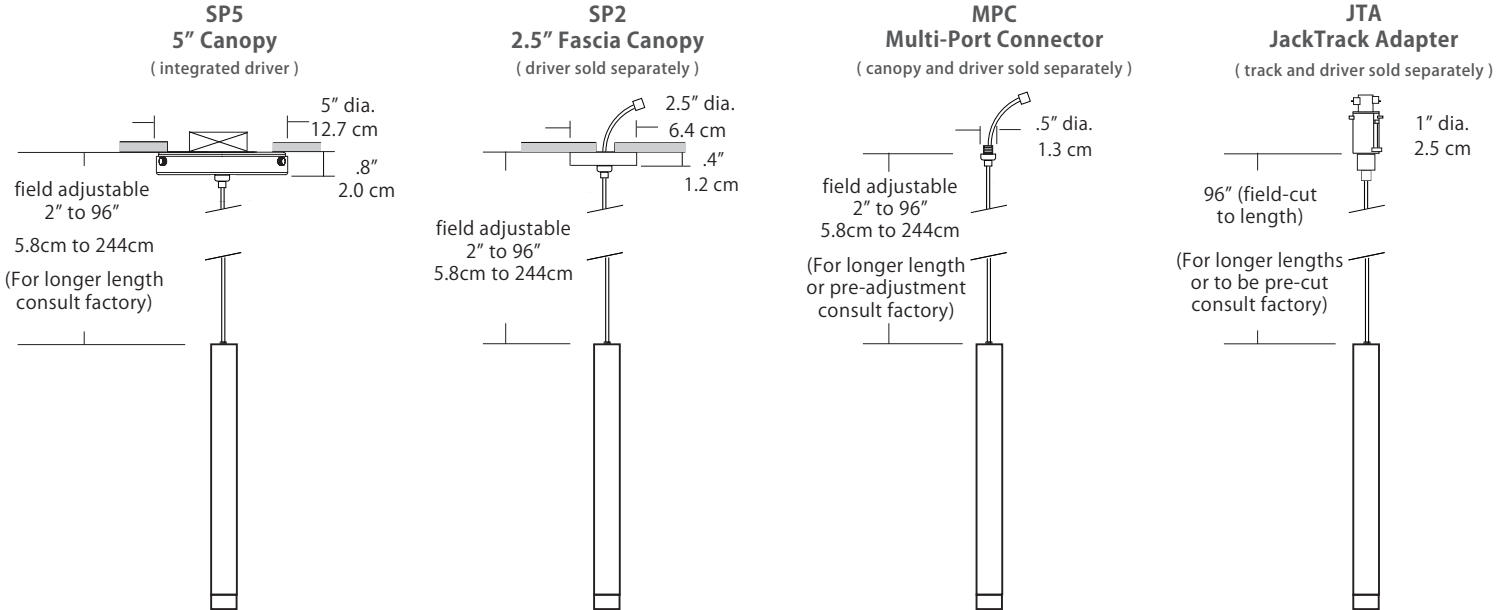

**Mounting**

<p><b>Mounting</b></p> <div style="border: 1px solid black; width: 40px; height: 20px; margin: 5px;"></div> <p>SP5 SP2 MPC JTA</p>	<p><b>SP5</b> = 5" canopy with integrated driver (included), attaches to rear of canopy and sits inside ceiling mounted junction box <i>Cable with modular connector attaches to canopy w/ integrated universal driver (120-277V / TRIAC, ELV, 0-10V dimming)</i></p> <p><b>SP2</b> = 2.5" thin profile canopy that attaches flush to a rigid ceiling (driver sold separately) <i>Cable with modular connector (and optional wire harness) attaches to a remote driver</i></p> <p><b>MPC</b> = Multi-port connector attaches to any of BlackJack's Multi-Port canopies (canopy and driver sold separately) <i>Cable with modular connector attaches to a driver inside a Multi-Port canopy (driver may be remote)</i></p> <p><b>JTA</b> = Adapter connects the pendant in any position along the JackTrack system (track and driver sold separately) <i>Cable is cut to length and inserted in a connector at the bottom of the JackTrack adapter</i></p>
--	---

**Max Cable Length**

<p><b>Length</b></p> <div style="border: 1px solid black; width: 40px; height: 20px; margin: 5px;"></div> <p>BLANK ###</p>	<p><b>BLANK</b> = Leave blank for standard 96" cable length.</p> <p><b>###</b> = Specify maximum cable length needed for fixture (in inches).</p> <p>Factory pre-configuration of cable length is available. Consult factory for details.</p>
--	---