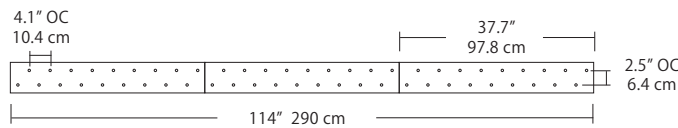

**Max Cable Length**

<p><b>Length</b></p> <div style="border: 1px solid black; width: 40px; height: 20px; margin: 5px;"></div> <p>BLANK ###</p>	<p><b>BLANK</b> = Leave blank for standard 96" cable length.</p> <p><b>###</b> = Specify maximum cable length needed for fixture (in inches).</p> <p>Factory pre-configuration of cable length is available. Consult factory for details.</p>
--	---

**Quatro**

**Square Configurations** - See [Quatro Square Configurations](#) section of our website for specification information (#)

**4S (4' 2x2 / 9 Port)**  
MSQ-2409-#-#-4S-#-#

**6S (6' 3x3 / 25 Port)**  
MSQ-2425-#-#-6S-#-#

**4L (4'x2' / 9 Port)**  
MSQ-2409-#-#-4L-#-#

**6L (6'x2' / 25 Port)**  
MSQ-2425-#-#-6L-#-#

**Duo**

**Linear Configurations** - See [Duo Linear Configurations](#) section of our website for specification information (#)

**6L (6'4"x6" / 10 Port)**  
MSD-3810-#-#-6L-#-#

MPC

- BL Matte Black
- PC Pol. Chrome
- WH White
- SG Satin Gold
- BZ Bronze
- SS Satin Silver

**9L (9'6"x6" / 18 Port)**  
MSD-3818-#-#-9L-#-#

**Solo**

**Solo 48" Linear Configuration** - See [Solo Linear Configuration](#) section of our website for specific information (#)