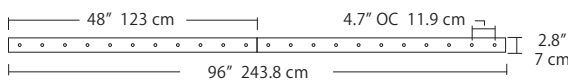

Solo

Solo 48" Linear Configuration - See [Solo Linear Configuration](#) section of our website for specific information (#)