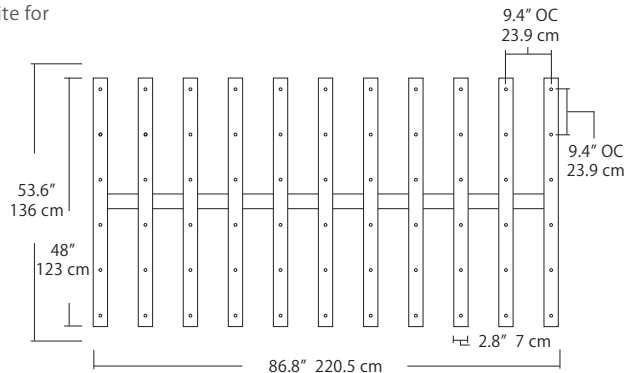

Solo 48" Grid Configuration