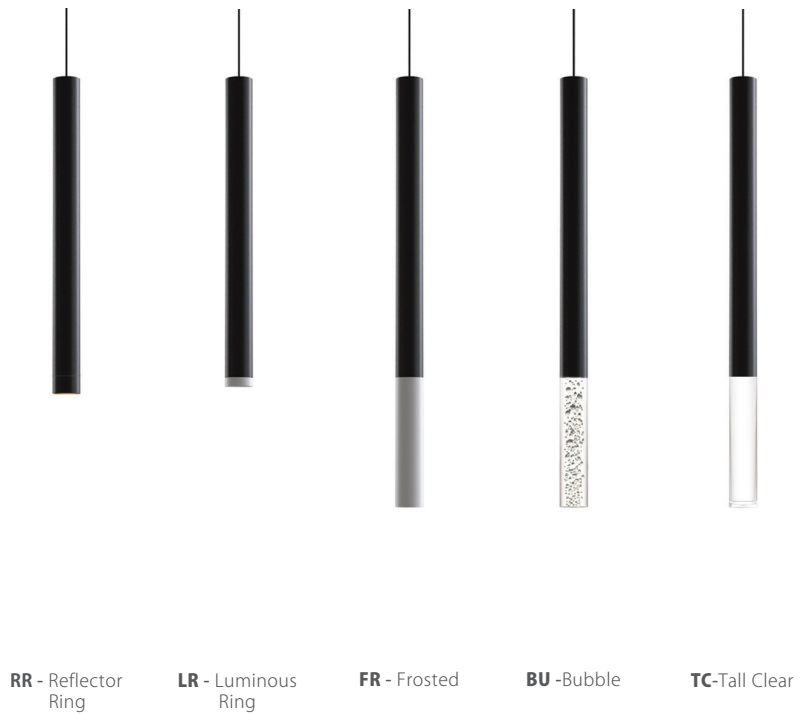

Diffusers

ORDERING GUIDE

Category	Series	Diffuser	Size	Finish	Color Temp.	Wattage	Mounting	Length
SP	NVT		02		30K	5W		
SP Small Pendant	NVT Novo Tall	RR 3" Reflector Ring LR 1" Luminous Ring FR 7" Frosted BU 7" Bubble TC 7" Tall Clear	02 2" Diameter	BL Black PC Polished Chrome WH White BZ Bronze SG Satin Gold SS Satin Silver	27K 2700K 30K 3000K 35K 3500K 40K 4000K	5W 5Watts/ 400 Lm	SP5 5" Canopy SP2 2.5" Fascia Canopy MPC Multi-Port Connector JTA JackTrack Adapter (See page 2 for mounting information)	BLANK (Leave blank for standard 96" cable length) ### for cable length longer than 96" specify cable length in inches

Example: SP-NVT-RR-02-BL-30K-5W-SP2-

(30K Standard)