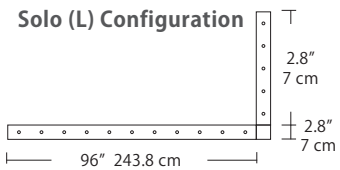

Solo

Solo 48" Linear Configuration - See [Solo Linear Configuration](#) section of our website for specific information (#)