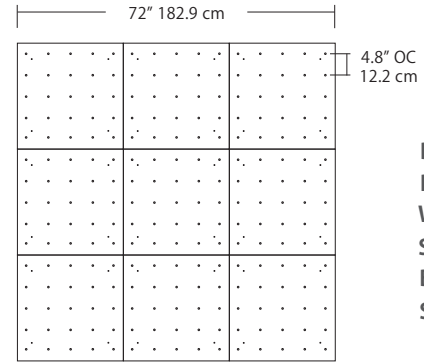

For more information see www.Blackjacklighting.com

(# symbol indicates additional specification required)

System	Pendant Mounting	Configuration Examples	Finish Options

Quatro

Square Configurations - See [Quatro Square Configurations](#) section of our website for specification information (#)

4S (4' 2x2 / 9 Port)
MSQ-2409-#-#-4S-#-#

6S (6' 3x3 / 25 Port)
MSQ-2425-#-#-6S-#-#

MPC

- **BL** Matte Black
- **PC** Pol. Chrome
- **WH** White
- **SG** Satin Gold
- **BZ** Bronze
- **SS** Satin Silver

Linear Configurations - See [Quatro Linear Configurations](#) section of our website for specification information (#)

4L (4'x2' / 9 Port)
MSQ-2409-#-#-4L-#-#

6L (6'x2' / 25 Port)
MSQ-2425-#-#-6L-#-#

Duo

Linear Configurations - See [Duo Linear Configurations](#) section of our website for specification information (#)

6L (6'4"x6" / 10 Port)
MSD-3810-#-#-6L-#-#

MPC

9L (9'6"x6" / 18 Port)
MSD-3818-#-#-9L-#-#

- **BL** Matte Black
- **PC** Pol. Chrome
- **WH** White
- **SG** Satin Gold
- **BZ** Bronze
- **SS** Satin Silver

Solo

Solo 48" Linear Configuration - See [Solo Linear Configuration](#) section of our website for specific information (#)

Solo 22" Grid Configuration - See [Solo Grid Configuration](#) section of our website for specific information (#)

MPC

Solo 48" Grid Configuration

- **BL** Matte Black
- **PC** Pol. Chrome
- **WH** White
- **SG** Satin Gold
- **BZ** Bronze
- **SS** Satin Silver