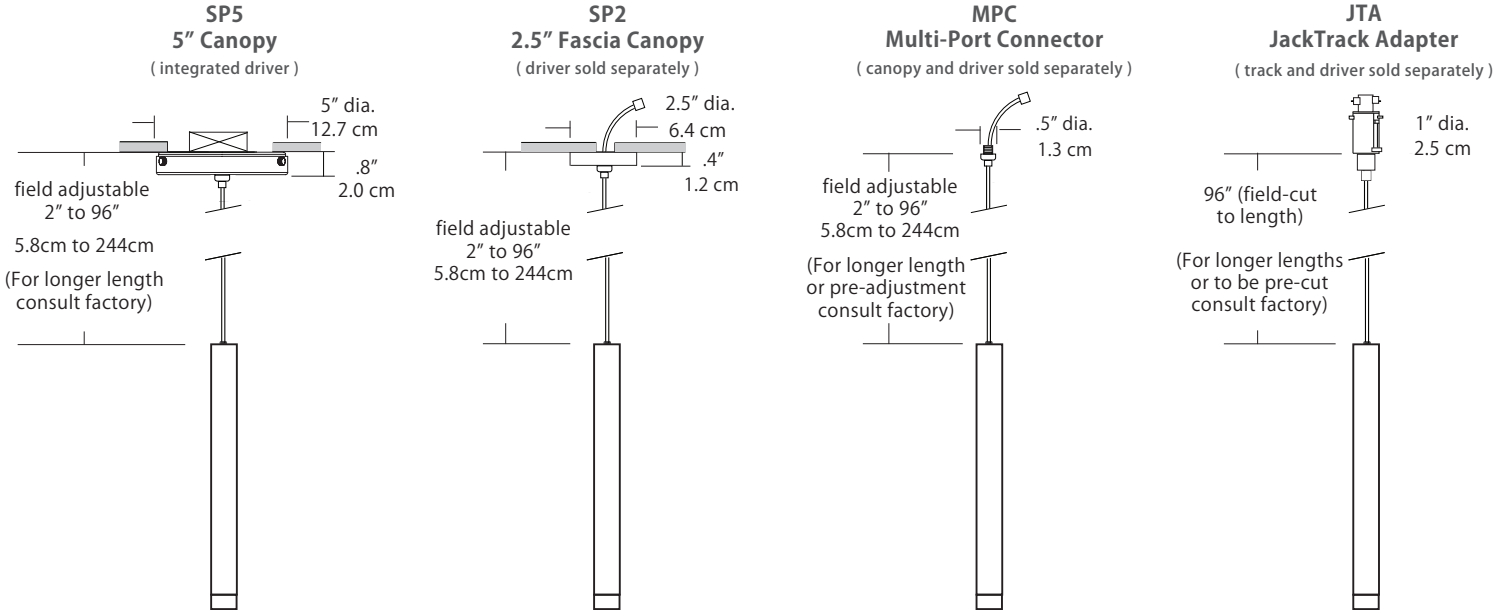

**Wattage**

<p><b>Wattage</b></p>  <p>5W</p>	<p><b>5W = 5 Watts / 400 Lumens</b></p> <p>(Lumens measured at 3000K)</p>
---	---

**Mounting**

<p><b>Mounting</b></p>  <p>SP5 SP2 MPC JTA</p>	<p><b>SP5 = 5" canopy with integrated driver (included), attaches to rear of canopy and sits inside ceiling mounted junction box</b> <i>Cable with modular connector attaches to canopy w/ integrated universal driver (120-277V / TRIAC, ELV, 0-10V dimming)</i></p> <p><b>SP2 = 2.5" thin profile canopy that attaches flush to a rigid ceiling (driver sold separately)</b> <i>Cable with modular connector (and optional wire harness) attaches to a remote driver</i></p> <p><b>MPC = Multi-port connector attaches to any of BlackJack's Multi-Port canopies (canopy and driver sold separately)</b> <i>Cable with modular connector attaches to a driver inside a Multi-Port canopy (driver may be remote)</i></p> <p><b>JTA = Adapter connects the pendant in any position along the JackTrack system (track and driver sold separately)</b> <i>Cable is cut to length and inserted in a connector at the bottom of the JackTrack adapter</i></p>
---	---

**Max Cable Length**

<p><b>Length</b></p>  <p>BLANK ###</p>	<p><b>BLANK</b> = Leave blank for standard 96" cable length.</p> <p><b>###</b> = Specify maximum cable length needed for fixture (in inches).</p> <p>Factory pre-configuration of cable length is available. Consult factory for details.</p>
---	---