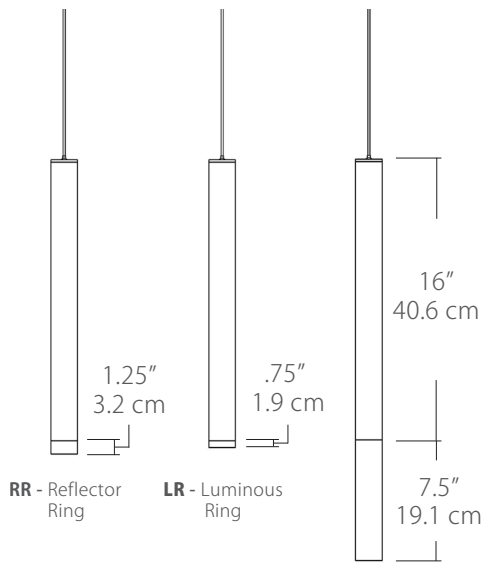

**Specifications**

- Color Rendering Index: 90CRI
- LED Color Temperature: 3000K (standard)
- Cable Length: 8' (see page 2 for detail), for longer lengths consult factory
- Lumens: 5W/400 Lumens
- Lamping: 5W
- For recommended dimmers see <https://www.blackjacklighting.com/dimming-information>

**Dimensions**

**Diffusers**

**ORDERING GUIDE**

Category	Series	Diffuser	Size	Finish	Color Temp.	Wattage	Mounting	Length
<b>SP</b>	<b>NVT</b>		<b>02</b>		<b>30K</b>	<b>5W</b>		
SP Small Pendant	NVT Novo Tall	RR 3" Reflector Ring LR 1" Luminous Ring FR 7" Frosted BU 7" Bubble TC 7" Tall Clear	02 2" Diameter	BL Black PC Polished Chrome WH White BZ Bronze SG Satin Gold SS Satin Silver	27K 2700K 30K 3000K 35K 3500K 40K 4000K	5W 5Watts/ 400 Lm	SP5 5" Canopy SP2 2.5" Fascia Canopy MPC Multi-Port Connector JTA JackTrack Adapter  (See page 2 for mounting information)	BLANK (Leave blank for standard 96" cable length) ### for cable length longer than 96" specify cable length in inches