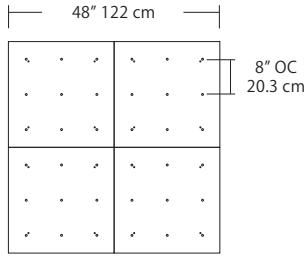

For more information see www.Blackjacklighting.com

(# symbol indicates additional specification required)

System	Pendant Mounting	Configuration Examples	Finish Options

Quatro

Square Configurations - See [Quatro Square Configurations](#) section of our website for specification information (#)

4S (4' 2x2 / 9 Port)
MSQ-2409-#-#-4S-#-#

6S (6' 3x3 / 25 Port)
MSQ-2425-#-#-6S-#-#