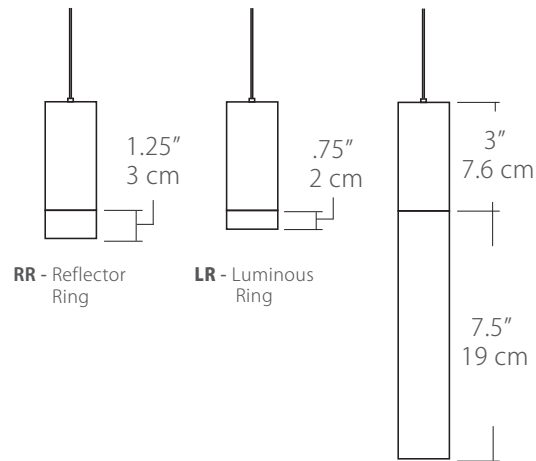

**Specifications**

- Color Rendering Index: 90CRI
- LED Color Temperature: 3000K (standard)
- Cable Length: 8' (see page 2 for detail), for longer lengths consult factory
- Lumens: 5W/400 Lumens
- Lamping: 5W
- For recommended dimmers see <https://www.blackjacklighting.com/dimming-information>

**Dimensions**

**Diffusers**

RR - Reflector Ring

LR - Luminous Ring

FR - Frosted

BU -Bubble

**ORDERING GUIDE**

Category	Series	Diffuser	Size	Finish	Color Temp.	Wattage	Mounting	Length
<b>SP</b>	<b>NVS</b>		<b>02</b>		<b>30K</b>	<b>5W</b>		
SP Small Pendant	NVS Novo Short	LR 1" Luminous Ring RR 3" Reflector Ring FR 7" Frosted BU 7" Bubble	02 2" Diameter	<b>Standard</b> BL Black PC Polished Chrome WH White <b>Special Order</b> BZ Bronze SG Satin Gold SS Satin Silver	27K 2700K 30K 3000K 35K 3500K 40K 4000K	5W 5Watts/ 400 Lm	SP5 5" Canopy SP2 2.5" Fascia Canopy MPC Multi-Port Connector JTA JackTrack Adapter	BLANK (Leave blank for standard 96" cable length) ### for cable length longer than 96" specify cable length in inches
						(30K Standard)	(See page 2 for mounting information)	

**Max Cable Length**

<p><b>Length</b></p> <div style="background-color: white; width: 40px; height: 20px; margin: 5px;"></div> <p>BLANK ###</p>	<p><b>BLANK</b> = Leave blank for standard 96" cable length.</p> <p><b>###</b> = Specify maximum cable length needed for fixture (in inches).</p> <p>Factory pre-configuration of cable length is available. Consult factory for details.</p>
--	---