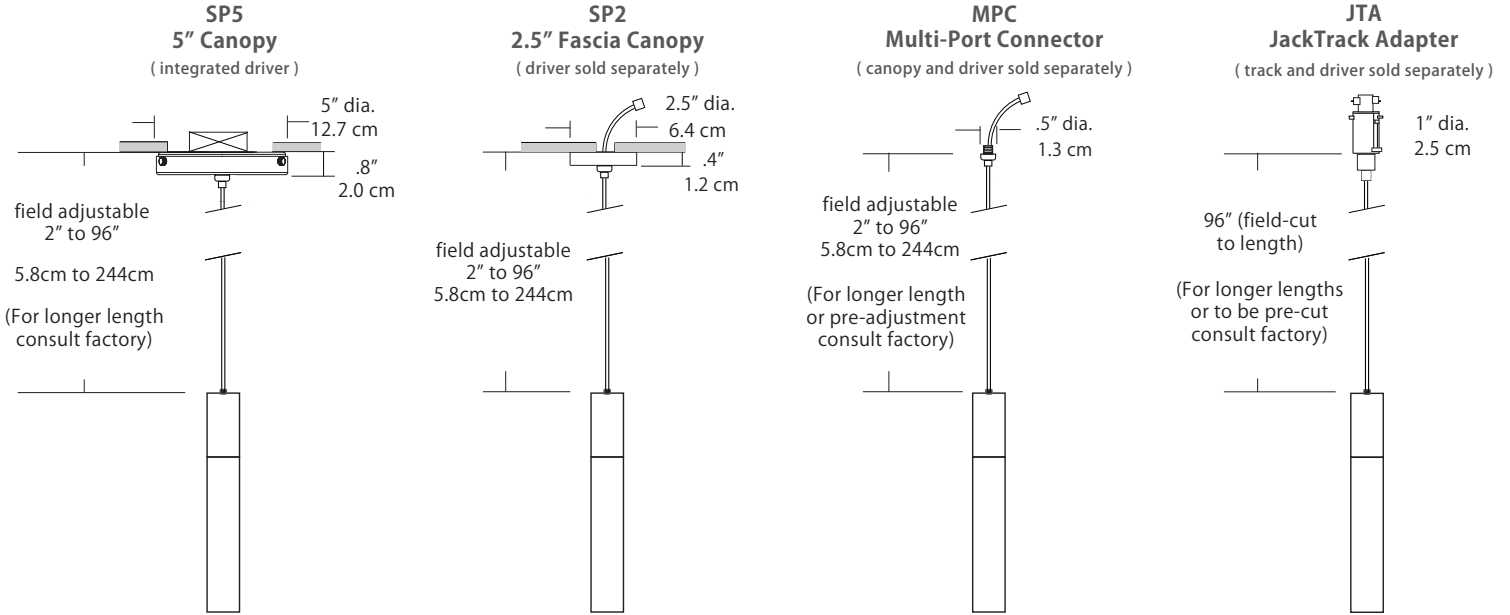

**Mounting**

<p><b>Mounting</b></p> <div style="background-color: white; width: 40px; height: 20px; margin: 5px;"></div> <p>SP5 SP2 MPC JTA</p>	<p><b>SP5</b> = 5" canopy with integrated driver (included), attaches to rear of canopy and sits inside ceiling mounted junction box <i>Cable with modular connector attaches to canopy w/ integrated universal driver (120-277V / TRIAC, ELV, 0-10V dimming)</i></p> <p><b>SP2</b> = 2.5" thin profile canopy that attaches flush to a rigid ceiling (driver sold separately) <i>Cable with modular connector (and optional wire harness) attaches to a remote driver</i></p> <p><b>MPC</b> = Multi-port connector attaches to any of BlackJack's Multi-Port canopies (canopy and driver sold separately) <i>Cable with modular connector attaches to a driver inside a Multi-Port canopy (driver may be remote)</i></p> <p><b>JTA</b> = Adapter connects the pendant in any position along the JackTrack system (track and driver sold separately) <i>Cable is cut to length and inserted in a connector at the bottom of the JackTrack adapter</i></p>
--	---