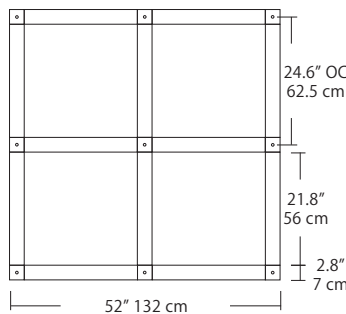

MPC

- BL Matte Black
- PC Pol. Chrome
- WH White
- SG Satin Gold
- BZ Bronze
- SS Satin Silver

Solo 22" Grid Configuration - See [Solo Grid Configuration](#) section of our website for specific information (#)