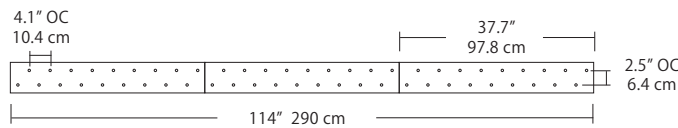

**Max Cable Length**

<p><b>Length</b></p> <div style="background-color: white; width: 40px; height: 20px; margin: 5px;"></div> <p>BLANK ###</p>	<p><b>BLANK</b> = Leave blank for standard 96" cable length.</p> <p><b>###</b> = Specify maximum cable length needed for fixture (in inches).</p> <p>Factory pre-configuration of cable length is available. Consult factory for details.</p>
--	---

**4L (4'x2' / 9 Port)**  
MSQ-2409-#-#-4L-#-#

**6L (6'x2' / 25 Port)**  
MSQ-2425-#-#-6L-#-#

**Duo**

**Linear Configurations** - See [Duo Linear Configurations](#) section of our website for specification information (#)

**6L (6'4"x6" / 10 Port)**  
MSD-3810-#-#-6L-#-#

MPC

- BL Matte Black
- PC Pol. Chrome
- WH White
- SG Satin Gold
- BZ Bronze
- SS Satin Silver

**9L (9'6"x6" / 18 Port)**  
MSD-3818-#-#-9L-#-#

**Solo**

**Solo 48" Linear Configuration** - See [Solo Linear Configuration](#) section of our website for specific information (#)