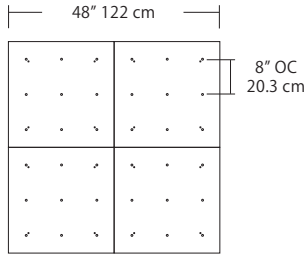

For more information see www.Blackjacklighting.com

(# symbol indicates additional specification required)

System	Pendant Mounting	Configuration Examples	Finish Options

Quatro

Square Configurations - See [Quatro Square Configurations](#) section of our website for specification information (#)

4S (4' 2x2 / 9 Port)
MSQ-2409-#-#-4S-#-#