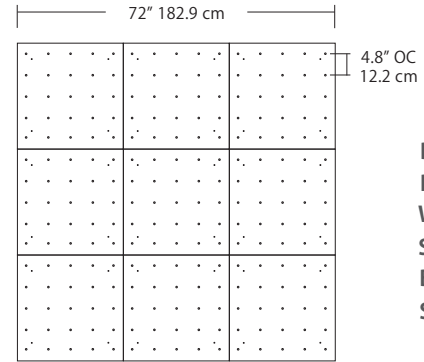

6S (6' 3x3 / 25 Port)
MSQ-2425-#-#-6S-#-#