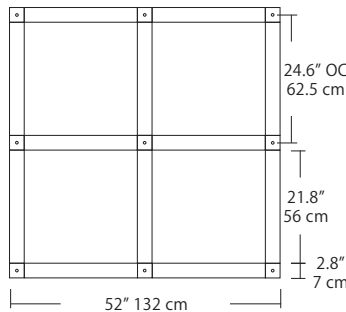

Solo 22" Grid Configuration - See [Solo Grid Configuration](#) section of our website for specific information (#)

MPC