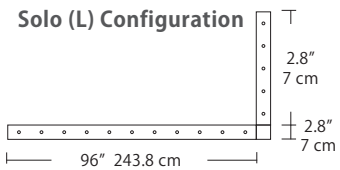

4L (4'x2' / 9 Port)
MSQ-2409-##-4L-##

6L (6'x2' / 25 Port)
MSQ-2425-##-6L-##

Duo

Linear Configurations - See [Duo Linear Configurations](#) section of our website for specification information (#)

6L (6'4"x6" / 10 Port)
MSD-3810-##-6L-##

MPC

9L (9'6"x6" / 18 Port)
MSD-3818-##-9L-##

- BL** Matte Black
- PC** Pol. Chrome
- WH** White
- SG** Satin Gold
- BZ** Bronze
- SS** Satin Silver

Solo

Solo 48" Linear Configuration - See [Solo Linear Configuration](#) section of our website for specific information (#)