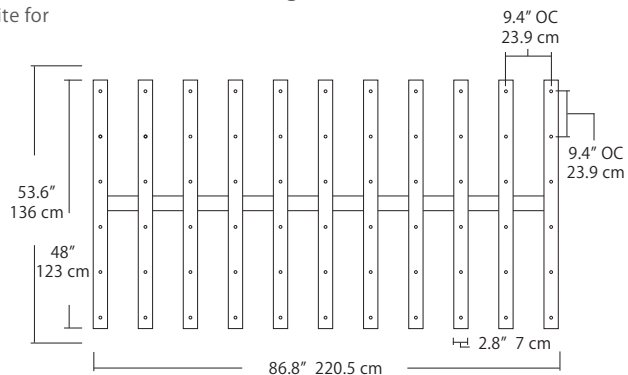

Solo 48" Grid Configuration