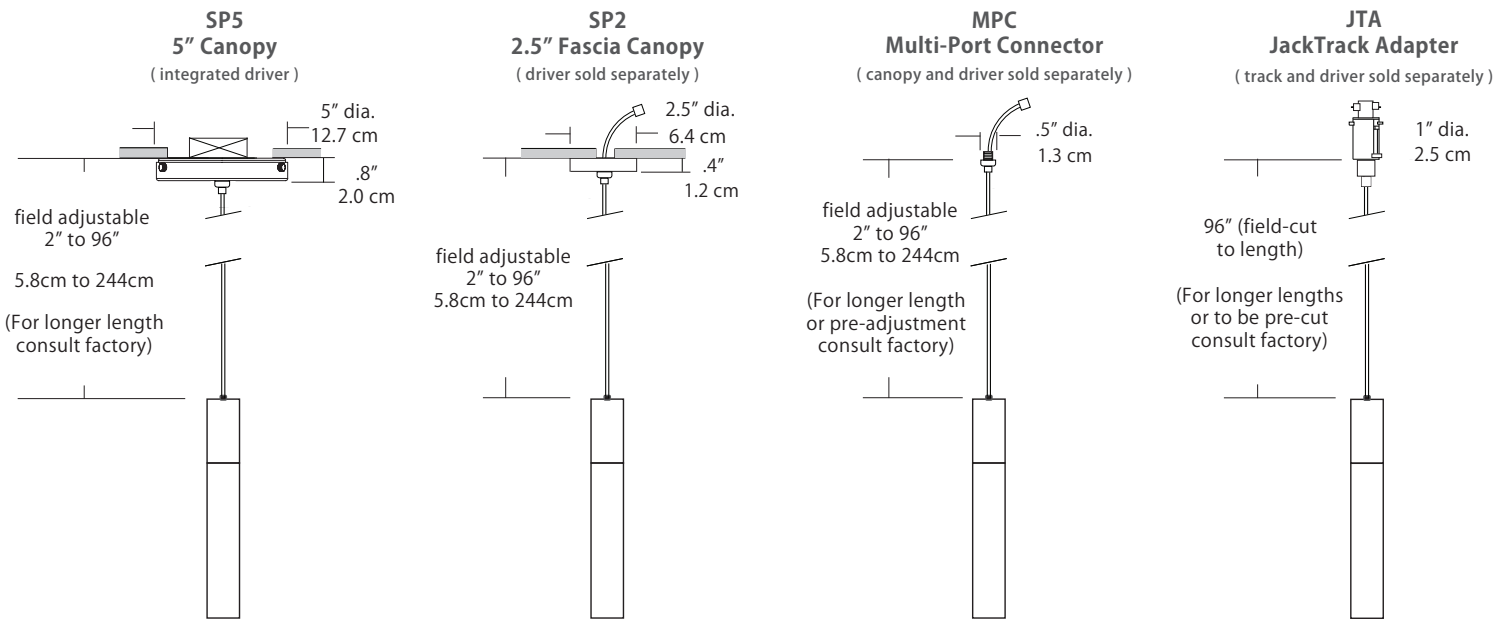

Wattage

<p>Wattage</p> <div style="background-color: white; width: 40px; height: 20px; margin: 5px;"></div> <p>5W</p>	<p>5W = 5 Watts / 400 Lumens</p> <p>(Lumens measured at 3000K)</p>
--	---

Mounting

<p>Mounting</p> <div style="background-color: white; width: 40px; height: 20px; margin: 5px;"></div> <p>SP5 SP2 MPC JTA</p>	<p>SP5 = 5" canopy with integrated driver (included), attaches to rear of canopy and sits inside ceiling mounted junction box <i>Cable with modular connector attaches to canopy w/ integrated universal driver (120-277V / TRIAC, ELV, 0-10V dimming)</i></p> <p>SP2 = 2.5" thin profile canopy that attaches flush to a rigid ceiling (driver sold separately) <i>Cable with modular connector (and optional wire harness) attaches to a remote driver</i></p> <p>MPC = Multi-port connector attaches to any of BlackJack's Multi-Port canopies (canopy and driver sold separately) <i>Cable with modular connector attaches to a driver inside a Multi-Port canopy (driver may be remote)</i></p> <p>JTA = Adapter connects the pendant in any position along the JackTrack system (track and driver sold separately) <i>Cable is cut to length and inserted in a connector at the bottom of the JackTrack adapter</i></p>
--	---

Max Cable Length

<p>Length</p> <div style="background-color: white; width: 40px; height: 20px; margin: 5px;"></div> <p>BLANK ###</p>	<p>BLANK = Leave blank for standard 96" cable length.</p> <p>### = Specify maximum cable length needed for fixture (in inches).</p> <p>Factory pre-configuration of cable length is available. Consult factory for details.</p>
--	---

MPC

9L (9'6"x6" / 18 Port)
MSD-3818-##-9L-##

- BL** Matte Black
- PC** Pol. Chrome
- WH** White
- SG** Satin Gold
- BZ** Bronze
- SS** Satin Silver

Solo

Solo 48" Linear Configuration - See [Solo Linear Configuration](#) section of our website for specific information (#)