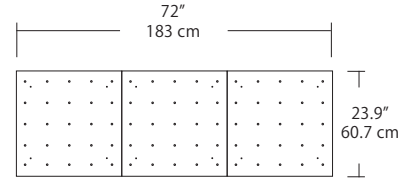

Quatro

Square Configurations - See [Quatro Square Configurations](#) section of our website for specification information (#)

4S (4' 2x2 / 9 Port)
MSQ-2409-##-4S-##

6S (6' 3x3 / 25 Port)
MSQ-2425-##-6S-##

MPC

- BL** Matte Black
- PC** Pol. Chrome
- WH** White
- SG** Satin Gold
- BZ** Bronze
- SS** Satin Silver

Linear Configurations - See [Quatro Linear Configurations](#) section of our website for specification information (#)

4L (4'x2' / 9 Port)
MSQ-2409-##-4L-##

6L (6'x2' / 25 Port)
MSQ-2425-##-6L-##

Duo

Linear Configurations - See [Duo Linear Configurations](#) section of our website for specification information (#)

6L (6'4"x6" / 10 Port)
MSD-3810-##-6L-##