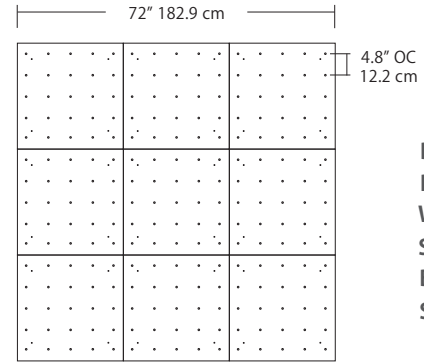

For more information see www.Blackjacklighting.com

(# symbol indicates additional specification required)

System	Pendant Mounting	Configuration Examples	Finish Options

Quatro

Square Configurations - See [Quatro Square Configurations](#) section of our website for specification information (#)

4S (4' 2x2 / 9 Port)
MSQ-2409-##-4S-##

6S (6' 3x3 / 25 Port)
MSQ-2425-##-6S-##

MPC

- **BL** Matte Black
- **PC** Pol. Chrome
- **WH** White
- **SG** Satin Gold
- **BZ** Bronze
- **SS** Satin Silver

Linear Configurations - See [Quatro Linear Configurations](#) section of our website for specification information (#)

4L (4'x2' / 9 Port)
MSQ-2409-##-4L-##

6L (6'x2' / 25 Port)
MSQ-2425-##-6L-##

Duo

Linear Configurations - See [Duo Linear Configurations](#) section of our website for specification information (#)

6L (6'4"x6" / 10 Port)
MSD-3810-##-6L-##

MPC

9L (9'6"x6" / 18 Port)
MSD-3818-##-9L-##

- **BL** Matte Black
- **PC** Pol. Chrome
- **WH** White
- **SG** Satin Gold
- **BZ** Bronze
- **SS** Satin Silver

Solo

Solo 48" Linear Configuration - See [Solo Linear Configuration](#) section of our website for specific information (#)

Solo 22" Grid Configuration - See [Solo Grid Configuration](#) section of our website for specific information (#)

MPC

Solo 48" Grid Configuration

- **BL** Matte Black
- **PC** Pol. Chrome
- **WH** White
- **SG** Satin Gold
- **BZ** Bronze
- **SS** Satin Silver