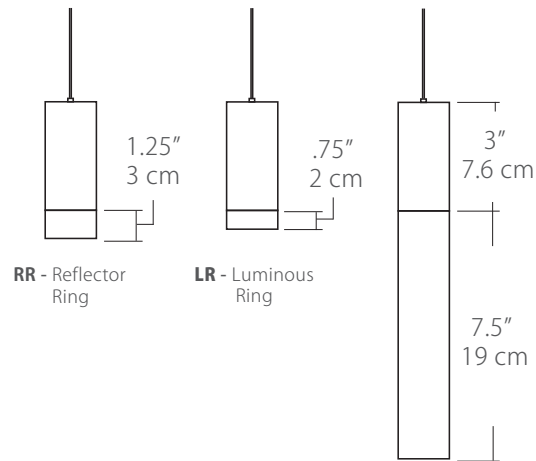

Specifications

- Color Rendering Index: 90CRI
- LED Color Temperature: 3000K (standard)
- Cable Length: 8' (see page 2 for detail), for longer lengths consult factory
- Lumens: 5W/400 Lumens
- Lamping: 5W
- For recommended dimmers see <https://www.blackjacklighting.com/dimming-information>

Dimensions

Diffusers

ORDERING GUIDE

Category	Series	Diffuser	Size	Finish	Color Temp.	Wattage	Mounting	Length
SP	NVS		02		30K	5W		
SP Small Pendant	NVS Novo Short	LR 1" Luminous Ring RR 3" Reflector Ring FR 7" Frosted BU 7" Bubble TC 7" Tall Clear	02 2" Diameter	BL Black PC Polished Chrome WH White BZ Bronze SG Satin Gold SS Satin Silver	27K 2700K 30K 3000K 35K 3500K 40K 4000K	5W 5Watts/ 400 Lm	SP5 5" Canopy SP2 2.5" Fascia Canopy MPC Multi-Port Connector JTA JackTrack Adapter <small>(See page 2 for mounting information)</small>	BLANK (Leave blank for standard 96" cable length) ### for cable length longer than 96" specify cable length in inches

Max Cable Length

<p>Length</p> <div style="background-color: white; width: 40px; height: 20px; margin: 5px;"></div> <p>BLANK ###</p>	<p>BLANK = Leave blank for standard 96" cable length.</p> <p>### = Specify maximum cable length needed for fixture (in inches).</p> <p>Factory pre-configuration of cable length is available. Consult factory for details.</p>
--	---

MPC

9L (9'6"x6" / 18 Port)
MSD-3818-##-9L-##

- BL** Matte Black
- PC** Pol. Chrome
- WH** White
- SG** Satin Gold
- BZ** Bronze
- SS** Satin Silver

Solo

Solo 48" Linear Configuration - See [Solo Linear Configuration](#) section of our website for specific information (#)