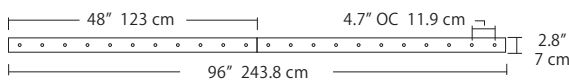

4L (4'x2' / 9 Port)
MSQ-2409-##-4L-##

6L (6'x2' / 25 Port)
MSQ-2425-##-6L-##

Duo

Linear Configurations - See [Duo Linear Configurations](#) section of our website for specification information (#)

6L (6'4"x6" / 10 Port)
MSD-3810-##-6L-##

MPC

9L (9'6"x6" / 18 Port)
MSD-3818-##-9L-##

- BL** Matte Black
- PC** Pol. Chrome
- WH** White
- SG** Satin Gold
- BZ** Bronze
- SS** Satin Silver

Solo

Solo 48" Linear Configuration - See [Solo Linear Configuration](#) section of our website for specific information (#)