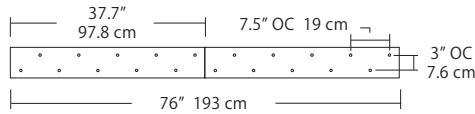

4L (4'x2' / 9 Port)
MSQ-2409-##-4L-##

6L (6'x2' / 25 Port)
MSQ-2425-##-6L-##

Duo

Linear Configurations - See [Duo Linear Configurations](#) section of our website for specification information (#)

6L (6'4"x6" / 10 Port)
MSD-3810-##-6L-##

MPC

9L (9'6"x6" / 18 Port)
MSD-3818-##-9L-##

- BL** Matte Black
- PC** Pol. Chrome
- WH** White
- SG** Satin Gold
- BZ** Bronze
- SS** Satin Silver

Solo

Solo 48" Linear Configuration - See [Solo Linear Configuration](#) section of our website for specific information (#)