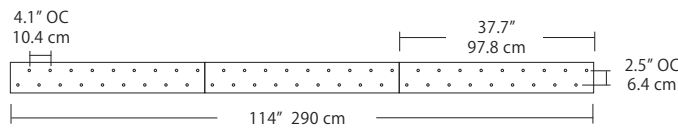

Max Cable Length

<p>Length</p> <div style="background-color: white; width: 40px; height: 20px; margin: 5px;"></div> <p>BLANK ###</p>	<p>BLANK = Leave blank for standard 96" cable length.</p> <p>### = Specify maximum cable length needed for fixture (in inches).</p> <p>Factory pre-configuration of cable length is available. Consult factory for details.</p>
--	---

4L (4'x2' / 9 Port)
MSQ-2409-##-4L-##

6L (6'x2' / 25 Port)
MSQ-2425-##-6L-##

Duo

Linear Configurations - See [Duo Linear Configurations](#) section of our website for specification information (#)

6L (6'4"x6" / 10 Port)
MSD-3810-##-6L-##

MPC

9L (9'6"x6" / 18 Port)
MSD-3818-##-9L-##

- BL** Matte Black
- PC** Pol. Chrome
- WH** White
- SG** Satin Gold
- BZ** Bronze
- SS** Satin Silver

Solo

Solo 48" Linear Configuration - See [Solo Linear Configuration](#) section of our website for specific information (#)