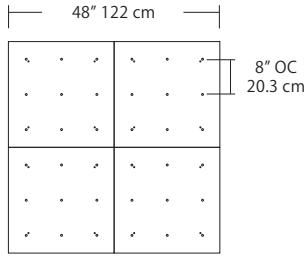

For more information see www.Blackjacklighting.com

(# symbol indicates additional specification required)

System	Pendant Mounting	Configuration Examples	Finish Options

Quatro

Square Configurations - See [Quatro Square Configurations](#) section of our website for specification information (#)

4S (4' 2x2 / 9 Port)
MSQ-2409-##-4S-##

6S (6' 3x3 / 25 Port)
MSQ-2425-##-6S-##