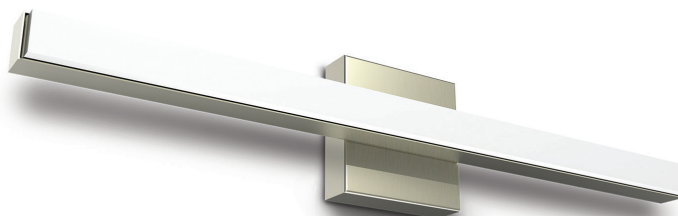

Project:

Type:

Quantity:

Note:

SKU#: NAN -   -   -   - 30K

Description

Nano flush mount and vanity lights represent extraordinary value. Super-efficient LED light sources inside minimal geometric forms illuminate white frosted acrylic diffusers.

Features

- Stamped Steel construction
- Crystal clear acrylic diffuser with a frosted front face
- Driver located in back plate
- Damp location rated
- JA8-2016 Listed

Specifications

- Color Rendering Index: 90 CRI
- LED color temperature: 3000K
- Input Voltage: 120 VAC 50/60Hz
- Wattage:
  - 25": 22w
  - 36": 30w
- Delivered lumens:
  - 25": 980lm
  - 36": 1270lm
- Dimming: TRIAC dimmable
- Fixture Weight:
  - 25": 3.3 lb. (1.5 kg)
  - 36": 8.4 lb. (3.8 kg)
- For recommended dimmers and downloadable IES & LM 79 files, see blackjacklighting.com

Custom

- Optional upgrade: 120-277V input driver with universal dimming
- Optional backplate with low profile external driver

ORDERING GUIDE

Family	Size/Type	Finish
NAN	25V 25" Vanity 36V 36" Vanity	PC Polished Chrome SN Satin Nickel

Example: NAN-25V-PC-12T-30K

CUSTOM OPTIONS

Volts/Dimming	Color Temp.
12T	30K
12T 120VAC Triac Dimming	30K 3000K
27U 120-277VAC Universal Dimming	
(12T Standard)	(30K Standard)

BACKPLATE OPTIONS

NANO VANITY 5" WIDE LOW PROFILE EXTERNAL DRIVER BACKPLATE

Model No: 95108-PC (Polished Chrome)
Model No: 95108-SN (Satin Nickel)