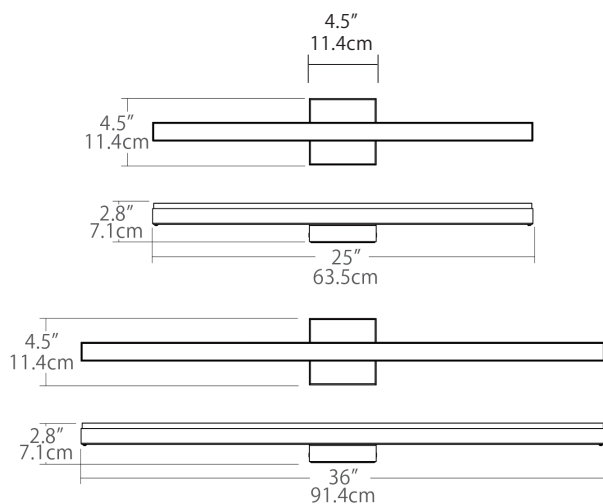

Project:

Type:

Quantity:

Note:

SKU#: NAN -   -   -   - 30K

Description

Nano flush mount and vanity lights represent extraordinary value. Super-efficient LED light sources inside minimal geometric forms illuminate white frosted acrylic diffusers.

Features

- Stamped Steel construction
- Crystal clear acrylic diffuser with a frosted front face
- Driver located in back plate
- Damp location rated
- JA8-2016 Listed

Specifications

- Color Rendering Index: 90 CRI
- LED color temperature: 3000K
- Input Voltage: 120 VAC 50/60Hz
- Wattage:
  - 25": 22w
  - 36": 30w
- Delivered lumens:
  - 25": 980lm
  - 36": 1270lm
- Dimming: TRIAC dimmable
- Fixture Weight:
  - 25": 3.3 lb. (1.5 kg)
  - 36": 8.4 lb. (3.8 kg)
- For recommended dimmers and downloadable IES & LM 79 files, see blackjacklighting.com

Custom

- Optional upgrade: 120-277V input driver with universal dimming
- Optional backplate with low profile external driver

ORDERING GUIDE

Family	Size/Type	Finish
NAN	25V 25" Vanity 36V 36" Vanity	PC Polished Chrome SN Satin Nickel

Example: NAN-25V-PC-12T-30K

CUSTOM OPTIONS

Volts/Dimming	Color Temp.
12T	30K
12T 120VAC Triac Dimming	30K 3000K
27U 120-277VAC Universal Dimming	
(12T Standard)	(30K Standard)

BACKPLATE OPTIONS

NANO VANITY 5" WIDE LOW PROFILE EXTERNAL DRIVER BACKPLATE

Model No: 95108-PC (Polished Chrome)
Model No: 95108-SN (Satin Nickel)