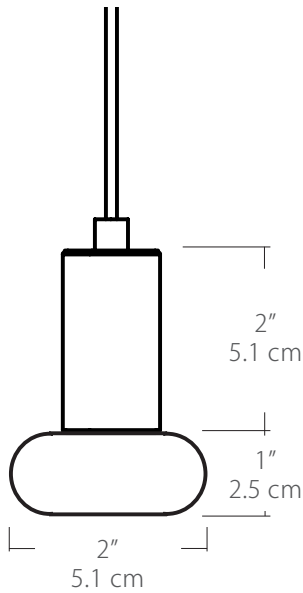

**Project:**

**Note:**

**Type:**

**Quantity:**

**Model#:** SP - LGD - MU - 01 - \_\_\_ - \_\_\_ - \_\_\_ - \_\_\_ - \_\_\_

**Description**

Unique in both form and function, the Mushroom pendant features a round clear acrylic diffuser with a frosted concave impression. Light from the integrated LED source creates even distribution through the diffuser and a playful glow in any space.

**Specifications**

- Color Rendering Index: 90CRI
- LED Color Temperature: 3000K (standard)
- Cable Length: 8' (see page 2 for detail), for longer lengths consult factory
- For recommended dimmers see <https://www.blackjacklighting.com/dimming-information>

**Features**

- Screw-in, decorative optical acrylic light guide
- Suspends from an 8' adjustable cable
- Damp location rated

**Options**

- Color Temperature: 2700K, 3000K, 3500K, 4000K
- Lumens: 2W/90 Lumens or 3W/140 Lumens (recommended for single pendant application)
- Lamping: 2W or 3W
- Standard Finishes: BL - Black, PC - Polished Chrome or WH - White
- Special Order Powder Coat Finishes: BZ - Bronze, SG - Satin Gold or SS - Satin Silver
- Mounting: See page 2 for mounting options

**Dimensions**

**Diffuser**

**ORDERING GUIDE**

Category	Series	Diffuser	Size	Finish	Color Temp.	Wattage	Mounting	Length
<b>SP</b>	<b>LGD</b>	<b>MU</b>	<b>01</b>		<b>30K</b>			
SP Small Pendant	LGD Light Guide	MU Mushroom	01 1" Diameter	<b>Standard</b> BL Black PC Polished Chrome WH White <b>Special Order</b> BZ Bronze SG Satin Gold SS Satin Silver	27K 2700K 30K 3000K 35K 3500K 40K 4000K	2W 2Watts/ 90Lm 3W 3Watts/ 140Lm (recommended for single pendant application)	SP5 5" Canopy SP2 2.5" Fascia Canopy MPC Multi-Port Connector JTA JackTrack Adapter	BLANK (Leave blank for standard 96" cable length) ### for cable length longer than 96" specify cable length in inches
						(30K Standard)	(See page 2 for mounting information)	