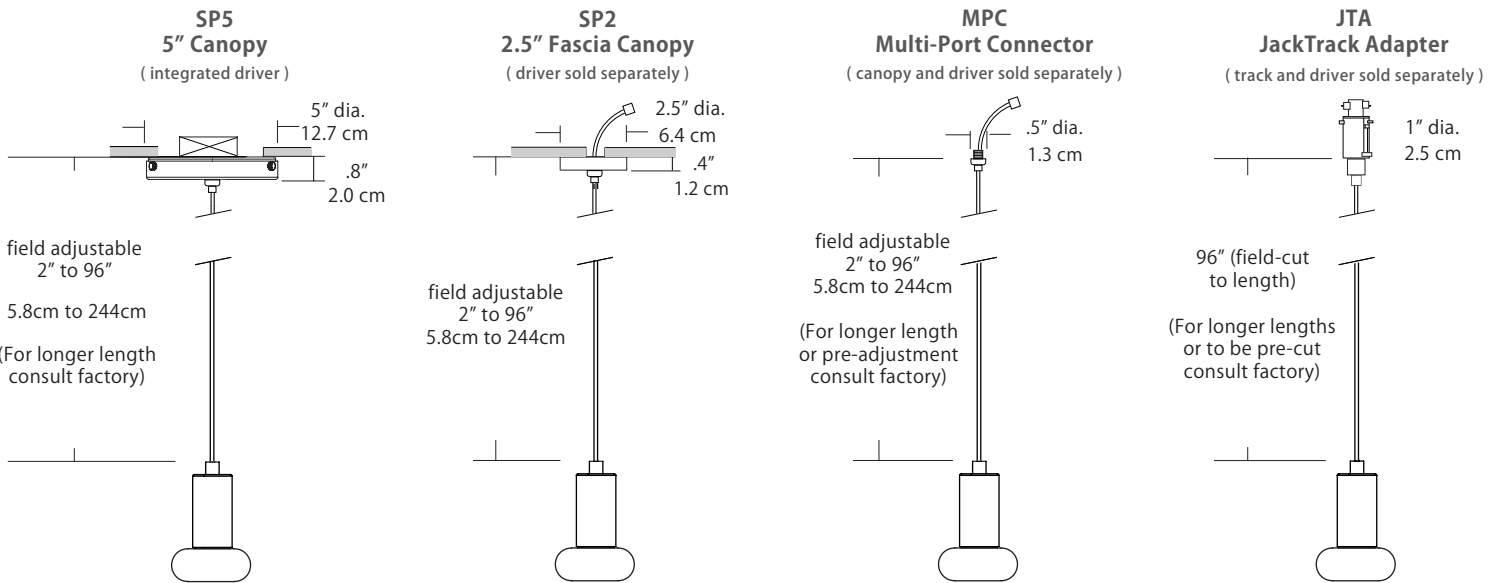

**Wattage**

<p><b>Wattage</b></p>  <p>2W 3W</p>	<p><b>2W</b> = 2 Watts / 90 Lumens, recommended for Multi-Port applications (Multi-Port system and JackTrack adapter).</p> <p><b>3W</b> = 3 Watts / 140 Lumens, recommended for single pendant applications (5" Canopy and 2.5" Fascia Canopy).</p> <p>(Lumens measured at 3000K)</p>
--	---

**Mounting**

<p><b>Mounting</b></p>  <p>SP5 SP2 MPC JTA</p>	<p><b>SP5</b> = 5" canopy with integrated driver (included), attaches to rear of canopy and sits inside ceiling mounted junction box <i>Cable with modular connector attaches to canopy w/ integrated universal driver (120-277V / TRIAC, ELV, 0-10V dimming)</i></p> <p><b>SP2</b> = 2.5" thin profile canopy that attaches flush to a rigid ceiling (driver sold separately) <i>Cable with modular connector (and optional wire harness) attaches to a remote driver</i></p> <p><b>MPC</b> = Multi-port connector attaches to any of BlackJack's Multi-Port canopies (canopy and driver sold separately) <i>Cable with modular connector attaches to a driver inside a Multi-Port canopy (driver may be remote)</i></p> <p><b>JTA</b> = Adapter connects the pendant in any position along the JackTrack system (track and driver sold separately) <i>Cable is cut to length and inserted in a connector at the bottom of the JackTrack adapter</i></p>
---	---