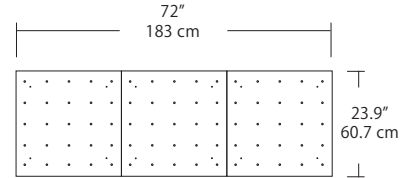

For more information see www.Blackjacklighting.com

(# symbol indicates additional specification required)

System	Pendant Mounting	Configuration Examples	Finish Options

Quatro

4S (4' 2x2 / 9 Port)
MSQ-2409-##-4S-##

MPC

Square Configurations - See [Quatro Square Configurations](#) section of our website for specification information (#)

6S (6' 3x3 / 25 Port)
MSQ-2425-##-6S-##

- **BL** Matte Black
- **PC** Pol. Chrome
- **WH** White
- **SG** Satin Gold
- **BZ** Bronze
- **SS** Satin Silver

Linear Configurations - See [Quatro Linear Configurations](#) section of our website for specification information (#)

4L (4'x2' / 9 Port)
MSQ-2409-##-4L-##

6L (6'x2' / 25 Port)
MSQ-2425-##-6L-##

Duo

6L (6'4"x6" / 10 Port)
MSD-3810-##-6L-##

MPC

Linear Configurations - See [Duo Linear Configurations](#) section of our website for specification information (#)

9L (9'6"x6" / 18 Port)
MSD-3818-##-9L-##

- **BL** Matte Black
- **PC** Pol. Chrome
- **WH** White
- **SG** Satin Gold
- **BZ** Bronze
- **SS** Satin Silver

Solo

Solo 48" Linear Configuration - See [Solo Linear Configuration](#) section of our website for specific information (#)

Solo (L) Configuration

Solo 22" Grid Configuration - See [Solo Grid Configuration](#) section of our website for specific information (#)

MPC

Solo 48" Grid Configuration

- **BL** Matte Black
- **PC** Pol. Chrome
- **WH** White
- **SG** Satin Gold
- **BZ** Bronze
- **SS** Satin Silver