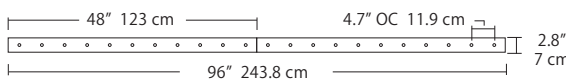

4L (4'x2' / 9 Port)
MSQ-2409-##-4L-##

6L (6'x2' / 25 Port)
MSQ-2425-##-6L-##

Duo

6L (6'4"x6" / 10 Port)
MSD-3810-##-6L-##

MPC

Linear Configurations - See [Duo Linear Configurations](#) section of our website for specification information (#)

9L (9'6"x6" / 18 Port)
MSD-3818-##-9L-##

- BL** Matte Black
- PC** Pol. Chrome
- WH** White
- SG** Satin Gold
- BZ** Bronze
- SS** Satin Silver

Solo

Solo 48" Linear Configuration - See [Solo Linear Configuration](#) section of our website for specific information (#)