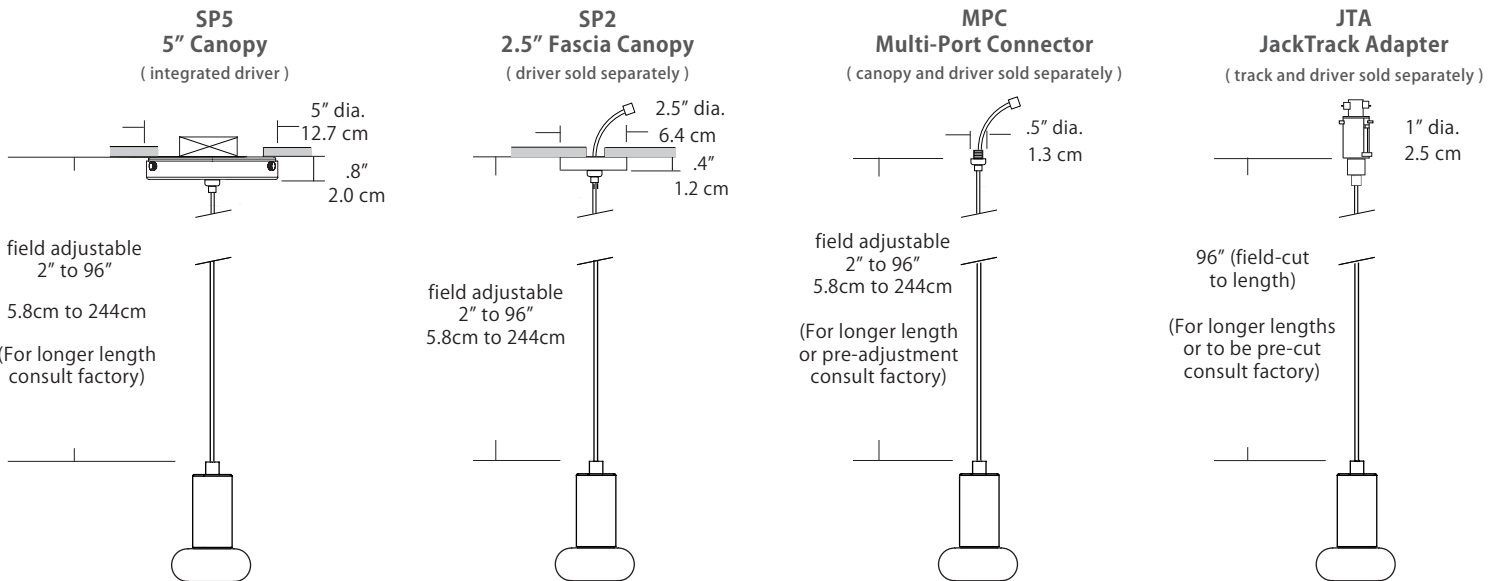

Wattage

<p>Wattage</p> <div style="background-color: white; width: 40px; height: 20px; margin: 5px;"></div> <p>2W 3W</p>	<p>2W = 2 Watts / 90 Lumens, recommended for Multi-Port applications (Multi-Port system and JackTrack adapter).</p> <p>3W = 3 Watts / 140 Lumens, recommended for single pendant applications (5" Canopy and 2.5" Fascia Canopy).</p> <p>(Lumens measured at 3000K)</p>
---	---

Mounting

<p>Mounting</p> <div style="background-color: white; width: 40px; height: 20px; margin: 5px;"></div> <p>SP5 SP2 MPC JTA</p>	<p>SP5 = 5" canopy with integrated driver (included), attaches to rear of canopy and sits inside ceiling mounted junction box <i>Cable with modular connector attaches to canopy w/ integrated universal driver (120-277V / TRIAC, ELV, 0-10V dimming)</i></p> <p>SP2 = 2.5" thin profile canopy that attaches flush to a rigid ceiling (driver sold separately) <i>Cable with modular connector (and optional wire harness) attaches to a remote driver</i></p> <p>MPC = Multi-port connector attaches to any of BlackJack's Multi-Port canopies (canopy and driver sold separately) <i>Cable with modular connector attaches to a driver inside a Multi-Port canopy (driver may be remote)</i></p> <p>JTA = Adapter connects the pendant in any position along the JackTrack system (track and driver sold separately) <i>Cable is cut to length and inserted in a connector at the bottom of the JackTrack adapter</i></p>
--	---

Max Cable Length

<p>Length</p> <div style="background-color: white; width: 40px; height: 20px; margin: 5px;"></div> <p>BLANK ###</p>	<p>BLANK = Leave blank for standard 96" cable length.</p> <p>### = Specify maximum cable length needed for fixture (in inches).</p> <p>Factory pre-configuration of cable length is available. Consult factory for details.</p>
--	---