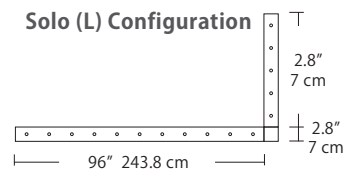

Solo (L) Configuration