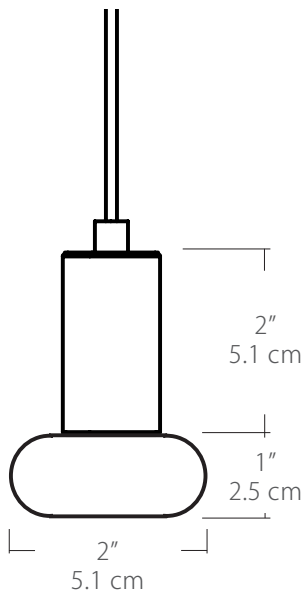

Project:

Note:

Type:

Quantity:

Model#: SP - LGD - MU - 01 - - - - -

Description

Unique in both form and function, the Mushroom pendant features a round clear acrylic diffuser with a frosted concave impression. Light from the integrated LED source creates even distribution through the diffuser and a playful glow in any space.

Specifications

- Color Rendering Index: 90CRI
- LED Color Temperature: 3000K (standard)
- Cable Length: 8' (see page 2 for detail), for longer lengths consult factory
- For recommended dimmers see <https://www.blackjacklighting.com/dimming-information>

Dimensions

Diffuser

ORDERING GUIDE

Category	Series	Diffuser	Size	Finish	Color Temp.	Wattage	Mounting	Length
SP SP Small Pendant	- LGD LGD Light Guide	- MU MU Mushroom	- 01 01 1" Diameter	- BL Black PC Polished Chrome WH White BZ Bronze SG Satin Gold SS Satin Silver	- 30K 27K 2700K 30K 3000K 35K 3500K 40K 4000K (30K Standard)	- 2W 2Watts/ 90Lm 3W 3Watts/ 140Lm (recommended for single pendant application)	- SP5 5" Canopy SP2 2.5" Fascia Canopy MPC Multi-Port Connector JTA JackTrack Adapter (See page 2 for mounting information)	- BLANK (Leave blank for standard 96" cable length) ### for cable length longer than 96" specify cable length in inches

Max Cable Length

<p>Length</p> <div style="background-color: white; width: 40px; height: 20px; margin: 5px;"></div> <p>BLANK ###</p>	<p>BLANK = Leave blank for standard 96" cable length.</p> <p>### = Specify maximum cable length needed for fixture (in inches).</p> <p>Factory pre-configuration of cable length is available. Consult factory for details.</p>
--	---