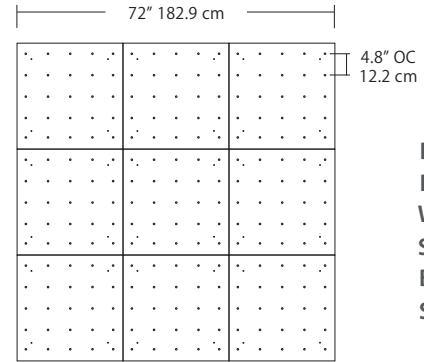

Max Cable Length

<p>Length</p> <div style="background-color: white; width: 40px; height: 20px; margin: 5px;"></div> <p>BLANK ###</p>	<p>BLANK = Leave blank for standard 96" cable length.</p> <p>### = Specify maximum cable length needed for fixture (in inches).</p> <p>Factory pre-configuration of cable length is available. Consult factory for details.</p>
--	---

Quatro

4S (4' 2x2 / 9 Port)
MSQ-2409-##-4S-##

MPC

Square Configurations - See [Quatro Square Configurations](#) section of our website for specification information (#)

6S (6' 3x3 / 25 Port)
MSQ-2425-##-6S-##

4L (4'x2' / 9 Port)
MSQ-2409-##-4L-##

6L (6'x2' / 25 Port)
MSQ-2425-##-6L-##

Duo

6L (6'4"x6" / 10 Port)
MSD-3810-##-6L-##

MPC

Linear Configurations - See [Duo Linear Configurations](#) section of our website for specification information (#)

9L (9'6"x6" / 18 Port)
MSD-3818-##-9L-##

- BL** Matte Black
- PC** Pol. Chrome
- WH** White
- SG** Satin Gold
- BZ** Bronze
- SS** Satin Silver

Solo

Solo 48" Linear Configuration - See [Solo Linear Configuration](#) section of our website for specific information (#)