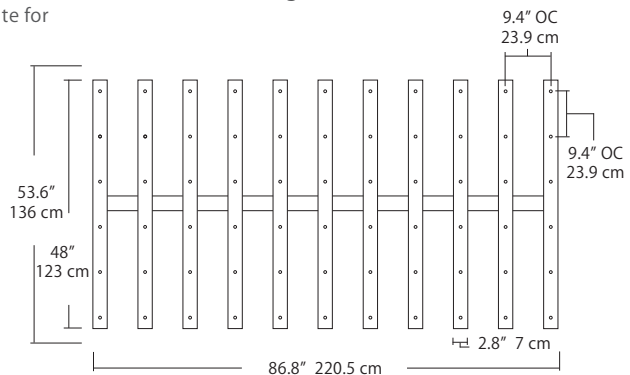

Max Cable Length

<p>Length</p> <div style="background-color: white; width: 40px; height: 20px; margin: 5px;"></div> <p>BLANK ###</p>	<p>BLANK = Leave blank for standard 96" cable length.</p> <p>### = Specify maximum cable length needed for fixture (in inches).</p> <p>Factory pre-configuration of cable length is available. Consult factory for details.</p>
--	---

9L (9'6"x6" / 18 Port)
MSD-3818-##-9L-##

- BL** Matte Black
- PC** Pol. Chrome
- WH** White
- SG** Satin Gold
- BZ** Bronze
- SS** Satin Silver

Solo

Solo 48" Linear Configuration - See [Solo Linear Configuration](#) section of our website for specific information (#)

Solo (L) Configuration

Solo 22" Grid Configuration - See [Solo Grid Configuration](#) section of our website for specific information (#)

MPC

Solo 48" Grid Configuration

- BL** Matte Black
- PC** Pol. Chrome
- WH** White
- SG** Satin Gold
- BZ** Bronze
- SS** Satin Silver