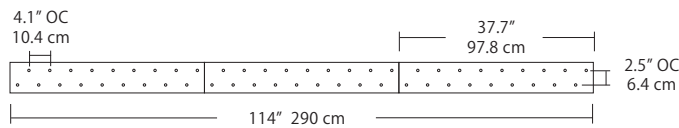

Max Cable Length

<p>Length</p> <div style="background-color: white; width: 40px; height: 20px; margin: 5px;"></div> <p>BLANK ###</p>	<p>BLANK = Leave blank for standard 96" cable length.</p> <p>### = Specify maximum cable length needed for fixture (in inches).</p> <p>Factory pre-configuration of cable length is available. Consult factory for details.</p>
--	---

4L (4'x2' / 9 Port)
MSQ-2409-##-4L-##

6L (6'x2' / 25 Port)
MSQ-2425-##-6L-##

Duo

6L (6'4"x6" / 10 Port)
MSD-3810-##-6L-##

MPC

Linear Configurations - See [Duo Linear Configurations](#) section of our website for specification information (#)

9L (9'6"x6" / 18 Port)
MSD-3818-##-9L-##

- BL** Matte Black
- PC** Pol. Chrome
- WH** White
- SG** Satin Gold
- BZ** Bronze
- SS** Satin Silver

Solo

Solo 48" Linear Configuration - See [Solo Linear Configuration](#) section of our website for specific information (#)