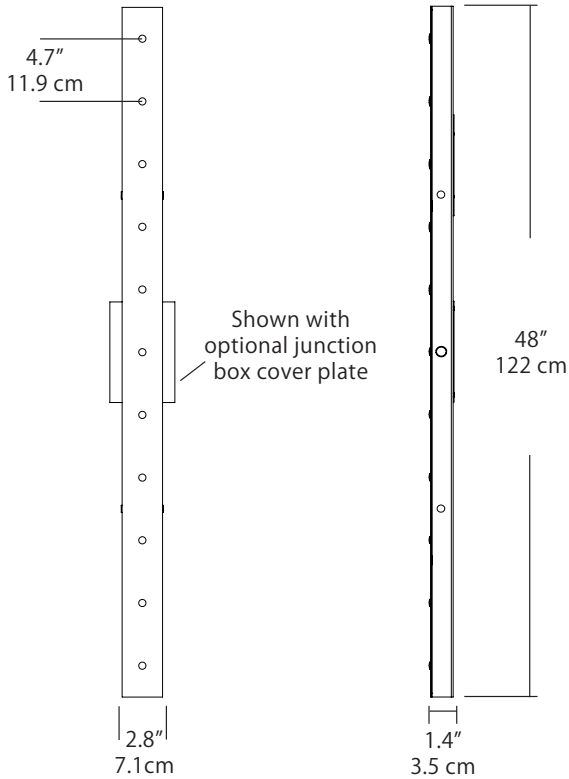

Project:

Note:

Type:

Quantity:

Model#:

 C - MCL - 4811 - - - -

Features

- Black or Polished chrome faceplate (with a black housing), White faceplate (with white housing)
- Canopy comes without pendants (ordered separately)
- When ordered with pendants, canopy ships with pendants assembled and pre-installed on canopy
- Fabricated steel construction
- Powder coated paint finishes
- Driver located in canopy housing (or above the canopy for the rear mounted driver version)
- Damp location rated

Pendants sold separately. For options see pages 2 and 3
For driver information see page 4

CANOPY ORDERING GUIDE

Series	Size/ Type	Finish	Power Supply	Wattage
C-MCL	4811 4811" 48" Length 11 Ports	Standard BL Matte Black PC Polished Chrome WH White Spec. Order BZ Bronze SG Satin Gold SS Satin Silver Custom CS Customer Specification	Universal _ Integral (standard) (Leave blank for standard option) R Remote Custom C Customer Selection (consult factory)	40W 40 Watts 60W 60 Watts (not available in Lutron driver) 96W 96 Watts

3" Glass Globe - 2W/87lm

 <p>2.5" / 6.35 cm 3" / 7.6 cm</p> <p>WHITE GLASS SP-GGS-WH-03-#-JTA</p>

5" Glass Globe - 2W/ 87lm

 <p>2.5" / 6.35 cm 5" / 12.7 cm</p> <p>WHITE GLASS SP-GGL-WH-05-#-JTA</p>

5" Acrylic Globe - 5W/ 368lm

Cone Tall - 2W/ 87lm

 <p>40" / 102 cm 1" / 2.5 cm .375" / .95 cm</p> <p>TALL CONE w/ LUMINOUS RING SP-COT-LR-01-#-JTA</p>

Cone Short - 2W/ 87lm

 <p>10" / 25.4 cm 2" / 5.1 cm 1.25" / 3.18 cm</p> <p>SHORT CONE w/ REFLECTOR RING SP-COS-RR-02-#-JTA</p>