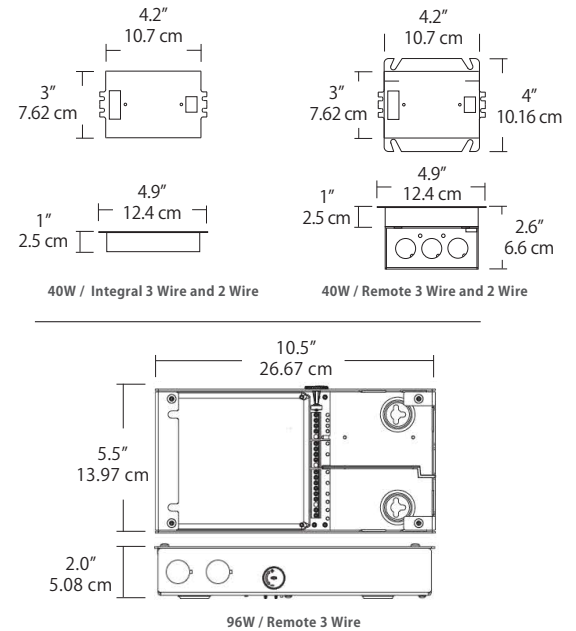

ORDERING GUIDE

Category

PS

PS Power Supply

Type

94ST Standard (Universal)
94LT Lutron
94CS Customer Specification

Watts

15W 15 Watts
20W 20 Watts
40W 40 Watts
60W 60 Watts
96W 96 Watts

Dimming

12T TRIAC Dimming
27U 120-277V/ Universal
Dimming (TRIAC, ELV, 0-10V)
27E 120-277V/ Lutron EcoSystem

Mounting

IN Integral
RE Remote

Example: PS-94ST-96W-27U-RE