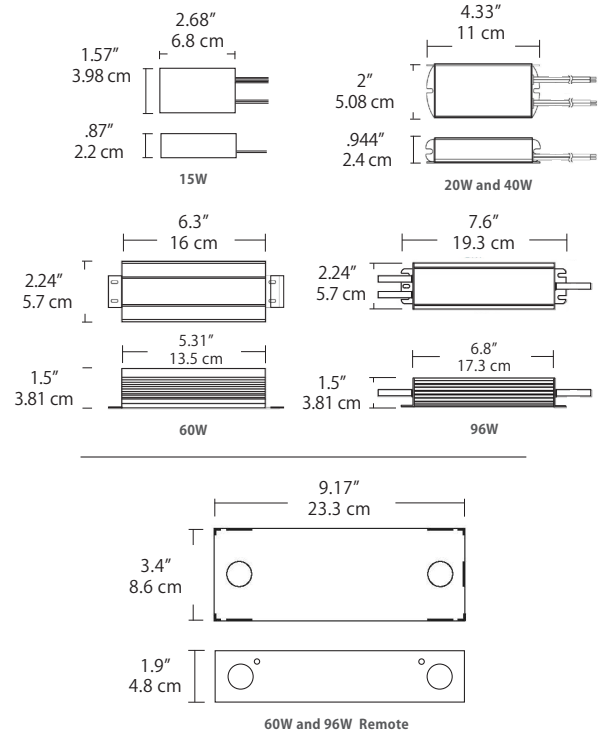

For more details and ordering information, consult factory

I. Universal Drivers

Universal dimmable (TRIAC, ELV or 0-10V), Flicker-free dimming 100% to 2% (with optimal configuration), auto reset, short circuit, overload and thermal protection

Watts	Output Volts	Input Volts	Mounting	Comments
15W	24V	120V - 277V	- Integral	(27U)
20W	24V	120V - 277V	- Integral	(27U)
40W	24V	100V - 305V	- Integral	(27U)
60W	24V	120V - 277V	- Integral	(27U)
96W	24V	120V - 277V	- Integral	(27U)
60W	24V	120V - 277V	- Remote	(27U)
96W	24V	120V - 277V	- Remote	(27U)

II. LUTRON Hi-Lume Drivers

Continuous flicker-free dimming, auto reset, short circuit, overload and thermal protection
Compatible with most Lutron dimming control systems

Watts	Output Volts	Input Volts	Mounting	Comments
40W	24V	120V - 277V	- Inside Canopy	3 Wire (27E) Dims 100% - 1%
40W	24V	120V	- Inside Canopy	2 Wire (12T) Dims 100% - 1%
40W	24V	120V - 277V	- Remote	3 Wire (27E) Dims 100% - 1%
40W	24V	120V	- Remote	2 Wire (12T) Dims 100% - 1%
96W	24V	120V - 277V	- Remote	3 Wire (27E) Dims 100% - .1%