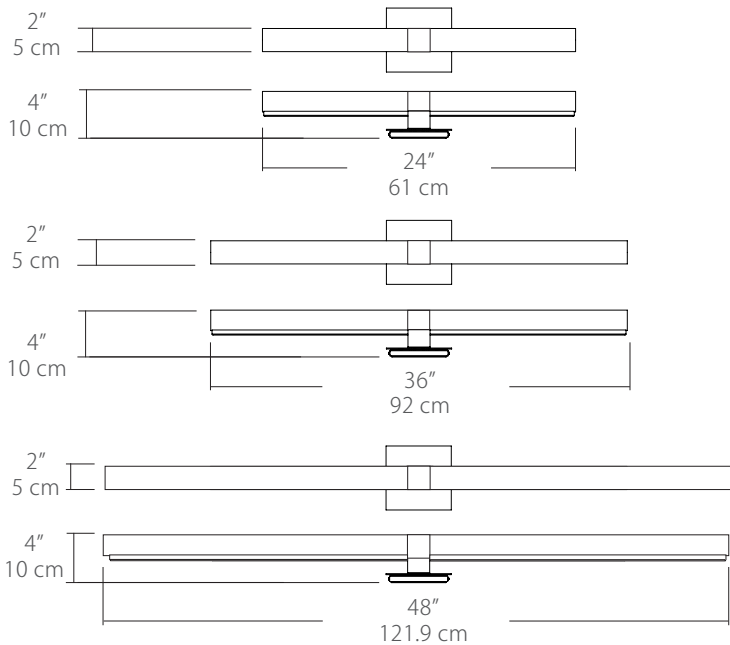

Project:

Note:

Type:

Quantity:

Model#: MLO - _____ **- SO** - _____

Description

A tubular frosted acrylic diffuser paired with a stamped steel backplate adds contemporary styling to any space.

Features

- Stamped Steel construction
- Frosted acrylic tube diffuser
- Driver located in junction box
- Damp location rated
- JAB-2016 Listed

Specifications (Standard)

- Color Rendering Index: 90CRI
- LED Color Temperature: 3000K (standard)
- Input Voltage: 120VAC 50/60Hz
- Lamping: 24" - 22W, 36V - 21W, 48" - 34W
- Lumens: 24" - 1088lm, 36" - 1235lm, 48" - 2000lm (Lumens measured in 3000K)
- Fixture Weight: 24" - 1.9 lb. (.88 kg), 36" - 3.7 lb. (1.6 kg), 48" - 5.5 lb. (2.5 kg)
- Dimming: TRIAC dimmable
- For recommended dimmers see <https://www.blackjacklighting.com/dimming-information>

(Shown above with Standard S4 Backplate)

Shown Above:
MLO-24V-SN-12T-30K-SO-S4

ORDERING GUIDE

Family	Size	Finish	Volts/Dimming	Color Temp.	Output	Backplate
MLO				30K		
MLO Milo	24V 24" Vanity 36V 36" Vanity 48V 48" Vanity	Standard SN Satin Nickel Special Order BL Matte Black BZ Bronze SG Satin Gold	12T 120VAC TRIAC Dimming 27U 120-277VAC Universal Dimming	27K 2700K 30K 3000K 35K 3500K 40K 4000K (30K Standard)	SO Standard Output	S4 4.6" Shallow Backplate (Driver located in the junction box) DB Deep Backplate (Driver located inside the backplate) (Not available for 48")

Backplates

<p>Backplates</p> <div style="background-color: white; width: 20px; height: 20px; margin: 5px;"></div> <p>S4 DB</p>	 <p>S4 - 4.6" Shallow Backplate (4.6" H, 4.6" W, .5" D) Driver located inside j-box Standard Backplate</p>	 <p>DB - Deep Backplate (4.6" H, 4.6" W, 1.3" D) Driver located inside backplate Special Order Backplate (Not available for 48" backplate)</p>
	 <p>Front Plate 5" 12.7 cm 5" 12.7 cm 4.6" 11.7 cm 4" 10.2 cm .5" 1.27 cm</p>	 <p>Front Plate 5" 12.7 cm 5" 12.7 cm 4.6" 11.7 cm 4.8" 12.2 cm 1.3" 3.3 cm</p>