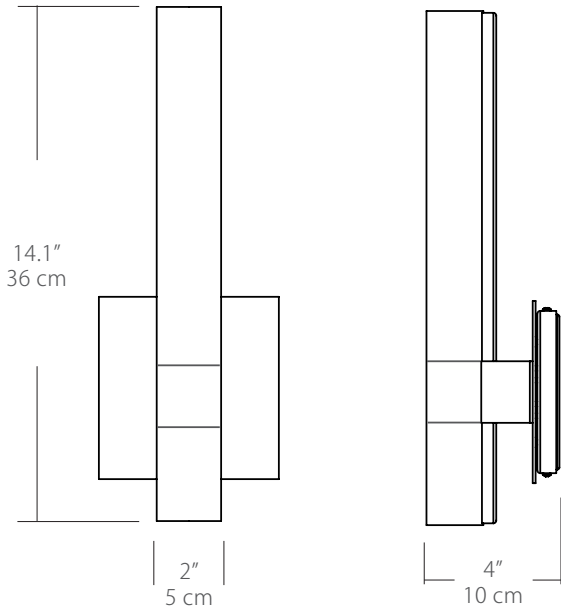

Project:

Note:

Type:

Quantity:

Model#: MLO - 14S - - - - - SO - - - - -

Description

A tubular frosted acrylic diffuser paired with a stamped steel backplate adds contemporary styling to any space.

Features

- Stamped Steel construction
- Frosted acrylic tube diffuser
- Driver located in junction box
- Damp location rated
- JA8-2016 Listed

Specifications (Standard)

- Color Rendering Index: 90CRI
- LED Color Temperature: 3000K (standard)
- Input Voltage: 120VAC 50/60Hz
- Lamping: 13W
- Lumens: 625 lm (Lumens measured in 3000K)
- Fixture Weight: 1.9 lb. (.88 kg)
- Dimming: TRIAC dimmable
- For recommended dimmers see <https://www.blackjacklighting.com/dimming-information>

Options

- Upgradable to 120-277V input driver with Universal Dimming (Only available with S4 - 4.6" Shallow backplate or DB - Deep backplate)
- Standard Finish: SN - Satin Nickel
- Special Order Powder Coat Finishes: BL - Matte Black, BZ - Bronze or SG - Satin Gold
- Color Temperature: 2700K, 3000K, 3500K or 4000K
- Backplate: S4 - 4.6" Shallow backplate, DB - Deep backplate or S3 - 3.7" Shallow Backplate (120V driver only)

(Shown above with Standard S4 Backplate)