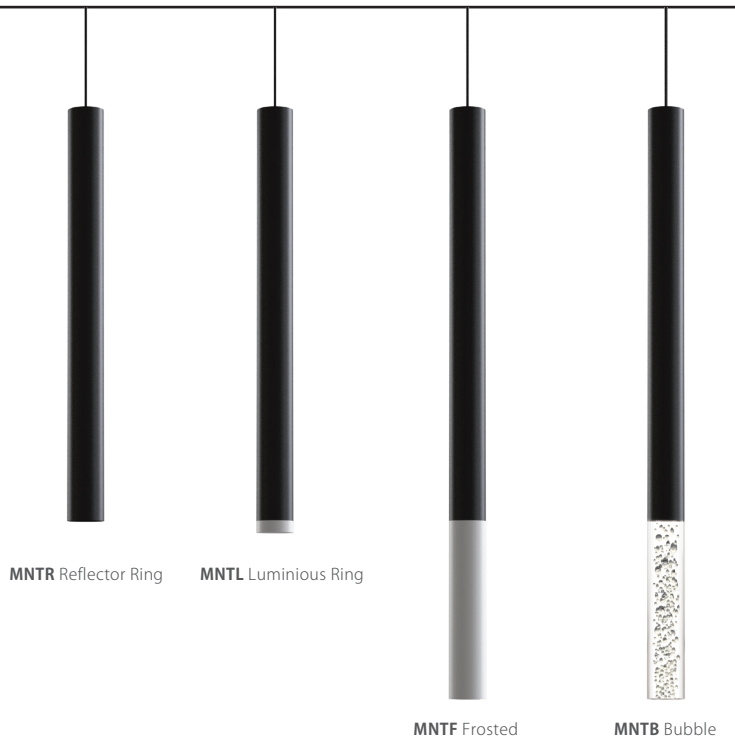

Project:

Type:

Quantity:

Note:

SKU#: _____ -02P- _____ - _____ - _____

Description

The Novo Tall pendant is a simple geometric cylindrical form. Executed in aluminium, this pendant uses an integrated LED light source, and a frosted optical light guide for even light distribution in all directions.

Features

- Pendants come in two sizes and two exterior finishes
- Available with screw-in reflector or optical acrylic light guide diffusers
- Suspends from adjustable 144" cable
- Cutting and splicing are not required
- Excess cable winds up inside stamped steel canopy
- Driver located on top of canopy and mounts inside junction box.
- Damp location rated

Specifications

- Color Rendering Index: 90CRI
- LED Color Temperature: 3000K
- Pendant width: 1.5" diameter 18" tall
- Cable Length: 12'
- Output: 400 Lumens
- Watts: 5W
- Available in two finishes: PC=polished chrome BL=black
- Input Voltage: 120VAC 50/60Hz
- Dimming: Phase dimming (TRIAC or ELV)
- For recommended dimmers see Blackjacklighting.com

Custom

- Upgradable to 4000K/ 90CRI
- Upgradable to Universal Driver (120-277V input with TRIAC/ ELV/ 0-10v dimming)

**CUTTING
SPLICING
NOT
REQUIRED**

ORDERING GUIDE

Family	Size/Type	Finish
MNTF	02P	
MNTF Frosted		BL Black
MNTB Bubble		PC Polished Chrome
MNTL Luminous Ring		
MNTR Reflector Ring		

Example: MNTR-02P-PC-12P-30K

CUSTOM OPTIONS

Volts/Dimming	Color Temp.
12P	30K
12P 120VAC, TRIAC or ELV Dimming	30K 3000K
27U 120-277VAC, Universal Dimming	40K 4000K
(12P Standard)	(30K Standard)