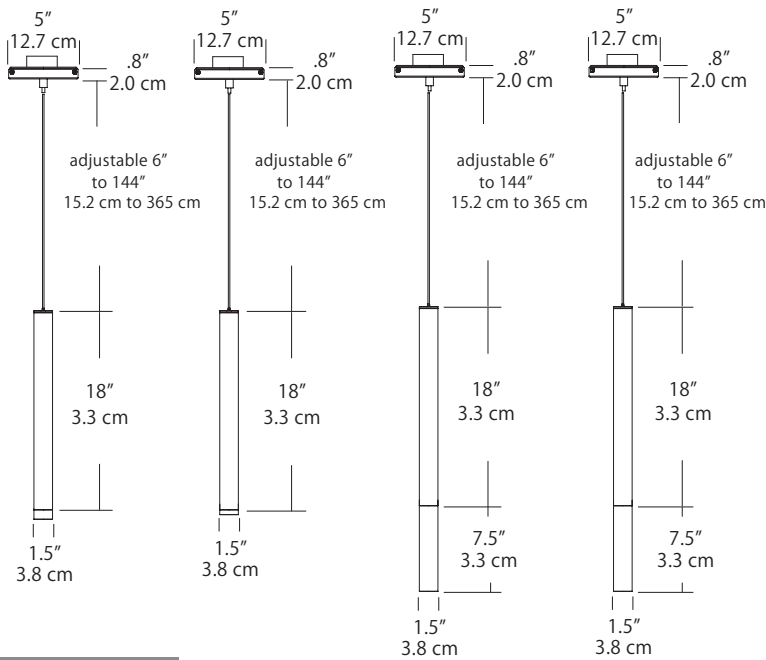

Project:

Type:

Quantity:

Note:

SKU#: _____ -02P- _____ - _____ - _____

Description

The Novo Tall pendant is a simple geometric cylindrical form. Executed in aluminium, this pendant uses an integrated LED light source, and a frosted optical light guide for even light distribution in all directions.

Features

- Pendants come in two sizes and two exterior finishes
- Available with screw-in reflector or optical acrylic light guide diffusers
- Suspends from adjustable 144" cable
- Cutting and splicing are not required
- Excess cable winds up inside stamped steel canopy
- Driver located on top of canopy and mounts inside junction box.
- Damp location rated

Specifications

- Color Rendering Index: 90CRI
- LED Color Temperature: 3000K
- Pendant width: 1.5" diameter 18" tall
- Cable Length: 12'
- Output: 400 Lumens
- Watts: 5W
- Available in two finishes: PC=polished chrome BL=black
- Input Voltage: 120VAC 50/60Hz
- Dimming: Phase dimming (TRIAC or ELV)
- For recommended dimmers see Blackjacklighting.com

Custom

- Upgradable to 4000K/ 90CRI
- Upgradable to Universal Driver (120-277V input with TRIAC/ ELV/ 0-10v dimming)

**CUTTING
SPLICING
NOT
REQUIRED**

ORDERING GUIDE

Family	Size/Type	Finish
MNTF	02P	
MNTF Frosted		BL Black
MNTB Bubble		PC Polished Chrome
MNTL Luminous Ring		
MNTR Reflector Ring		

Example: MNTR-02P-PC-12P-30K

CUSTOM OPTIONS

Volts/Dimming	Color Temp.
12P	30K
12P 120VAC, TRIAC or ELV Dimming	30K 3000K
27U 120-277VAC, Universal Dimming	40K 4000K
(12P Standard)	(30K Standard)