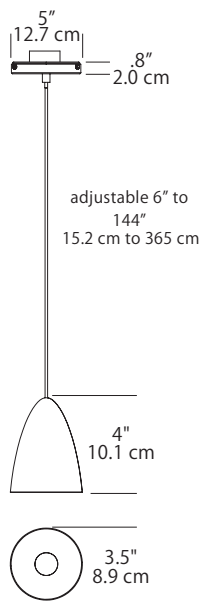

Project:

Type:

Quantity:

Note:

SKU#: _____ -04- _____ - _____ - _____

Description

Pendant includes spun metal shade with screw-in, optical short frosted acrylic light guide. Canopy not included (ordered separately). Black shade comes with brushed copper interior and white shade comes with brushed gold interior

Features

- White Shade with Brushed Gold interior comes with silver cable Poished Chrome socket and canopy.
- Matte Black shades with Brushed Copper interior wcomes with Matte Black socket and canopy
- Suspends from adjustable 144" cable
- Cutting and splicing are not required
- Excess cable stays coiled inside stamped steel canopy
- Driver located on top of canopy and mounts inside junction box.
- Damp location rated

Specifications

- Color Rendering Index: 90CRI
- LED Color Temperature: 3000K
- Pendant width: 3.5" diameter 4" tall
- Cable Length: 12'
- Output: 170 Lumens
- Watts: 3W
- Available in two finishes: PC=polished chrome BL=black
- For reccommended dimmers see Blackjacklighting.com

Custom

- Optional upgrade: 4000K 90CRI

**CUTTING
SPLICING
NOT
REQUIRED**

ORDERING GUIDE

Family	Size/Type	Finish
  - 04P - 		
MBSB Black MBSW White		BL Black PC Chrome

Example: MBSB-04P-BL-12P-30K

CUSTOM OPTIONS

Volts/Dimming	Color Temp.
12P - 30K	
12P 120VAC, TRIAC or ELV Dimming 27U 120-277VAC, Universal Dimming (12P Standard)	30K 3000K 40K 4000K (30K Standard)