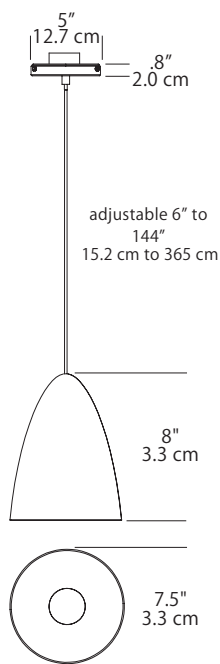

Project:

Type:

Quantity:

Note:

SKU#: _____ -08P- _____ - _____ - _____

Description

Pendant includes spun metal shade with screw-in, optical short frosted acrylic light guide. Canopy not included (ordered separately). Black shade comes with brushed copper interior and white shade comes with brushed gold interior

Features

- White Shade with Brushed Gold interior comes with silver cable Poished Chrome socket and canopy.
- Matte Black shades with Brushed Copper interior wcomes with Matte Black socket and canopy
- Suspends from adjustable 144" cable
- Cutting and splicing are not required
- Excess cable stays coiled inside stamped steel canopy
- Driver located on top of canopy and mounts inside junction box.
- Damp location rated

Specifications

- Color Rendering Index: 90CRI
- LED Color Temperature: 3000K
- Pendant width: 3.5" diameter 4" tall
- Cable Length: 12'
- Output: 400 Lumens
- Watts: 5W
- Available in two finishes: PC=polished chrome BL=black
- For recommended dimmers see Blackjacklighting.com

Custom

- Optional upgrade: 4000K 90CRI

**CUTTING
SPLICING
NOT
REQUIRED**

ORDERING GUIDE

Family	Size/Type	Finish
☐	08P	☐
MBLB Black MBLW White		BL Black PC Chrome

Example: MBSB-04P-BL-12P-30K

CUSTOM OPTIONS

Volts/Dimming	Color Temp.
☐	☐
12P 120VAC, TRIAC or ELV Dimming 27U 120-277VAC, Universal Dimming (12P Standard)	30K 3000K 40K 4000K (30K Standard)