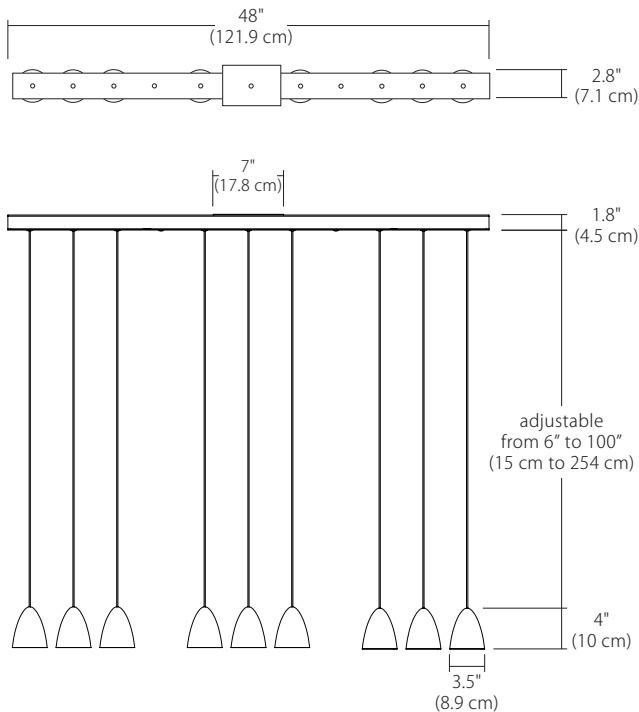

Project:

Note:

Type:

Quantity:

Model#: LBA – 048P – _____ – 27U – 30K

Description

Formerly called the Kona, this fixture brings a geometric elegance to any island or long table. Multiple small bullet shades evenly light up the surfaces below. Nine 4" Bullet Pendants suspended from a 48" canopy illuminate with style.

Features

- White shade with Gold interior comes with silver cable, Polished Chrome sockets and white canopy
- Matte Black shade with Brushed Copper interior comes with black cable, Matte Black sockets and canopy
- Suspends from adjustable 96" cable – No Cutting or splicing of wires is required
- Excess cable stays coiled inside aluminum canopy
- Driver located inside canopy
- Damp location rated

Specifications

- Color Rendering Index: 90CRI
- LED Color Temperature: 3000K (standard)
- Fixture Wattage: 20W
- Input Voltage: 120-277VAC 50/60Hz
- Delivered Lumens: 452 Lm
- Dimming: TRIAC / ELV / 0-10V dimmable
- Weight: 28.65 lb. (13 kg)
- For recommended dimmers, see <http://blackjacklighting.com>

Options

- Upgradeable to 2700K, 3500K, or 4000K / 90 CRI

Dimensions

ORDERING GUIDE

Series	Size	Finish	Volts/Dimming	Color Temperature
LBA	048P	BL Black w/Brushed Copper WH White w/Gold	27U 120-277VAC, Universal Dimming	30K 27K 2700K 30K 3000K 35K 3500K 40K 4000K

Example: LBA-48P-BL-27U-30K