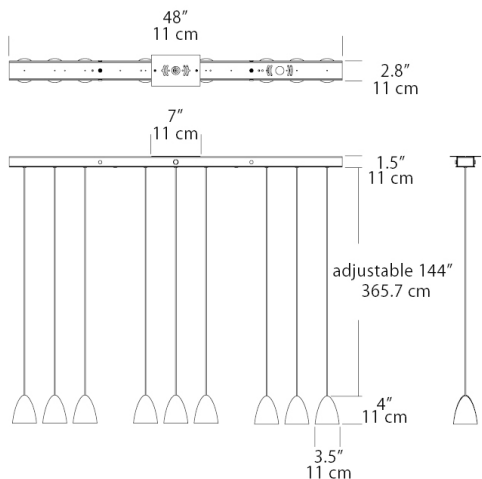

Project:

Type:

Quantity:

Note:

SKU#:   -   -

Description

Kona brings a geometric elegance over any island or long table. Multiple small bullet shades evenly light up the surfaces below.

Features

- -White shade with Gold interior comes with silver cable,
- Polished Chrome sockets and white canopy
- -Matte Black shade with Brushed Copper interior comes with black cable, Matte Black sockets and canopy
- -Suspends from adjustable 144" cable
- -No Cutting or splicing of wires is required
- -Excess cable stays coiled inside aluminum canopy
- -Driver located inside canopy
- -Damp location rated

Specifications

- •Color Rendering Index: 90CRI
- •LED Color Temperature: 3000K (standard)
- •Input Voltage: 120-277VAC 50/60Hz
- •Dimming: TRIAC, ELV or 0-10V dimmable
- •Wattage: 20W
- •Delivered Lumens: 1530Lm
- •Weight: 20 lb. (9.1 kg)

•For recommended dimmers see Blackjacklighting.com

Options

- •Upgradable to: 2700K, 3500K, or 4000K

Kona 48" Pendant