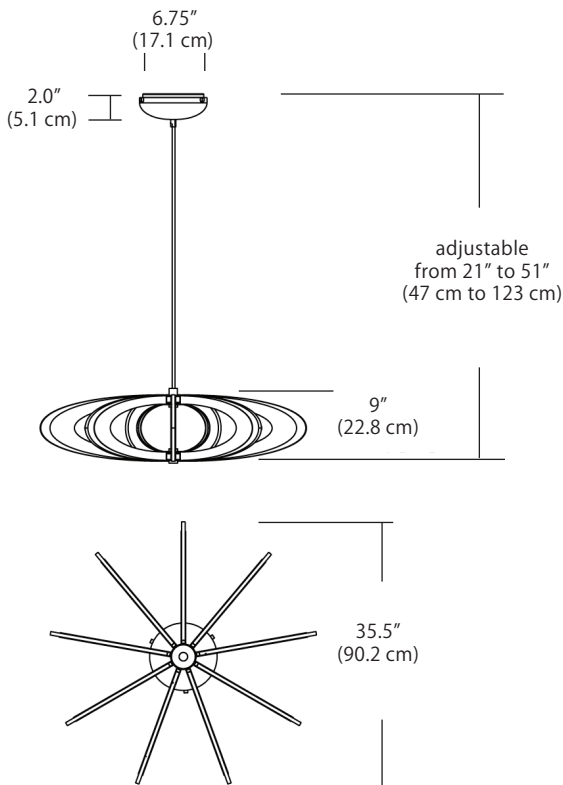

Project:

Type:

Quantity:

Note:

SKU#: IRD- 36C -   - 27U - 30K

Description

Engineered for superior illumination and striking aesthetics, custom acrylic light guides evenly distribute bright, glare-free light. Includes 42" length adjustable stem kit and 12' cord. Additional stem sections, optional sloped ceiling mount also available.

Features

- Diffused illumination fills the room with light
- Includes 42" length adjustable stem kit and 12' wire length
- Fixture can accept up to four additional stem sections for a maximum stem length of 11'6"
- Driver located in canopy housing
- Hang straight swivel attaches to top of stem
- Damp location rated

Specifications

- Color Rendering Index: 90 CRI
- LED color temperature: 3000K
- Fixture Wattage: 60 W
- Input Voltage: 120-277VAC 50/60Hz
- Delivered Lumens: 3200 Lm
- Dimming: TRIAC, ELV, or 0-10V dimmable
- Fixture weight: 24.8 lb. (11.25 kg)
- For recommended dimmers, see <http://blackjacklighting.com>

Options

- Consult ordering guide below for custom options

Dimensions

Winner of the 2017 Lighting For Tomorrow Award in the Decorative Lighting category. Named one of the "30 Most Innovative Products" for 2018 by Beautiful Kitchens & Baths magazine editors.

ORDERING GUIDE

Family	Size/Type	Finish	Volts/Dimming	Color Temp.
IRD	36C 36" Chandelier	EG Etched Gold PC Polished Chrome	27U 27U 120-277VAC Universal Dimming	30K 30K 3000K

Example: IRD-36C-EG-27U-30K

OPTIONAL ACCESSORIES

24" Additional Stem
Model No: 92002-24- PC (Polished Chrome)