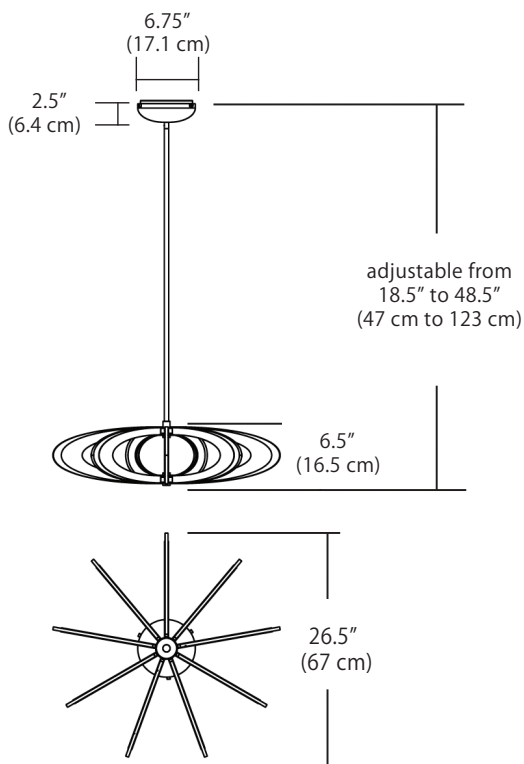

Project:

Type:

Quantity:

Note:

SKU#: IRD- 27C - EG - 27U - 30K

Description

Engineered for superior illumination and striking aesthetics, custom acrylic light guides evenly distribute bright, glare-free light. Includes 42" length adjustable stem kit and 12' cord. Additional stem sections, optional sloped ceiling mount also available.

Features

- Available in Polished Chrome or Etched Gold finish (27" size only)
- Diffused illumination fills the room with light
- Includes 42" length adjustable stem kit and 12' wire length
- Fixture can accept up to four additional stem sections for a maximum stem length of 11'6"
- Driver located in canopy housing
- Hang straight swivel attaches to top of stem
- Damp location rated

Specifications

- Color Rendering Index: 90 CRI
- LED color temperature: 3000K
- Fixture Wattage: 42 W
- Input Voltage: 120-277VAC 50/60Hz
- Delivered Lumens: 2031 Lm
- Dimming: TRIAC, ELV, or 0-10V dimmable
- Fixture weight: 20.2 lb. (9.16 kg)
- For recommended dimmers and downloadable IES & LM 79 files, see blackjacklighting.com

Options

- Consult ordering guide below for custom options

Dimensions

Winner of the 2017 Lighting For Tomorrow Award in the Decorative Lighting category. Named one of the "30 Most Innovative Products" for 2018 by Beautiful Kitchens & Baths magazine editors.

ORDERING GUIDE

Family	Size/Type	Finish	Volts/Dimming	Color Temp.
IRD	27C 27C 27" Chandelier	EG Etched Gold PC Polished Chrome	27U 27U 120-277VAC Universal Dimming	30K 30K 3000K
			(27U Standard)	(30K Standard)

OPTIONAL ACCESSORIES

24" Additional Stem

- Model No: 92002-24- PC (Polished Chrome)
- Model No: 92002-24- EG (Etched Gold)

Sloped Ceiling Swivel (0-90 degrees)

- Model No: 92004-PC (Polished Chrome)
- Model No: 92004-EG (Etched Gold)