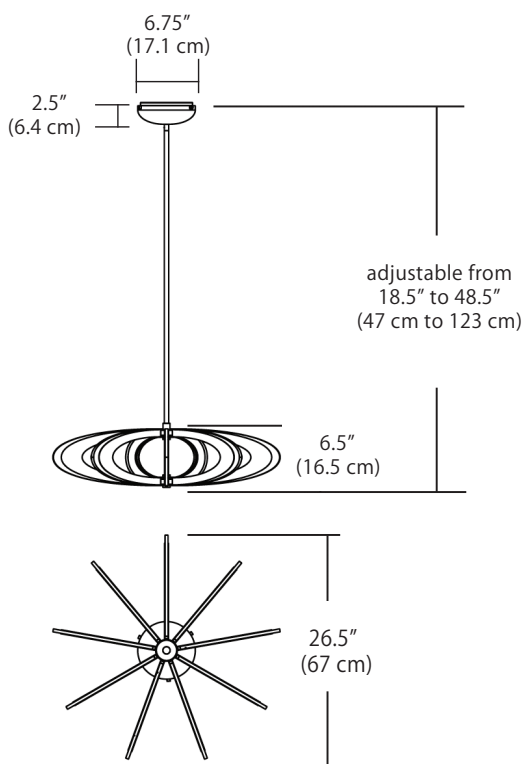

Project:

Type:

Quantity:

Note:

SKU#: IRD- 27C - EG - 27U - 30K

Description

Engineered for superior illumination and striking aesthetics, custom acrylic light guides evenly distribute bright, glare-free light. Includes 42" length adjustable stem kit and 12' cord. Additional stem sections, optional sloped ceiling mount also available.

Features

- Available in Polished Chrome or Etched Gold finish (27" size only)
- Diffused illumination fills the room with light
- Includes 42" length adjustable stem kit and 12' wire length
- Fixture can accept up to four additional stem sections for a maximum stem length of 11'6"
- Driver located in canopy housing
- Hang straight swivel attaches to top of stem
- Damp location rated

Specifications

- Color Rendering Index: 90 CRI
- LED color temperature: 3000K
- Fixture Wattage: 42 W
- Input Voltage: 120-277VAC 50/60Hz
- Delivered Lumens: 2031 Lm
- Dimming: TRIAC, ELV, or 0-10V dimmable
- Fixture weight: 13 lb. (6 kg)
- For recommended dimmers and downloadable IES & LM 79 files, see blackjacklighting.com/dimming-information

Options

- Consult ordering guide below for custom options

Dimensions

Winner of the 2017 Lighting For Tomorrow Award in the Decorative Lighting category. Named one of the "30 Most Innovative Products" for 2018 by Beautiful Kitchens & Baths magazine editors.

ORDERING GUIDE

Family	Size/Type	Finish	Volts/Dimming	Color Temp.
IRD	27C 27C 27" Chandelier	EG Etched Gold PC Polished Chrome	27U 27U 120-277VAC Universal Dimming	30K 30K 3000K

Example: IRD-27C-PC-27U-30K

(27U Standard)

(30K Standard)

OPTIONAL ACCESSORIES

24" Additional Stem

- Model No: 92002-24- PC (Polished Chrome)
- Model No: 92002-24- EG (Etched Gold)

Sloped Ceiling Swivel (0-90 degrees)

- Model No: 92004-PC (Polished Chrome)
- Model No: 92004-EG (Etched Gold)