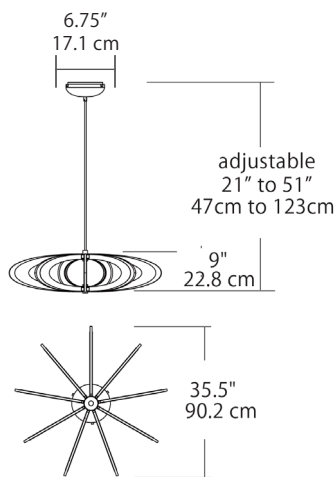

Project:

Type:

Quantity:

Note:

SKU#: IRD- 36C - PC - 27Z - 30K

Description

Winner of the 2017 Lighting For Tomorrow Award in the Decorative Lighting category. Named one of the "30 Most Innovative Products" for 2018 by Beautiful Kitchens & Baths magazine editors.

Features

- Available in Polished Chrome or Etched Gold finish (27" size only)
- Diffused illumination fills the room with light
- Includes 42" length adjustable stem kit and 12' wire length
- Fixture can accept up to four additional stem sections for a maximum stem length of 11'6"
- Driver located in canopy housing
- Hang straight swivel attaches to top of stem
- Damp location rated

Specifications

- Color Rendering Index: 90 CRI
- LED color temperature: 3000K
- Input Voltage: 120- 277VAC 50/60Hz
- Wattage: 60w
- Delivered lumens: 3200lm
- Dimming: TRIAC/ ELV OR 0-10V dimmable
- Fixture weight: 13 lb. (6 kg)
- For recommended dimmers and downloadable IES & LM 79 files, see blackjacklighting.com

Custom

- Consult ordering guide below for custom options

ORDERING GUIDE

Family	Size/Type	Finish
IRD	36C	EG
	36C 36" Chandelier	PC Polished Chrome

Example: IRD-36C-PC-27U-30K

CUSTOM OPTIONS

Volts/Dimming	Color Temp.
27Z	30K
27Z 120-277VAC 0-10V Dimming	30K 3000K

(27U Standard)

(30K Standard)

OPTIONAL ACCESSORIES

24" Additional Stem

Model No: 92002-24- PC (Polished Chrome)

Sloped Ceiling Swivel (0-90 degrees)

Model No: 92004-PC (Polished Chrome)