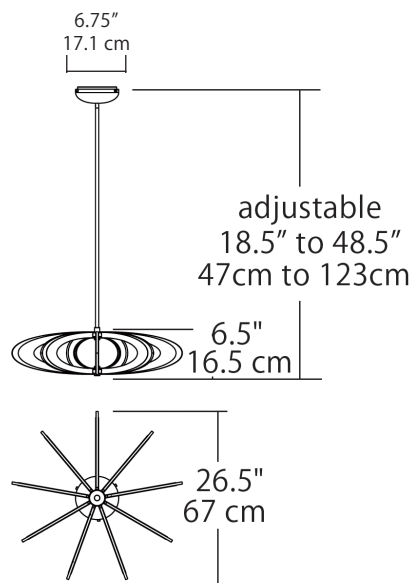

Project:

Type:

Quantity:

Note:

SKU#: IRD- 27C - EG - 27U - 30K

Description

Winner of the 2017 Lighting For Tomorrow Award in the Decorative Lighting category. Named one of the "30 Most Innovative Products" for 2018 by Beautiful Kitchens & Baths magazine editors.

Features

- Available in Polished Chrome or Etched Gold finish (27" size only)
- Diffused illumination fills the room with light
- Includes 42" length adjustable stem kit and 12' wire length
- Fixture can accept up to four additional stem sections for a maximum stem length of 11'6"
- Driver located in canopy housing
- Hang straight swivel attaches to top of stem
- Damp location rated

Specifications

- Color Rendering Index: 90 CRI
- LED color temperature: 3000K
- Input Voltage: 120-277VAC 50/60Hz
- Wattage: 37w
- Delivered lumens: 2000lm
- Dimming: TRIAC/ ELV OR 0-10V dimmable
- Fixture weight: 13 lb. (6 kg)
- For recommended dimmers and downloadable IES & LM 79 files, see blackjacklighting.com

Custom

- Consult ordering guide below for custom options

ORDERING GUIDE

Family	Size/Type	Finish
IRD	27C	
	27C 27" Chandelier	EG Etched Gold PC Polished Chrome

Example: IRD-27C-PC-27U-30K

CUSTOM OPTIONS

Volts/Dimming	Color Temp.
27U	30K
27Z 120-277VAC Universal Dimming	30K 3000K

(27U Standard)

(30K Standard)

OPTIONAL ACCESSORIES

24" Additional Stem

- Model No: 92002-24- PC (Polished Chrome)
- Model No: 92002-24- EG (Etched Gold)

Sloped Ceiling Swivel (0-90 degrees)

- Model No: 92004-PC (Polished Chrome)
- Model No: 92004-EG (Etched Gold)