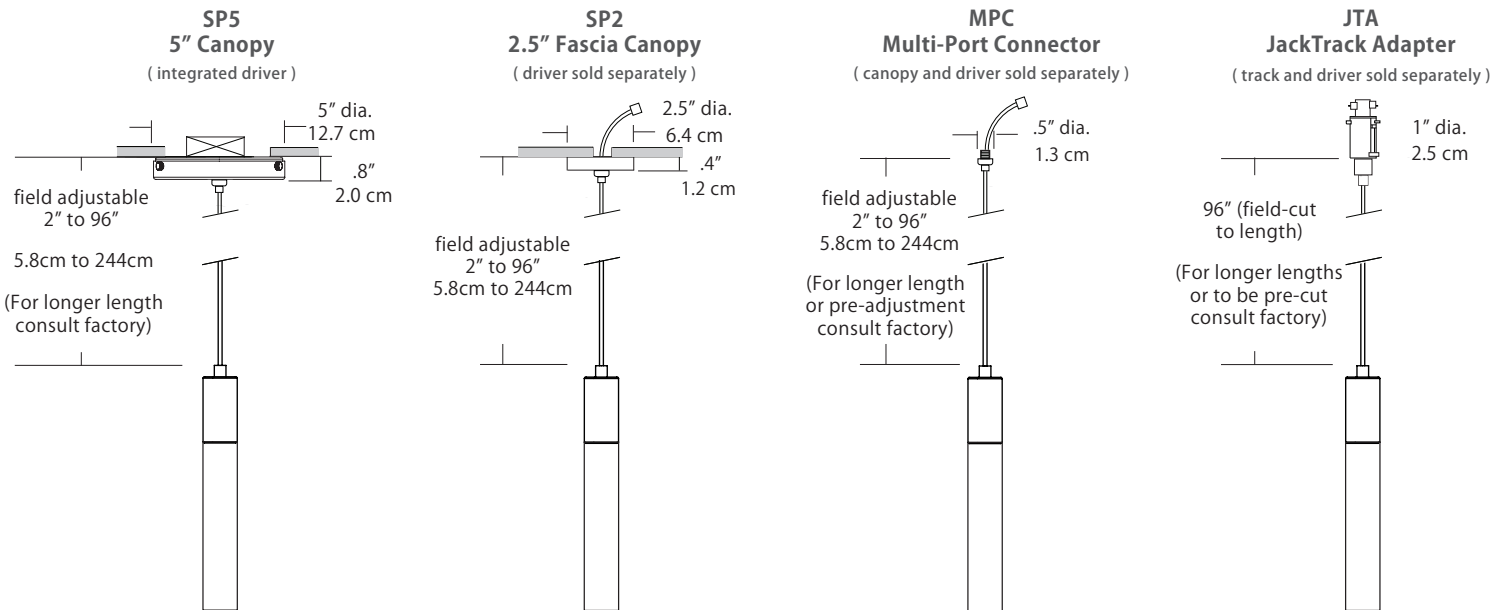

Wattage

| | |
|---|---|
| <p>Wattage</p> <div style="border: 1px solid black; width: 40px; height: 20px; margin: 5px;"></div> <p>2W 3W</p> | <p>2W = 2 Watts / 90 Lumens, recommended for Multi-Port applications (Multi-Port system and JackTrack adapter).</p> <p>3W = 3 Watts / 140 Lumens, recommended for single pendant applications (5" Canopy and 2.5" Fascia Canopy).</p> <p>(Lumens measured at 3000K)</p> |
|---|---|

Mounting

| | |
|--|---|
| <p>Mounting</p> <div style="border: 1px solid black; width: 40px; height: 20px; margin: 5px;"></div> <p>SP5 SP2 MPC JTA</p> | <p>SP5 = 5" canopy with integrated driver (included), attaches to rear of canopy and sits inside ceiling mounted junction box <i>Cable with modular connector attaches to canopy w/ integrated universal driver (120-277V / TRIAC, ELV, 0-10V dimming)</i></p> <p>SP2 = 2.5" thin profile canopy that attaches flush to a rigid ceiling (driver sold separately) <i>Cable with modular connector (and optional wire harness) attaches to a remote driver</i></p> <p>MPC = Multi-port connector attaches to any of BlackJack's Multi-Port canopies (canopy and driver sold separately) <i>Cable with modular connector attaches to a driver inside a Multi-Port canopy (driver may be remote)</i></p> <p>JTA = Adapter connects the pendant in any position along the JackTrack system (track and driver sold separately) <i>Cable is cut to length and inserted in a connector at the bottom of the JackTrack adapter</i></p> |
|--|---|