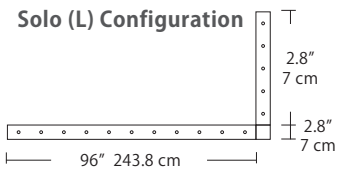

Solo

Solo 48" Linear Configuration - See [Solo Linear Configuration](#) section of our website for specific information (#)

Solo 22" Grid Configuration - See [Solo Grid Configuration](#) section of our website for specific information (#)

MPC

Solo 48" Grid Configuration