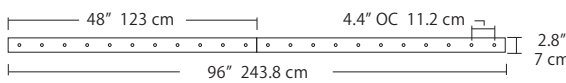

Solo

Solo 48" Linear Configuration - See [Solo Linear Configuration](#) section of our website for specific information (#)

Solo 22" Grid Configuration - See [Solo Grid Configuration](#) section of our website for specific information (#)

MPC

Solo 48" Grid Configuration