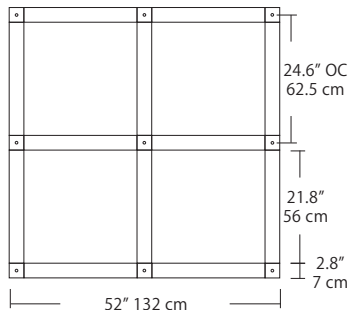

- **BL** Matte Black
- **PC** Pol. Chrome
- **WH** White
- **SG** Satin Gold
- **BZ** Bronze
- **SS** Satin Silver