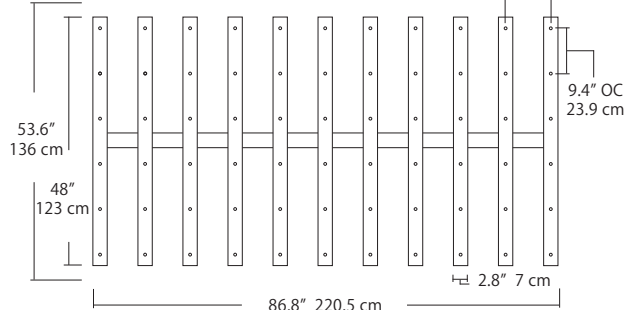

- **BL** Matte Black
- **PC** Pol. Chrome
- **WH** White
- **SG** Satin Gold
- **BZ** Bronze
- **SS** Satin Silver