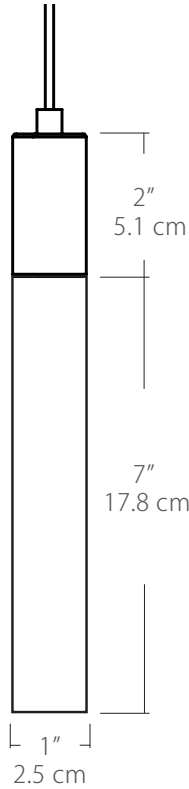

Project:

Note:

Type:

Quantity:

Model#: SP - LGD - GR - 01 - ___ - ___ - ___ - ___ - ___

Description

Dynamic and elegant, the Gradient pendant features a clear acrylic diffuser with beautiful lathe-etched concentric rings in a gradient pattern. Light from the integrated LED source evenly illuminates the diffuser and disperses into the space.

Specifications

- Color Rendering Index: 90CRI
- LED Color Temperature: 3000K (standard)
- Cable Length: 8' (see page 2 for detail), for longer lengths consult factory
- For recommended dimmers see <https://www.blackjacklighting.com/dimming-information>

Features

- Screw-in, decorative optical acrylic light guide
- Suspends from an 8' adjustable cable
- Damp location rated

Options

- Color Temperature: 2700K, 3000K, 3500K, 4000K
- Lumens: 2W/90 Lumens or 3W/140 Lumens (recommended for single pendant application)
- Lamping: 2W or 3W
- Standard Finishes: BL - Black, PC - Polished Chrome or WH - White
- Special Order Powder Coat Finishes: BZ - Bronze, SG - Satin Gold or SS - Satin Silver
- Mounting: See page 2 for mounting options

Dimensions