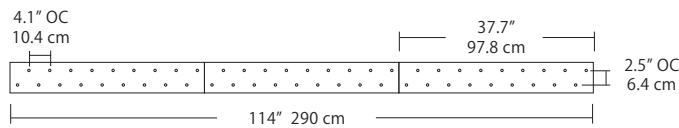

Max Cable Length

<p>Length</p> <div style="background-color: #cccccc; width: 40px; height: 20px; margin: 5px;"></div> <p>BLANK ###</p>	<p>BLANK = Leave blank for standard 96" cable length.</p> <p>### = Specify maximum cable length needed for fixture (in inches).</p> <p>Factory pre-configuration of cable length is available. Consult factory for details.</p>
--	---

- BL** Matte Black
- PC** Pol. Chrome
- WH** White
- SG** Satin Gold
- BZ** Bronze
- SS** Satin Silver

4L (4'x2' / 9 Port)
MSQ-2409-##-4L-##

Linear Configurations - See [Quatro Linear Configurations](#) section of our website for specification information (#)

6L (6'x2' / 25 Port)
MSQ-2425-##-6L-##

Duo

6L (6'4"x6" / 10 Port)
MSD-3810-##-6L-##

MPC

Linear Configurations - See [Duo Linear Configurations](#) section of our website for specification information (#)

9L (9'6"x6" / 18 Port)
MSD-3818-##-9L-##