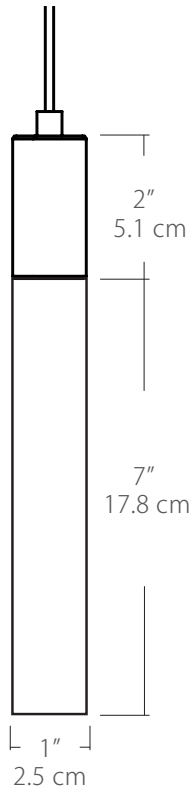

Project:

Note:

Type:

Quantity:

Model#: SP - LGD - GR - 01 - ___ - ___ - ___ - ___ - ___

Description

Dynamic and elegant, the Gradient pendant features a clear acrylic diffuser with beautiful lathe-etched concentric rings in a gradient pattern. Light from the integrated LED source evenly illuminates the diffuser and disperses into the space.

Specifications

- Color Rendering Index: 90CRI
- LED Color Temperature: 3000K (standard)
- Cable Length: 8' (see page 2 for detail), for longer lengths consult factory
- For recommended dimmers see <https://www.blackjacklighting.com/dimming-information>

Features

- Screw-in, decorative optical acrylic light guide
- Suspends from an 8' adjustable cable
- Damp location rated

Options

- Color Temperature: 2700K, 3000K, 3500K, 4000K
- Lumens: 2W/90 Lumens or 3W/140 Lumens (recommended for single pendant application)
- Lamping: 2W or 3W
- Standard Finishes: BL - Black, PC - Polished Chrome or WH - White
- Special Order Powder Coat Finishes: BZ - Bronze, SG - Satin Gold or SS - Satin Silver
- Mounting: See page 2 for mounting options

Dimensions