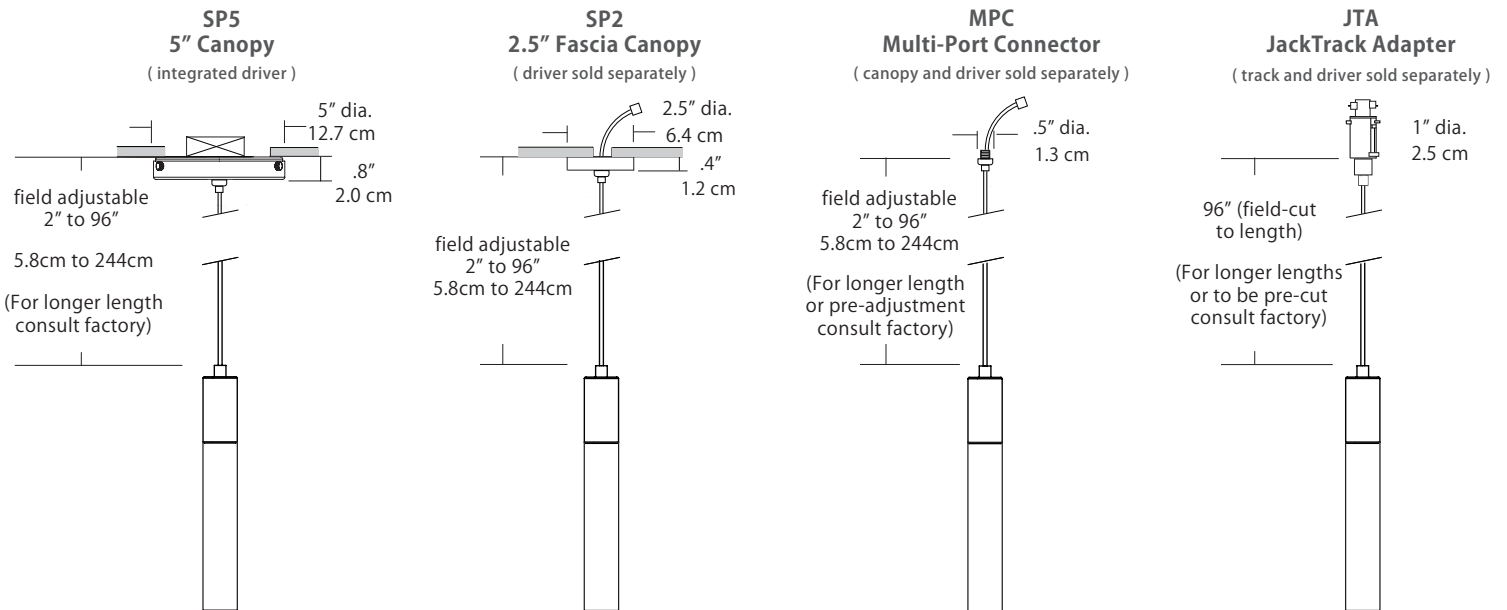

Wattage

<p>Wattage</p> <div style="background-color: #cccccc; width: 40px; height: 20px; margin: 5px;"></div> <p>2W 3W</p>	<p>2W = 2 Watts / 90 Lumens, recommended for Multi-Port applications (Multi-Port system and JackTrack adapter).</p> <p>3W = 3 Watts / 140 Lumens, recommended for single pendant applications (5" Canopy and 2.5" Fascia Canopy).</p> <p>(Lumens measured at 3000K)</p>
---	---

Mounting

<p>Mounting</p> <div style="background-color: #cccccc; width: 40px; height: 20px; margin: 5px;"></div> <p>SP5 SP2 MPC JTA</p>	<p>SP5 = 5" canopy with integrated driver (included), attaches to rear of canopy and sits inside ceiling mounted junction box <i>Cable with modular connector attaches to canopy w/ integrated universal driver (120-277V / TRIAC, ELV, 0-10V dimming)</i></p> <p>SP2 = 2.5" thin profile canopy that attaches flush to a rigid ceiling (driver sold separately) <i>Cable with modular connector (and optional wire harness) attaches to a remote driver</i></p> <p>MPC = Multi-port connector attaches to any of BlackJack's Multi-Port canopies (canopy and driver sold separately) <i>Cable with modular connector attaches to a driver inside a Multi-Port canopy (driver may be remote)</i></p> <p>JTA = Adapter connects the pendant in any position along the JackTrack system (track and driver sold separately) <i>Cable is cut to length and inserted in a connector at the bottom of the JackTrack adapter</i></p>
--	---