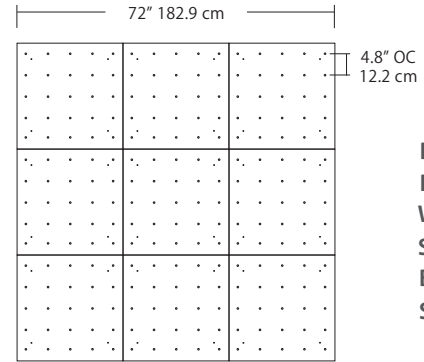

Max Cable Length

<p>Length</p> <div style="background-color: #cccccc; width: 40px; height: 20px; margin: 5px;"></div> <p>BLANK ###</p>	<p>BLANK = Leave blank for standard 96" cable length.</p> <p>### = Specify maximum cable length needed for fixture (in inches).</p> <p>Factory pre-configuration of cable length is available. Consult factory for details.</p>
--	---

Quatro

4S (4' 2x2 / 9 Port)
MSQ-2409-##-4S-##

MPC

Square Configurations - See [Quatro Square Configurations](#) section of our website for specification information (#)

6S (6' 3x3 / 25 Port)
MSQ-2425-##-6S-##

- BL** Matte Black
- PC** Pol. Chrome
- WH** White
- SG** Satin Gold
- BZ** Bronze
- SS** Satin Silver

4L (4'x2' / 9 Port)
MSQ-2409-##-4L-##

Linear Configurations - See [Quatro Linear Configurations](#) section of our website for specification information (#)

6L (6'x2' / 25 Port)
MSQ-2425-##-6L-##

Duo

6L (6'4"x6" / 10 Port)
MSD-3810-##-6L-##

MPC

Linear Configurations - See [Duo Linear Configurations](#) section of our website for specification information (#)

9L (9'6"x6" / 18 Port)
MSD-3818-##-9L-##