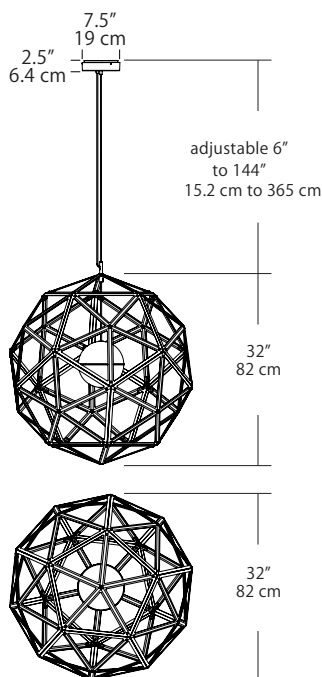

Project:

Type:

Quantity:

Note:

SKU#: GDM-32P- _____ - _____ - _____

Description

Making the most of what isn't there is what Geodome is all about. Constructed negative space gives a nod to the traditional shade form whilst making a statement all its own. Illumination via screw-in bulb or integrated, highly-efficient LEDs.

Features

- Available in contrasting polished chrome with white interior or black with white interior
- Stainless steel construction
- Available with standard E26 socket (lamp not provided) or integrated LED light kit
- Suspends 12' from the ceiling with a black power cord and an aircraft suspension cable
- Comes comes knocked down with 12 stamped stainless steel sections that screw together in the field
- Damp location rated

Specifications

- Color Rendering Index: (90CRI for LED light kit)
- LED Color Temperature: (3000K for LED light kit)
- Input Voltage: 120-220VAC 50/60Hz (120-277VAC for integrated LED light kit option)
- Dimming: No dimming options for E26 socket.
- Integrated LED light kit comes with universal dimming (TRIAC/ ELV/ 0-10V)
- For recommended dimmers and downloadable IES & LM 79 files, see blackjacklighting.com

Options

- Available integrated LED light kit; includes 120-277VAC driver with universal Dimming (TRIAC/ ELV/0-10V)
- Integrated LED light kit (standard in 3000K) upgradable to 4000K/ 90CRI

ORDERING GUIDE

Family	Size/Type	Finish	Volts/Dimming	Color Temp.
GDM	32P		12E	NAK
		PW Chrome exterior/ White interior	12E 120VAC, E26 Screw-In Socket	NAK E26 Screw-In Socket
		BW Black exterior/ White interior	27U 120-277VAC, Universal Dimming Integrated Light Kit (12E Standard)	30K 3000K 40K 4000K (NAK Standard)

Example: GDM-32P-PW-27U-30K