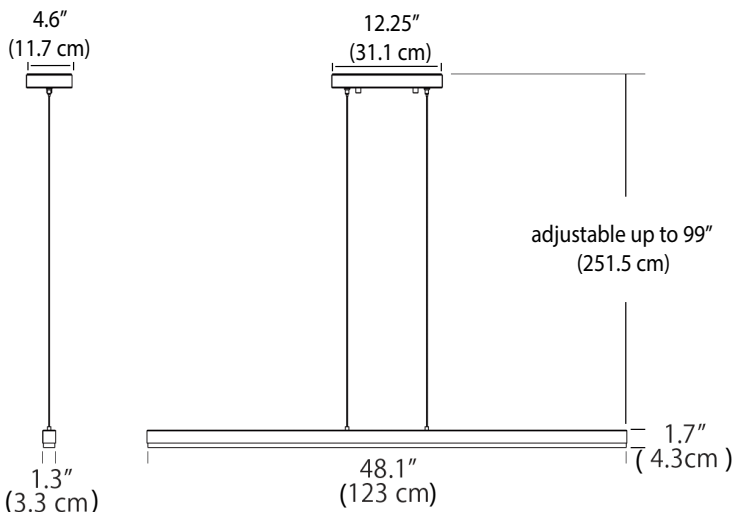

Project:

Type:

Quantity:

Note:

SKU#: FLT - 48L -   -   - 30K

Description

Beauty in the basics. Simple rectangular geometry delivering ambient illumination of high quality and quantity. Acrylic diffuser spreads light evenly into a space and reduces glare.

Features

- Available in two finishes, Polished Chrome and Satin Nickel
- Two 96" black support cables
- Stamped Steel construction
- Extruded opal white diffuser
- Driver located in canopy housing
- Damp location rated

Specifications

- Color Rendering Index: 90 CRI
- LED color temperature: 3000K
- Fixture Wattage: 39W
- Input Voltage: 120 VAC 50/60Hz
- Delivered Lumens: 2932 Lm
- Dimming: TRIAC dimmable
- Fixture weight: 13.7 lb. (6.21 kg)
- (Shown above with standard 12.25" x 4.5" x 1.5" deep blackplate)
- For downloadable IES & LM79 files, see <http://blackjacklighting.com>
- For recommended dimmers see <http://blackjacklighting.com>

Options

- Optional upgrade: 120-277V input driver with universal dimming

Dimensions

(Shown above with standard Deep Blackplate)