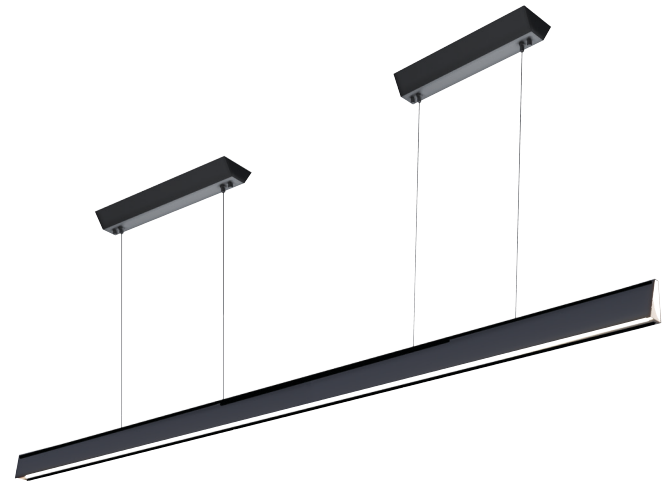

Project: _____ **Note:** _____
Type: _____ **Quantity:** _____ **Model#:** FLR - 96L - _____ - 27U - 30K - _____ - _____

Description

Slim and trim yet designed for maximum lighting output, our Flair linear pendant washes work surfaces with bright, LED illumination. Choose from two finishes and optional endcaps.

Features

- Flair Linear pendant can be used as a single fixture or joined together to form a double (8' long) fixture
- White performance diffuser
- Driver located in canopy housing
- Damp location rated

Specifications

- Color Rendering Index: 90CRI
- LED Color Temperature: 30K (standard)
- Fixture Wattage: 82W
- Input Voltage: 120-277VAC 50/60Hz
- Delivered Lumens: 4160 Lm
- Dimming: TRIAC, ELV, or 0-10V dimming
- Cable Length: 96"
- Fixture Weight: 27.8 lb (12.6 kg)
- For recommended dimmers, see <http://blackjacklighting.com>

Options

- Both finishes come standard with contrasting metal endcaps; Optional Maple or Walnut endcaps available
- Available in 2700K, 3000K, 3500K, 4000K Color Temperatures

Dimensions

FLR-96L-BL-27U-30K-ME-96