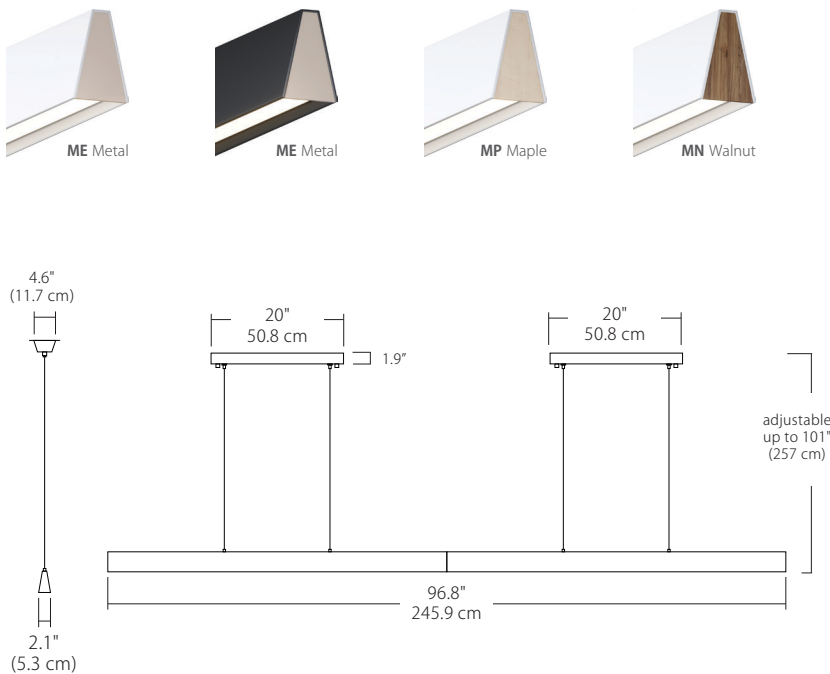

Project: _____ **Note:** _____
Type: _____ **Quantity:** _____ **Model#:** FLR - 96L - _____ - 27U - 30K - _____ - _____

Description

Slim and trim yet designed for maximum lighting output, our Flair linear pendant washes work surfaces with bright, LED illumination. Choose from two finishes and optional endcaps.

Features

- Flair Linear pendant can be used as a single fixture or joined together to form a double (8' long) fixture
- White performance diffuser
- Driver located in canopy housing
- Damp location rated

Specifications

- Color Rendering Index: 90CRI
- LED Color Temperature: 30K (standard)
- Fixture Wattage: 82W
- Input Voltage: 120-277VAC 50/60Hz
- Delivered Lumens: 4160 Lm
- Dimming: TRIAC, ELV, or 0-10V dimming
- Cable Length: 96"
- Fixture Weight: 27.8 lb (12.6 kg)
- For recommended dimmers, see <http://blackjacklighting.com>

Options

- Both finishes come standard with contrasting metal endcaps; Optional Maple or Walnut endcaps available
- Available in 2700K, 3000K, 3500K, 4000K Color Temperatures

Dimensions

FLR-96L-BL-27U-30K-ME-96