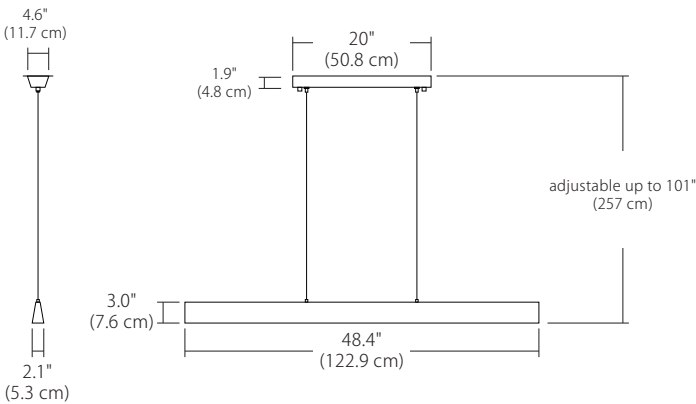

Project: _____ **Note:** _____
Type: _____ **Quantity:** _____ **Model#:** FLR - 48L - _____ - _____ - 30K - _____ - _____

Description

Slim and trim yet designed for maximum lighting output, our Flair linear pendant washes work surfaces with bright, LED illumination. Choose from two finishes, and optional wood endcaps.

Features

- Flair Linear pendant can be used as a single fixture or joined together to form a double (8' long) fixture
- White performance diffuser
- Driver located in canopy housing
- Damp location rated

QUICK SHIP | AVAILABLE IN 2 WEEKS
Available Only With Metal Endcaps Option

Specifications

- Color Rendering Index: 90CRI
- LED Color Temperature: 30K (standard)
- Fixture Wattage: 41W
- Input Voltage: 120-277VAC 50/60Hz
- Delivered Lumens: 2080 Lm
- Dimming: TRIAC, ELV, or 0-10V dimming
- Cable Length: 96"
- Fixture Weight: 13.7 lb (6.2 kg)
- For recommended dimmers, see <http://www.blackjacklighting.com>

Options

- Both finishes come standard with contrasting metal endcaps; Optional Maple or Walnut endcaps available
- Available in 2700K, 3000K, 3500K, 4000K Color Temperatures

Dimensions

*Note: Fixture ships with cable extended to maximum length