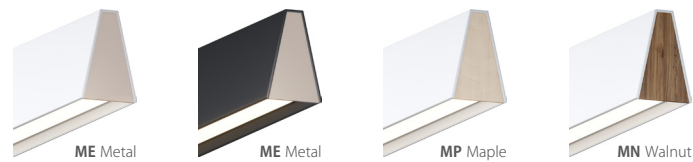

Features

- Flair Linear pendant can be used as a single fixture or joined together to form a double (8' long) fixture
- White performance diffuser
- Driver located in canopy housing
- Damp location rated

QUICK SHIP | AVAILABLE IN 2 WEEKS
 Available Only With Metal Endcaps Option

Specifications

- Color Rendering Index: 90CRI
- LED Color Temperature: 30K (standard)
- Fixture Wattage: 41W
- Input Voltage: 120-277VAC 50/60Hz
- Delivered Lumens: 2080 Lm
- Dimming: TRIAC, ELV, or 0-10V dimming
- Cable Length: 96"
- Fixture Weight: 13.7 lb (6.2 kg)
- For recommended dimmers, see <http://www.blackjacklighting.com>

Options

- Both finishes come standard with contrasting metal endcaps; Optional Maple or Walnut endcaps available
- Available in 2700K, 3000K, 3500K, 4000K Color Temperatures

Dimensions

*Note: Fixture ships with cable extended to maximum length