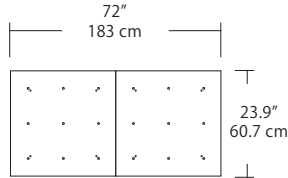

Quatro

4S (4' 2x2 / 9 Port)
MSQ-2409-##-4S-##

MPC

Square Configurations - See [Quatro Square Configurations](#) section of our website for specification information (#)

6S (6' 3x3 / 25 Port)
MSQ-2425-##-6S-##

6L (6'x2' / 25 Port)
MSQ-2425-##-6L-##

Duo

6L (6'4"x6" / 10 Port)
MSD-3810-##-6L-##

MPC

Linear Configurations - See [Duo Linear Configurations](#) section of our website for specification information (#)

9L (9'6"x6" / 18 Port)
MSD-3818-##-9L-##