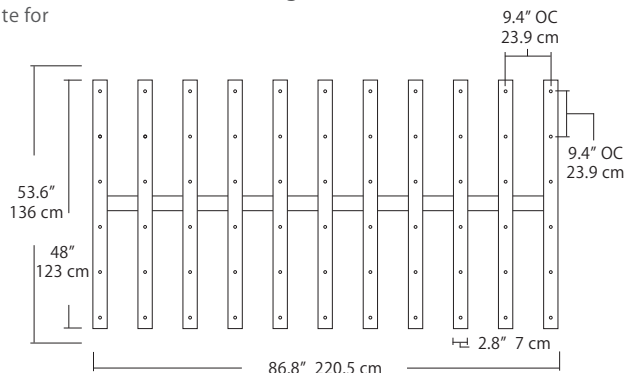

Solo (L) Configuration

Solo 22" Grid Configuration - See [Solo Grid Configuration](#) section of our website for specific information (#)

MPC

Solo 48" Grid Configuration

- BL** Matte Black
- PC** Pol. Chrome
- WH** White
- SG** Satin Gold
- BZ** Bronze
- SS** Satin Silver