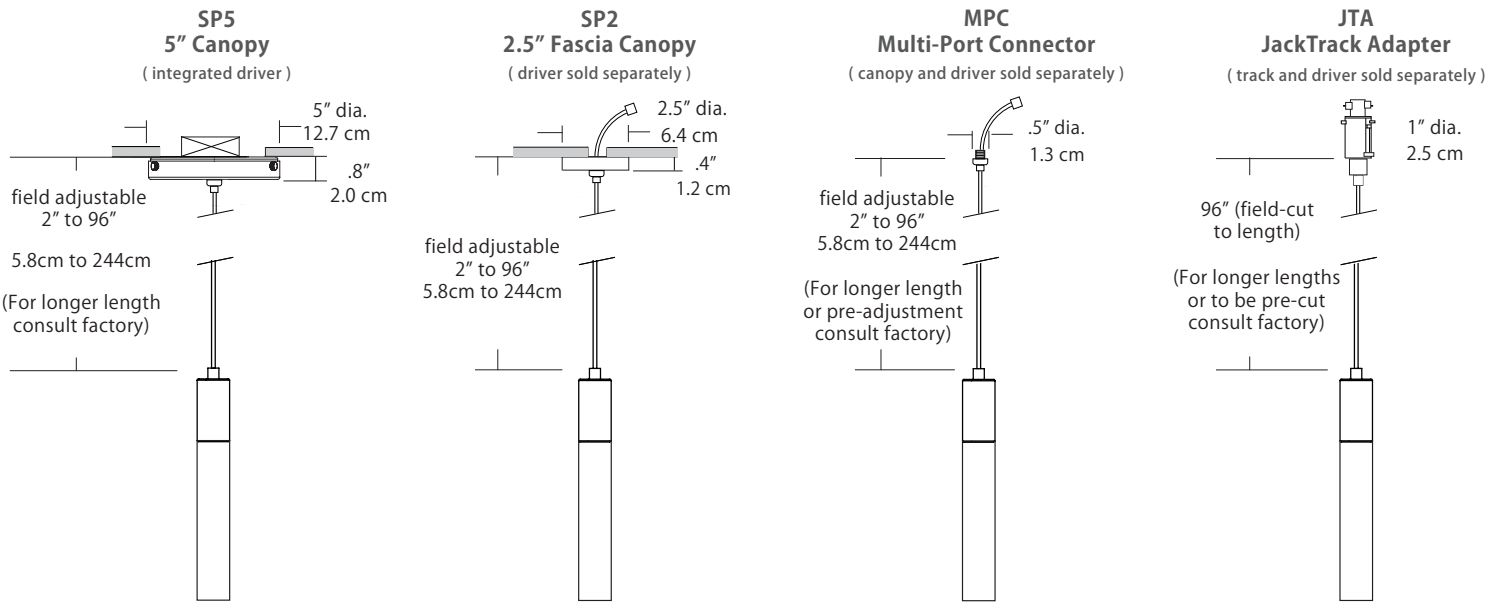

Mounting

<p>Mounting</p>  <p>SP5 SP2 MPC JTA</p>	<p>SP5 = 5" canopy with integrated driver (included), attaches to rear of canopy and sits inside ceiling mounted junction box <i>Cable with modular connector attaches to canopy w/ integrated universal driver (120-277V / TRIAC, ELV, 0-10V dimming)</i></p> <p>SP2 = 2.5" thin profile canopy that attaches flush to a rigid ceiling (driver sold separately) <i>Cable with modular connector (and optional wire harness) attaches to a remote driver</i></p> <p>MPC = Multi-port connector attaches to any of BlackJack's Multi-Port canopies (canopy and driver sold separately) <i>Cable with modular connector attaches to a driver inside a Multi-Port canopy (driver may be remote)</i></p> <p>JTA = Adapter connects the pendant in any position along the JackTrack system (track and driver sold separately) <i>Cable is cut to length and inserted in a connector at the bottom of the JackTrack adapter</i></p>
---	---