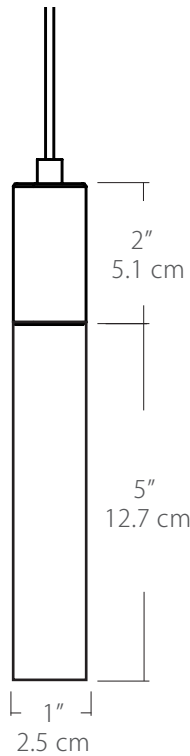

Specifications

- Color Rendering Index: 90CRI
- LED Color Temperature: 3000K (standard)
- Cable Length: 8' (see page 2 for detail), for longer lengths consult factory
- For recommended dimmers see <https://www.blackjacklighting.com/dimming-information>

Features

- Screw-in, decorative optical acrylic light guide
- Suspends from an 8' adjustable cable
- Damp location rated

Options

- Color Temperature: 2700K, 3000K, 3500K, 4000K
- Lumens: 2W/90 Lumens or 3W/140 Lumens (recommended for single pendant application)
- Lamping 2W or 3W
- Standard Finishes: BL - Black, PC - Polished Chrome or WH - White
- Special Order Powder Coat Finishes: BZ - Bronze, SG - Satin Gold or SS - Satin Silver
- Mounting: See page 2 for mounting options

Dimensions

Diffuser

ORDERING GUIDE

Category	Series	Diffuser	Size	Finish	Color Temp.	Wattage	Mounting	Length
SP SP Small Pendant	LGD LGD Light Guide	FL FL Filament	01 01 1" Diameter	Standard BL Black PC Polished Chrome WH White Special Order BZ Bronze SG Satin Gold SS Satin Silver	30K 27K 2700K 30K 3000K 35K 3500K 40K 4000K	2W 2Watts/ 90Lm 3W 3Watts/ 140Lm (recommended for single pendant application)	SP5 5" Canopy SP2 2.5" Fascia Canopy MPC Multi-Port Connector JTA JackTrack Adapter (See page 2 for mounting information)	BLANK (Leave blank for standard 96" cable length) ### for cable length longer than 96" specify cable length in inches

Quatro

4S (4' 2x2 / 9 Port)
MSQ-2409-##-4S-##

MPC

Square Configurations - See [Quatro Square Configurations](#) section of our website for specification information (#)

6S (6' 3x3 / 25 Port)
MSQ-2425-##-6S-##