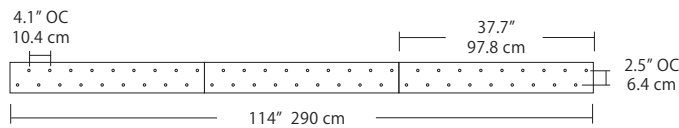

Quatro

4S (4' 2x2 / 9 Port)
MSQ-2409-##-4S-##

MPC

Square Configurations - See [Quatro Square Configurations](#) section of our website for specification information (#)

6S (6' 3x3 / 25 Port)
MSQ-2425-##-6S-##

- BL** Matte Black
- PC** Pol. Chrome
- WH** White
- SG** Satin Gold
- BZ** Bronze
- SS** Satin Silver

4L (4'x2' / 9 Port)
MSQ-2409-##-4L-##

Linear Configurations - See [Quatro Linear Configurations](#) section of our website for specification information (#)

6L (6'x2' / 25 Port)
MSQ-2425-##-6L-##

Duo

6L (6'4"x6" / 10 Port)
MSD-3810-##-6L-##

MPC

Linear Configurations - See [Duo Linear Configurations](#) section of our website for specification information (#)

9L (9'6"x6" / 18 Port)
MSD-3818-##-9L-##