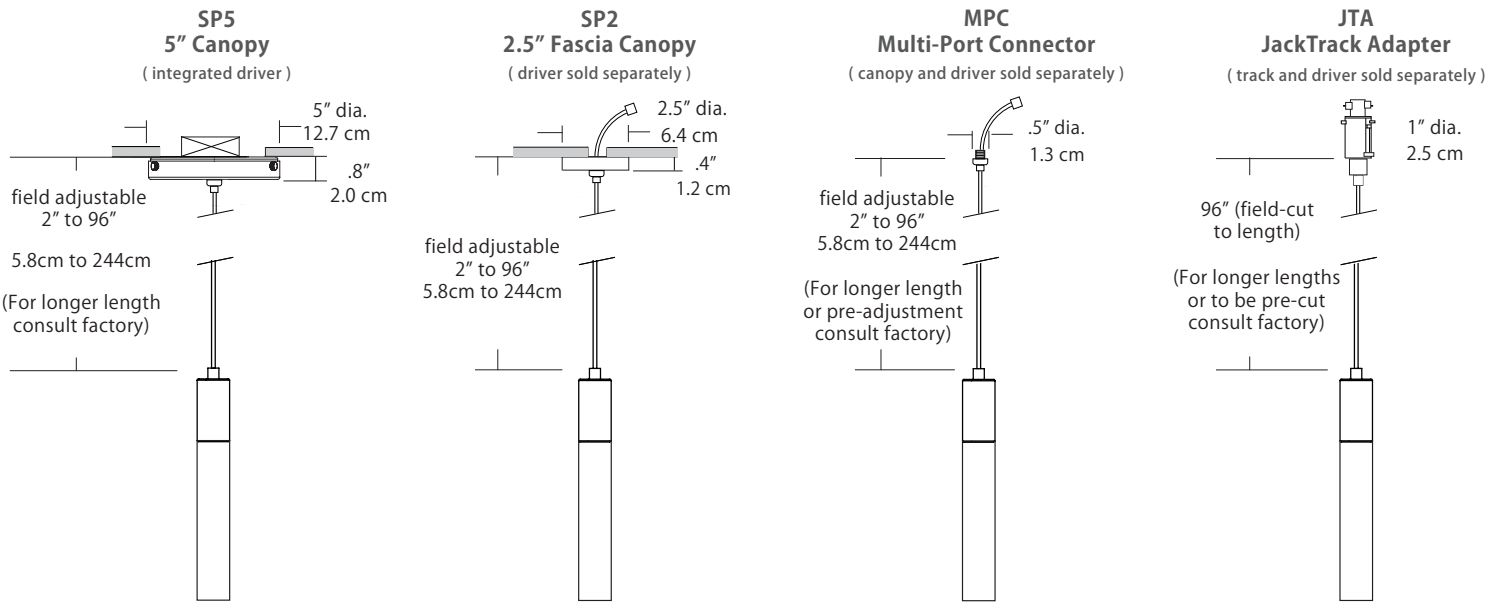

**Wattage**

<p><b>Wattage</b></p>  <p>2W 3W</p>	<p><b>2W</b> = 2 Watts / 90 Lumens, recommended for Multi-Port applications (Multi-Port system and JackTrack adapter).</p> <p><b>3W</b> = 3 Watts / 140 Lumens, recommended for single pendant applications (5" Canopy and 2.5" Fascia Canopy).</p> <p>(Lumens measured at 3000K)</p>
--	---

**Mounting**

<p><b>Mounting</b></p>  <p>SP5 SP2 MPC JTA</p>	<p><b>SP5</b> = 5" canopy with integrated driver (included), attaches to rear of canopy and sits inside ceiling mounted junction box <i>Cable with modular connector attaches to canopy w/ integrated universal driver (120-277V / TRIAC, ELV, 0-10V dimming)</i></p> <p><b>SP2</b> = 2.5" thin profile canopy that attaches flush to a rigid ceiling (driver sold separately) <i>Cable with modular connector (and optional wire harness) attaches to a remote driver</i></p> <p><b>MPC</b> = Multi-port connector attaches to any of BlackJack's Multi-Port canopies (canopy and driver sold separately) <i>Cable with modular connector attaches to a driver inside a Multi-Port canopy (driver may be remote)</i></p> <p><b>JTA</b> = Adapter connects the pendant in any position along the JackTrack system (track and driver sold separately) <i>Cable is cut to length and inserted in a connector at the bottom of the JackTrack adapter</i></p>
---	---