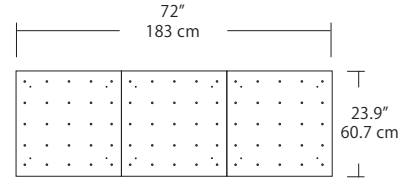

For more information see www.Blackjacklighting.com

(# symbol indicates additional specification required)

System	Pendant Mounting	Configuration Examples	Finish Options

Quatro

4S (4' 2x2 / 9 Port)
MSQ-2409-##-4S-##

MPC

Square Configurations - See [Quatro Square Configurations](#) section of our website for specification information (#)

6S (6' 3x3 / 25 Port)
MSQ-2425-##-6S-##

- **BL** Matte Black
- **PC** Pol. Chrome
- **WH** White
- **SG** Satin Gold
- **BZ** Bronze
- **SS** Satin Silver

4L (4'x2' / 9 Port)
MSQ-2409-##-4L-##

Linear Configurations - See [Quatro Linear Configurations](#) section of our website for specification information (#)

6L (6'x2' / 25 Port)
MSQ-2425-##-6L-##

Duo

6L (6'4"x6" / 10 Port)
MSD-3810-##-6L-##

MPC

Linear Configurations - See [Duo Linear Configurations](#) section of our website for specification information (#)

- **BL** Matte Black
- **PC** Pol. Chrome
- **WH** White
- **SG** Satin Gold
- **BZ** Bronze
- **SS** Satin Silver

9L (9'6"x6" / 18 Port)
MSD-3818-##-9L-##

Solo

Solo 48" Linear Configuration - See [Solo Linear Configuration](#) section of our website for specific information (#)

Solo 22" Grid Configuration - See [Solo Grid Configuration](#) section of our website for specific information (#)

MPC

Solo 48" Grid Configuration

- **BL** Matte Black
- **PC** Pol. Chrome
- **WH** White
- **SG** Satin Gold
- **BZ** Bronze
- **SS** Satin Silver