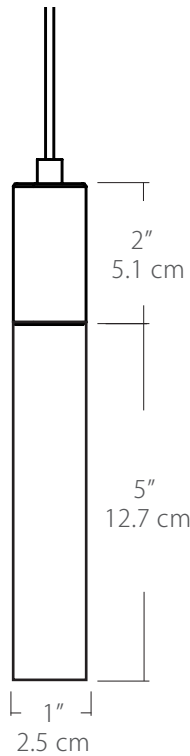

**Specifications**

- Color Rendering Index: 90CRI
- LED Color Temperature: 3000K (standard)
- Cable Length: 8' (see page 2 for detail), for longer lengths consult factory
- For recommended dimmers see <https://www.blackjacklighting.com/dimming-information>

**Features**

- Screw-in, decorative optical acrylic light guide
- Suspends from an 8' adjustable cable
- Damp location rated

**Options**

- Color Temperature: 2700K, 3000K, 3500K, 4000K
- Lumens: 2W/90 Lumens or 3W/140 Lumens (recommended for single pendant application)
- Lamping 2W or 3W
- Standard Finishes: BL - Black, PC - Polished Chrome or WH - White
- Special Order Powder Coat Finishes: BZ - Bronze, SG - Satin Gold or SS - Satin Silver
- Mounting: See page 2 for mounting options

**Dimensions**

**Diffuser**

**ORDERING GUIDE**

Category	Series	Diffuser	Size	Finish	Color Temp.	Wattage	Mounting	Length
<b>SP</b> SP Small Pendant	<b>LGD</b> LGD Light Guide	<b>FL</b> FL Filament	<b>01</b> 01 1" Diameter	<b>BL</b> Black <b>PC</b> Polished Chrome <b>WH</b> White <b>BZ</b> Bronze <b>SG</b> Satin Gold <b>SS</b> Satin Silver	<b>30K</b> 27K 2700K 30K 3000K 35K 3500K 40K 4000K	<b>2W</b> 2Watts/ 90Lm <b>3W</b> 3Watts/ 140Lm (recommended for single pendant application)	<b>SP5</b> 5" Canopy <b>SP2</b> 2.5" Fascia Canopy <b>MPC</b> Multi-Port Connector <b>JTA</b> JackTrack Adapter  (See page 2 for mounting information)	<b>BLANK</b> (Leave blank for standard 96" cable length) <b>###</b> for cable length longer than 96" specify cable length in inches

**Quatro**

**4S (4' 2x2 / 9 Port)**  
MSQ-2409-##-4S-##

MPC

**Square Configurations** - See [Quatro Square Configurations](#) section of our website for specification information (#)

**6S (6' 3x3 / 25 Port)**  
MSQ-2425-##-6S-##