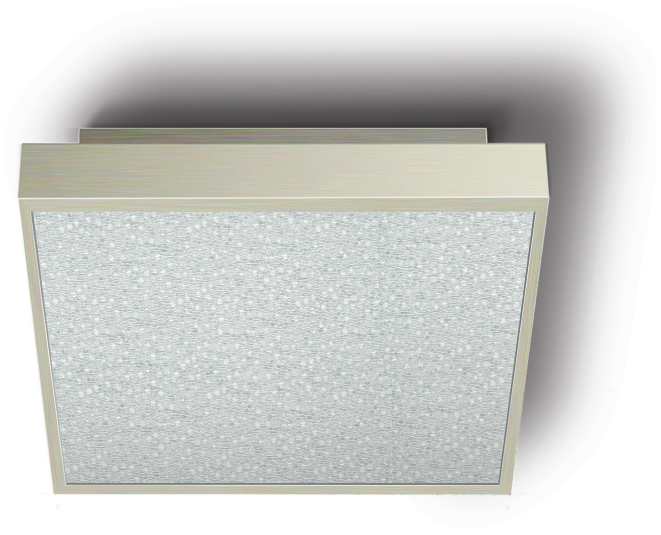

Project:

Type:

Quantity:

Note:

SKU#: FRS - 11F - SN - - 30K

Description

Frost Vanity and Flush Mount are well-priced options with quality features. Sparkling glass diffusers and glistening metal components make the most of super-efficient LED light sources.

Features

- Stamped Steel construction
- Textured glass diffuser
- Replaceable light source
- Damp location rated

Specifications

- Color Rendering Index: 90 CRI
- LED color temperature: 3000K
- Input Voltage: 120 VAC 50/60Hz
- Wattage: 22w
- Delivered lumens: 1660lm
- Dimming: TRIAC dimmable
- Fixture weight: 7.6 lb. (3.4 kg)
- For recommended dimmers and downloadable IES & LM 79 files, see blackjacklighting.com

Custom

- Optional upgrade: 120-277V input driver with universal dimming

ORDERING GUIDE

Family	Size/Type	Finish
FRS	11F	SN
	11F 11" Flush	SN Satin Nickel

Example: FRS-11F-SN-12T-30K

CUSTOM OPTIONS

Volts/Dimming	Color Temp.
12T	30K
12T 120VAC Triac Dimming	30K 3000K
27U 120-277VAC Universal Dimming	
(12T Standard)	(30K Standard)