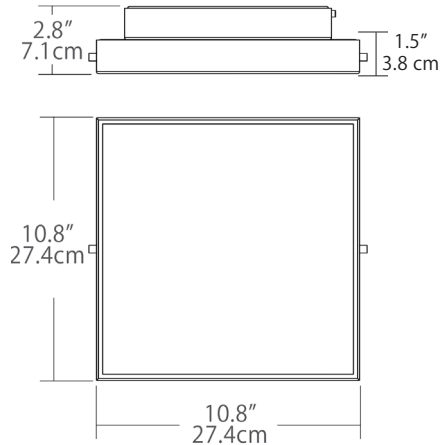

Project:

Type:

Quantity:

Note:

SKU#: FRS - 11F - SN -   - 30K

Description

Frost Vanity and Flush Mount are well-priced options with quality features. Sparkling glass diffusers and glistening metal components make the most of super-efficient LED light sources.

Features

- Stamped Steel construction
- Textured glass diffuser
- Replaceable light source
- Damp location rated

Specifications

- Color Rendering Index: 90 CRI
- LED color temperature: 3000K
- Input Voltage: 120 VAC 50/60Hz
- Wattage: 22w
- Delivered lumens: 1660lm
- Dimming: TRIAC dimmable
- Fixture weight: 7.6 lb. (3.4 kg)
- For recommended dimmers and downloadable IES & LM 79 files, see blackjacklighting.com

Custom

- Optional upgrade: 120-277V input driver with universal dimming

ORDERING GUIDE

Family	Size/Type	Finish
FRS	11F	SN
	11F 11" Flush	SN Satin Nickel

Example: FRS-11F-SN-12T-30K

CUSTOM OPTIONS

Volts/Dimming	Color Temp.
12T	30K
12T 120VAC Triac Dimming	30K 3000K
27U 120-277VAC Universal Dimming	
(12T Standard)	(30K Standard)