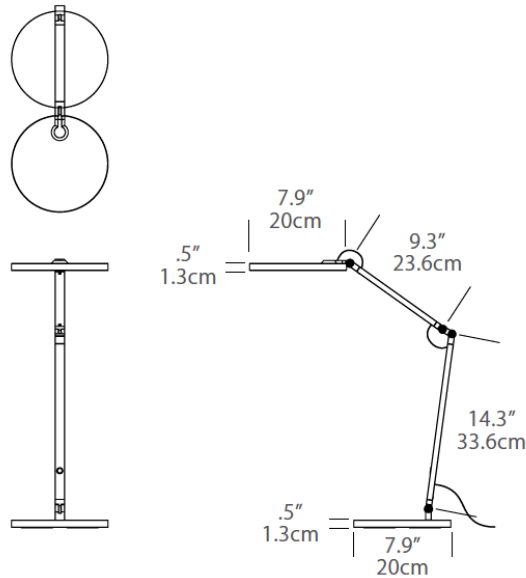

Project:

Type:

Quantity:

Note:

SKU#: FLX - 06T -   - 22D - 30K

Description

Perfect for home, or office, or home-office. Flexi's head and joints rotate and move to virtually any location required, bringing light right where you need it. Strong connections ensure once in place, Flexi stays there until you want to move its position again.

Features

- Finishes include black or white
- Uses 6" diameter round edge-lit panel
- Head swivels vertically and rotates 350 degrees
- Can extend up to 19" in overall length
- Plug in driver located on end of cord plug

Specifications

- Color Rendering Index: 90 CRI
- LED color temperature: 3000K
- Input Voltage: 120-277VAC
- Wattage: 8w
- Delivered lumens: 480lm
- Dimming: Three level dimming
- Fixture weight: 2.2 lb. (1 kg)

- For recommended dimmers and downloadable IES & LM 79 files, see blackjacklighting.com

Custom

- Can be special ordered with USB charging port in base
- Table clamp base available as special order, consult factory for details.

ORDERING GUIDE

Series	Size/Type	Finish
FLX	06T	
06T 6" Task Lamp		WH White BK Black

Example: FLX-06T-WH-22D-30K

CUSTOM OPTIONS

Volts/Dimming	Color Temp.
22D	30K
22D 120-220VAC, Three level Dimming	30K 3000K

(22D Standard)

(30K Standard)