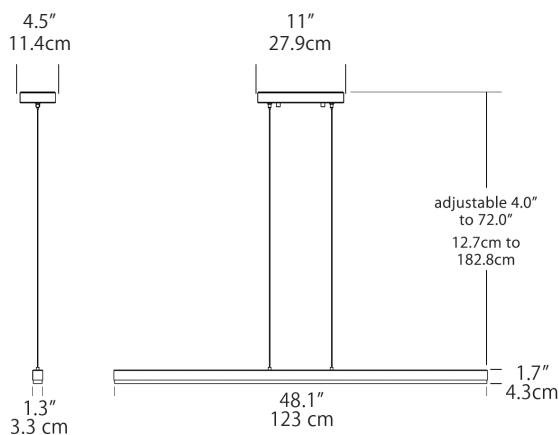

## Specifications

- Color Rendering Index: 90 CRI
- LED color temperature: 3000K
- Input Voltage: 120 VAC 50/60Hz
- Wattage: 44.1w
- Delivered lumens: 2859lm
- Dimming: TRIAC dimmable
- Fixture weight: 11.8 lb. (5.4 kg)

## ORDERING GUIDE

Family	Size/Type	Finish
<b>FLT</b>	<b>48L</b>	<b>PC</b> Polished Chrome <b>SN</b> Satin Nickel

48L 48" Linear Pendant