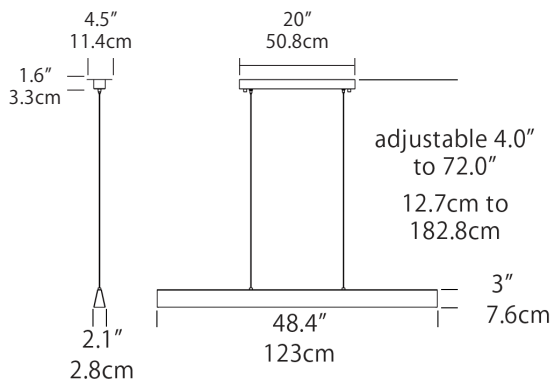

Project:

Type:

Quantity:

Note:

SKU#: FLR - 48L -   -   - 30K -

Description

Slim and trim yet designed for maximum lighting output, our Flair linear pendant washes work surfaces with bright, LED illumination. Choose from three finishes. Optional wood endcaps are available in Maple or Walnut.

Features

- Available in three finishes, Satin Nickel, Matte White, and Matte Black
- Comes with contrasting metal or wood endcaps
- Flair Linear pendant can be used as a single fixture or joined together to form a double 8' long fixture
- White performance diffuser
- Driver located in canopy housing
- Damp location rated

Specifications

- Color Rendering Index: 90 CRI
- LED color temperature: 3000K
- Input Voltage: 120 VAC 50/60Hz
- Wattage: 42w
- Delivered lumens: 2000lm
- Dimming: TRIAC dimmable
- Fixture weight: 11.8 lb. (5.4 kg)
- For recommended dimmers and downloadable IES & LM 79 files, see blackjacklighting.com

Custom

- Optional upgrade: 120-277V input driver with universal dimming

ORDERING GUIDE

Family	Size/Type	Finish
FLR	48L	
	48L 48" Linear Pendant	WH Matte White BL Matte Black SN Satin Nickel

Example: FLR-48L-SN-27T-30K-MP

CUSTOM OPTIONS

Volts/Dimming	Color Temp.	End Cap
12T	30K	
12T 120VAC, Triac dimming 27U 120-277VAC, Universal Dimming	30K 3000K	ME Metal MP Maple WN Walnut
(12T Standard)	(30K Standard)	(ME Standard)

OPTIONAL ACCESSORIES

OPTIONAL JOINER ASSEMBLY
Model No: 92075- SN (Satin Nickel)