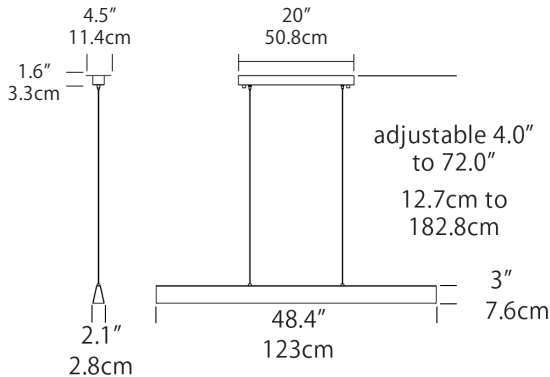

Project:

Type:

Quantity:

Note:

SKU#: FLR - 48L -   -   - 30K -

Description

Slim and trim yet designed for maximum lighting output, our Flair linear pendant washes work surfaces with bright, LED illumination. Choose from three finishes. Optional wood endcaps are available in Maple or Walnut.

Features

- Available in three finishes, Satin Nickel, White, and Matte Black
- Comes with contrasting metal or wood endcaps
- Flair Linear pendant can be used as a single fixture or joined together to form a double 8' long fixture
- White performance diffuser
- Driver located in canopy housing
- Damp location rated

Specifications

- Color Rendering Index: 90 CRI
- LED color temperature: 3000K
- Input Voltage: 120 VAC 50/60Hz
- Wattage: 42w
- Delivered lumens: 2000lm
- Dimming: TRIAC dimmable
- Fixture weight: 11.8 lb. (5.4 kg)

- For recommended dimmers and downloadable IES & LM 79 files, see blackjacklighting.com

Custom

- Optional upgrade: 120-277V input driver with universal dimming

ORDERING GUIDE

Family	Size/Type	Finish
FLT	48L	PC Polished Chrome BL Matte Black SN Satin Nickel

Example: FLR-48L-PC-27T-30K-MP

CUSTOM OPTIONS

Volts/Dimming	Color Temp.	End Cap
12T	30K	
12T 120VAC, Triac dimming 27U 120-277VAC, Universal Dimming (12T Standard)	30K 3000K (30K Standard)	ME Metal MP Maple WN Walnut SN Satin Nickel WH White (ME Standard)

OPTIONAL ACCESSORIES

OPTIONAL JOINER ASSEMBLY
Model No: 92075- SN (Satin Nickel)