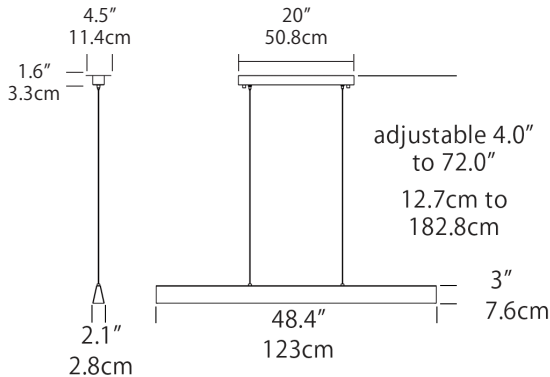

Project:

Type:

Quantity:

Note:

SKU#: FLR - 48L -   -   - 30K -

Description

Slim and trim yet designed for maximum lighting output, our Flair linear pendant washes work surfaces with bright, LED illumination. Choose from three finishes. Optional wood endcaps are available in Maple or Walnut.

Features

- Available in three finishes, Satin Nickel, Matte White, and Matte Black
- Comes with contrasting metal or wood endcaps
- Flair Linear pendant can be used as a single fixture or joined together to form a double 8' long fixture
- White performance diffuser
- Driver located in canopy housing
- Damp location rated

Specifications

- Color Rendering Index: 90 CRI
- LED color temperature: 3000K
- Input Voltage: 120 VAC 50/60Hz
- Wattage: 42w
- Delivered lumens: 2000lm
- Dimming: TRIAC dimmable
- Fixture weight: 11.8 lb. (5.4 kg)
- For recommended dimmers and downloadable IES & LM 79 files, see blackjacklighting.com

Custom

- Optional upgrade: 120-277V input driver with universal dimming

ORDERING GUIDE

Family	Size/Type	Finish
FLR	48L	
	48L 48" Linear Pendant	WH Matte White BL Matte Black SN Satin Nickel

Example: FLR-48L-SN-27T-30K-MP

CUSTOM OPTIONS

Volts/Dimming	Color Temp.	End Cap
12T	30K	
12T 120VAC, Triac dimming 27U 120-277VAC, Universal Dimming	30K 3000K	ME Metal MP Maple WN Walnut SN Satin Nickel WH White
(12T Standard)	(30K Standard)	(ME Standard)

OPTIONAL ACCESSORIES

OPTIONAL JOINER ASSEMBLY
Model No: 92075- SN (Satin Nickel)