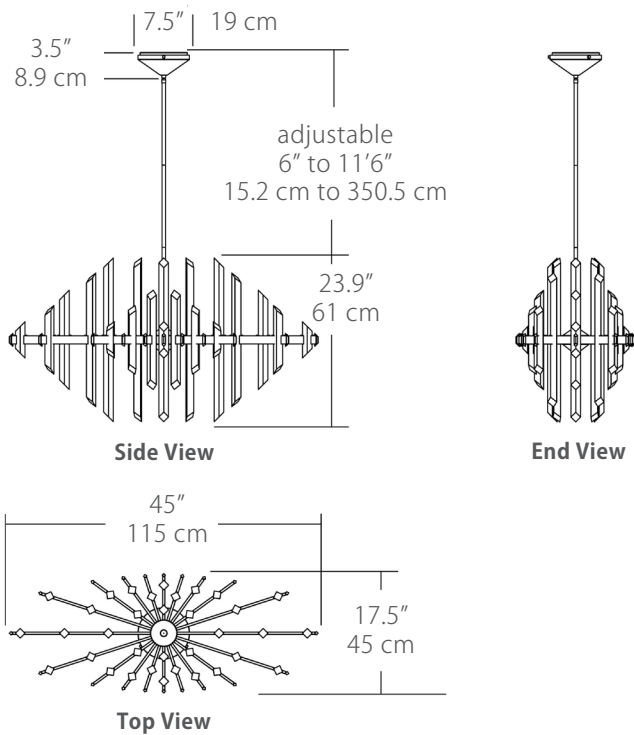

## Features

- Includes 42" length adjustable stem kit and 12' wire length
- Fixture can accept up to four additional stem sections for a maximum stem length of 11'6"
- Driver located in canopy housing
- Hang straight swivel attaches to top of stem
- Damp location rated

## Specifications

- Color Rendering Index: 90CRI
- LED Color Temperature: 3000K (standard)
- Input Voltage: 120 VAC 50/60Hz
- Wattage: 26w
- Delivered Lumens: 1700lm
- Dimming: TRIAC / ELV or 0-10V dimmable
- Fixture weight: 29lb. (13.2 kg)
- Available in Polished Chrome
- For recommended dimmers see: [www.Blackjacklighting.com](http://www.Blackjacklighting.com)

## Dimensions