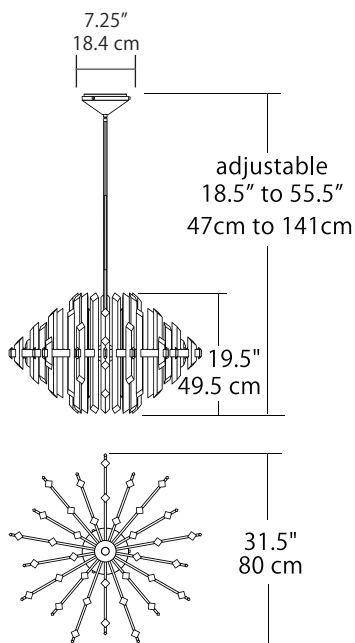

Project:

Type:

Quantity:

Note:

SKU#: FAC-32P-PC-27U-30K

Description

Sparkling chandeliers are a lighting tradition. Executed in optical acrylic, Facets Chandelier uses integrated LED light sources that make the most of its sharp angles and diamond-shaped frosted tips.

Features

- Available in Polished Chrome finish
- Includes 42" length adjustable stem kit and 12' wire length
- Fixture can accept up to four additional stem sections for a maximum stem length of 11'6"
- Driver located in canopy housing
- Hang straight swivel attaches to top of stem
- Damp location rated

Specifications

- Color Rendering Index: 90 CRI
- LED color temperature: 3000K
- Input Voltage: 120 VAC 50/60Hz
- Wattage: 42w
- Delivered lumens: 2639lm
- Dimming: TRIAC / ELV OR 0-10V dimmable
- Fixture weight: 26.9 lb. (12.2 kg)
- For recommended dimmers and downloadable IES & LM 79 files, see blackjacklighting.com

Custom

- Consult ordering guide below for optional accessories

ORDERING GUIDE

Family	Size/Type	Finish
FAC	32P	PC
32P 32" Pendant PC Polished Chrome		

Example: FAC-32P-PC-27U-30K

CUSTOM OPTIONS

Volts/Dimming	Color Temp.
27U	30K
27U 120-277VAC, Universal Dimming	30K 3000K

(27U Standard)

(30K Standard)

OPTIONAL ACCESSORIES

- **24" Additional Stem**
  Model No: 92002-24-PC (Polished Chrome)
- **Sloped Ceiling Swivel (0-90 degrees)**
  Model No: 92004-PC (Polished Chrome)