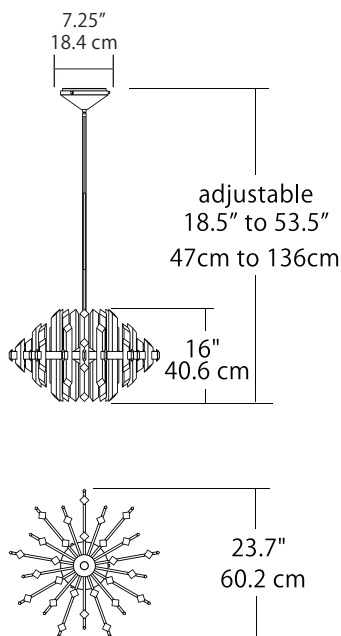

Project:

Type:

Quantity:

Note:

SKU#: FAC-24P-PC-27U-30K

Description

Sparkling chandeliers are a lighting tradition. Executed in optical acrylic, Facets Chandelier uses integrated LED light sources that make the most of its sharp angles and diamond-shaped frosted tips.

Features

- Available in Polished Chrome finish
- Includes 42" length adjustable stem kit and 12' wire length
- Fixture can accept up to four additional stem sections for a maximum stem length of 11'6"
- Driver located in canopy housing
- Hang straight swivel attaches to top of stem
- Damp location rated

Specifications

- Color Rendering Index: 90 CRI
- LED color temperature: 3000K
- Input Voltage: 120 VAC 50/60Hz
- Wattage: 28w
- Delivered lumens: 1810lm
- Dimming: TRIAC / ELV OR 0-10V dimmable
- Fixture weight: 9.7 lb. (4.4 kg)
- For recommended dimmers and downloadable IES & LM 79 files, see blackjacklighting.com

Custom

- Consult ordering guide below for custom options

ORDERING GUIDE

Family	Size/Type	Finish
FAC	24P	PC
24P 24" Pendant PC Polished Chrome		

Example: FAC-24P-PC-27U-30K

CUSTOM OPTIONS

Volts/Dimming	Color Temp.
27U	30K
27U 120-277VAC, Universal Dimming	30K 3000K
(27U Standard)	(30K Standard)

OPTIONAL ACCESSORIES

- **24" Additional Stem**
  Model No: 92002-24- PC (Polished Chrome)
- **Sloped Ceiling Swivel (0-90 degrees)**
  Model No: 92004-PC (Polished Chrome)