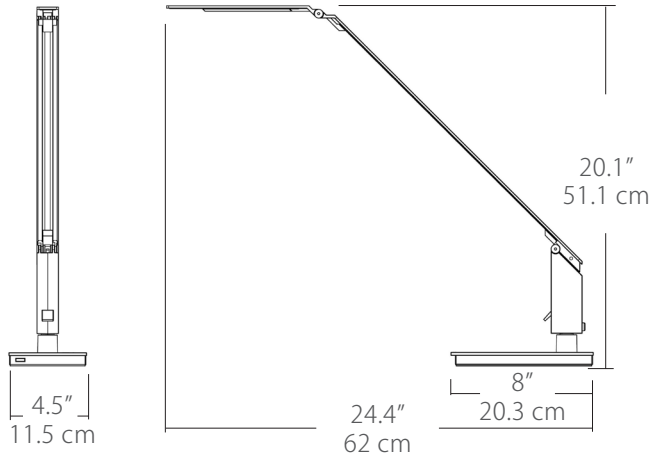

Project:

Note:

Type:

Quantity:

Model#: EG2 - 24T - ____

Description

EDGE 2 with USB port provides wide and even lumen distribution. The Edge2's head and arm are infinitely adjustable with a light touch of a finger. Available in plated Matte Black and plated Satin Nickel.

Features

- Made of super-lightweight magnesium alloy
- Infinitely adjustable. A gentle touch up and down directs light exactly where it is needed
- Cord length 6' (183 cm)
- Comes with front facing USB port in base

Specifications

- Chip on board LED technology produces wide even lumen distribution
- LED Color Temperature: 4000K
- Color Rendering Index: 85 CRI
- Fixture Wattage: 8 Watts
- Fixture Output: 630 Lumens
- 3-position high/low switch
- 120 - 240 VAC 50/60Hz

Options

- Finish options: BL - Matte Black or SN - Satin Nickel

Dimensions

ORDERING GUIDE

Series	Size	Finish
EG2	24T	BL Matte Black SN Satin Nickel

Example: EG2-24T-BL