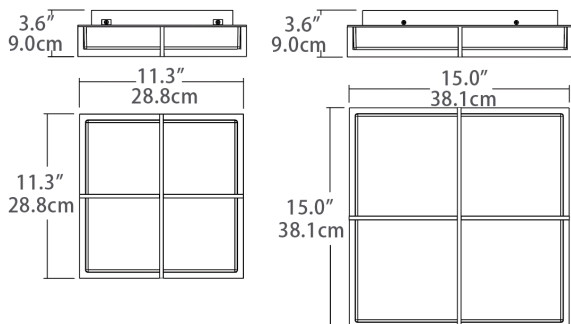

Project:

Type:

Quantity:

Note:

SKU#: EQS -   - PC -   - 30K

Description

Simple geometry can create memorable forms. Sleek laser-cut metal bands intersect the flush mount or vertically "divide" the vanity up the middle. Linen-embedded diffusers ensure bright, glare-free light.

Features

- Chrome-plated steel housing
- Acrylic diffuser embedded with real linen
- Replaceable light source
- Damp location rated
- Driver located in canopy housing

Specifications

- Color Rendering Index: 90 CRI
- LED color temperature: 3000K
- Input Voltage: 120 VAC 50/60Hz
- Wattage:
  - 11": 21w
  - 15": 45w
- Delivered lumens:
  - 11": 1386lm
  - 15": 2863lm
- Dimming: TRIAC dimmable
- Fixture Weight:
  - 11": 2.96 lb. (3 kg)
  - 15": 10.25 lb. (4.7 kg)
- For recommended dimmers and downloadable IES & LM 79 files, see blackjacklighting.com

Custom

- Optional upgrade: 120-277V input driver with universal dimming

ORDERING GUIDE

Family	Size/Type	Finish
NAN	11F 11" Flush 15F 15" Flush	PC Polished Chrome

Example: EQS-11F-PC-12T-30K

CUSTOM OPTIONS

Volts/Dimming	Color Temp.
12T	30K
12T 120VAC Triac Dimming	30K 3000K
27U 120-277VAC Universal Dimming	
(12T Standard)	(30K Standard)