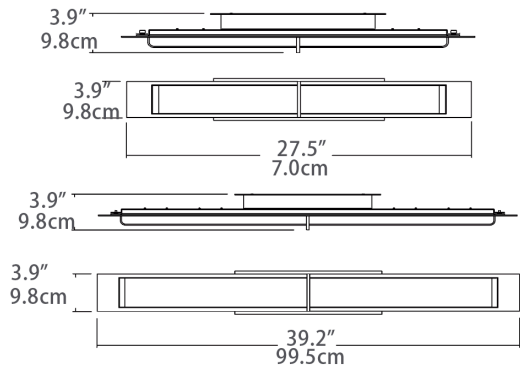

Project:

Type:

Quantity:

Note:

SKU#: EQS -   - PC -   - 30K

Description

Simple geometry can create memorable forms. Sleek laser-cut metal bands intersect the flush mount or vertically "divide" the vanity up the middle. Linen-embedded diffusers ensure bright, glare-free light.

Features

- Chrome-plated steel housing
- Acrylic diffuser embedded with real linen
- Replaceable light source
- Damp location rated
- Driver located in canopy housing

Specifications

- Color Rendering Index: 90 CRI
- LED color temperature: 3000K
- Input Voltage: 120 VAC 50/60Hz
- Wattage:
  - 28": 21w
  - 39": 45w
- Delivered lumens:
  - 28": 1368lm
  - 39": 2173lm
- Dimming: TRIAC dimmable
- Fixture Weight:
  - 28": 6.25lb. (2.8 kg)
  - 39": 6.25lb. (2.8 kg)
- For recommended dimmers and downloadable IES & LM 79 files, see blackjacklighting.com

Custom

- Optional upgrade: 120-277V input driver with universal dimming

ORDERING GUIDE

Family	Size/Type	Finish
EQS	28V 28" Vanity 39V 39" Vanity	PC Polished Chrome

Example: EQS-28V-PC-12T-30K

CUSTOM OPTIONS

Volts/Dimming	Color Temp.
12T	30K
12T 120VAC Triac Dimming 27U 120-277VAC Universal Dimming	30K 3000K
(12T Standard)	(30K Standard)