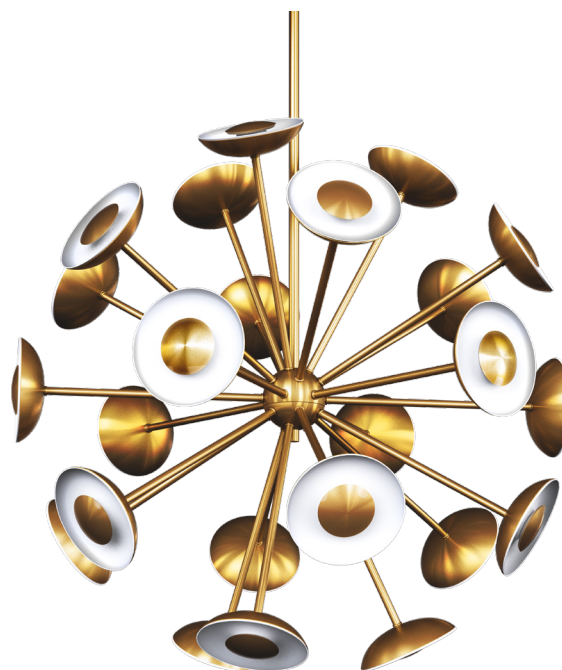

Project:

Type:

Quantity:

Note:

SKU#: DOT-36C - - 27U - 30K

Description

Each of Dot's 24 arms ends in a shallow reflector with its own center metal dot. A ring of LEDs behind the dots bounces light off the reflector's interior surface evenly and in all directions, without shadows or glare.

Features

- Available in two finishes: Etched Gold and Polished Chrome
- Includes 42" length adjustable stem kit and 12' wire length
- Fixture can accept up to four 24" additional stem sections
Maximum stem length: 11'6"
- Replaceable light source
- Driver located in canopy housing
- Hang straight swivel
- Damp location rated

Specifications

- Color Rendering Index: 90 CRI
 - LED color temperature: 3000K
 - Input Voltage: 120 VAC 50/60Hz
 - Wattage: 57w
 - Delivered lumens: 3450lm
 - Dimming: TRIAC dimmable
 - Fixture weight: 34.1 lb. (15.5 kg)
- For recommended dimmers and downloadable IES & LM 79 files, see blackjacklighting.com

Custom

- Consult ordering guide below for custom options

ORDERING GUIDE

Family	Size/Type	Finish
DOT	36C	EG Etched Gold PC Polished Chrome
36C 36" Pendant		

Example: DOT-36C-PC-12T-30K

CUSTOM OPTIONS

Volts/Dimming	Color Temp.
27U	30K
27U 120-277VAC, Universal Dimming	30K 3000K