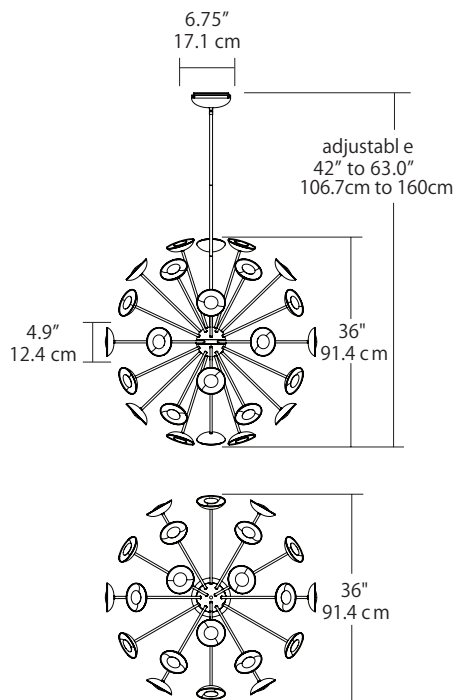

Project:

Type:

Quantity:

Note:

SKU#: DOT-36C -   - 27U - 30K

Description

Each of Dot's 24 arms ends in a shallow reflector with its own center metal dot. A ring of LEDs behind the dots bounces light off the reflector's interior surface evenly and in all directions, without shadows or glare.

Features

- Available in two finishes: Etched Gold and Polished Chrome
- Includes 42" length adjustable stem kit and 12' wire length
- Fixture can accept up to four 24" additional stem sections
  Maximum stem length: 11'6"
- Replaceable light source
- Driver located in canopy housing
- Hang straight swivel
- Damp location rated

Specifications

1. Color Rendering Index: 90 CRI
   - LED color temperature: 3000K
   - Input Voltage: 120 VAC 50/60Hz
   - Wattage: 57w
   - Delivered lumens: 3450lm
   - Dimming: TRIAC dimmable
   - Fixture weight: 34.1 lb. (15.5 kg)
2. For recommended dimmers and downloadable IES & LM 79 files, see blackjacklighting.com

Custom

- Consult ordering guide below for custom options

ORDERING GUIDE

Family	Size/Type	Finish
DOT	36C	EG Etched Gold PC Polished Chrome
36C 36" Pendant		

Example: DOT-36C-PC-12T-30K

CUSTOM OPTIONS

Volts/Dimming	Color Temp.
27U	30K
27U 120-277VAC, Universal Dimming	30K 3000K

(27U Standard)

(30K Standard)

OPTIONAL ACCESSORIES

1. **24" Additional Stem**
   Model No: 92002-24- EG (Etched Gold)
   Model No: 92002-24- PC (Polished Chrome)
2. **Sloped Ceiling Swivel (0-90 degrees)**
   Model No: 92004-EG (Etched Gold)
   Model No: 92004-PC (Polished Chrome)