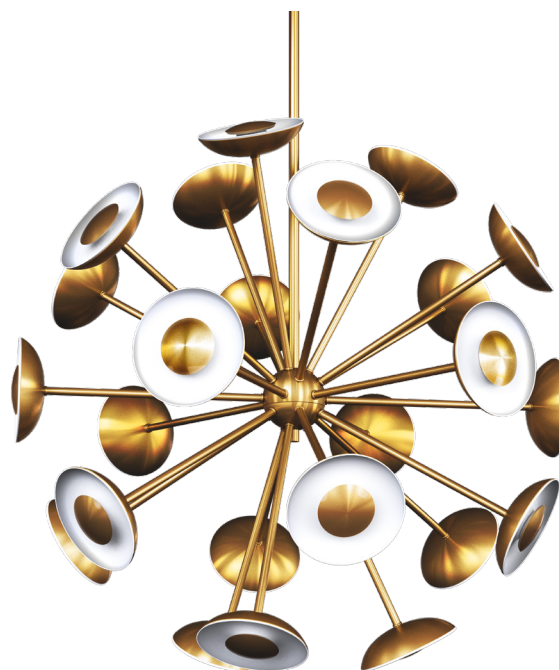

Project:

Type:

Quantity:

Note:

SKU#: DOT-27C- - 12T - 30K

Description

Each of Dot's 24 arms ends in a shallow reflector with its own center metal dot. A ring of LEDs behind the dots bounces light off the reflector's interior surface evenly and in all directions, without shadows or glare.

Features

- Available in two finishes: Etched Gold and Polished Chrome
- Includes 42" length adjustable stem kit and 12' wire length
- Fixture can accept up to four 24" additional stem sections
Maximum stem length: 11'6"
- Replaceable light source
- Driver located in canopy housing
- Hang straight swivel
- Damp location rated

Specifications

- Color Rendering Index: 90 CRI
- LED color temperature: 3000K
- Input Voltage: 120 VAC 50/60Hz
- Wattage: 40w
- Delivered lumens: 2000lm
- Dimming: TRIAC dimmable
- Fixture weight: 20.9 lb. (9.5 kg)
- For recommended dimmers and downloadable IES & LM 79 files, see blackjacklighting.com

Custom

- Consult ordering guide below for custom options

ORDERING GUIDE

Family	Size/Type	Finish
DOT	27C	EG Etched Gold PC Polished Chrome

27C 27" Pendant

Example: DOT-27C-PC-12T-30K

CUSTOM OPTIONS

Volts/Dimming	Color Temp.
12T	30K