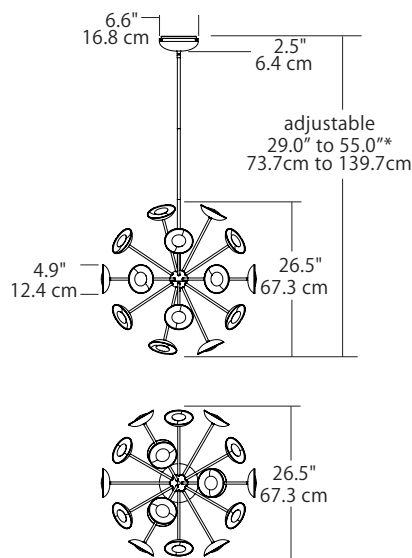

Project:

Type:

Quantity:

Note:

SKU#: DOT-27C- - 12T - 30K

Description

Each of Dot's 24 arms ends in a shallow reflector with its own center metal dot. A ring of LEDs behind the dots bounces light off the reflector's interior surface evenly and in all directions, without shadows or glare.

Features

- Available in two finishes: Etched Gold and Polished Chrome
- Includes 42" length adjustable stem kit and 12' wire length
- Fixture can accept up to four 24" additional stem sections
Maximum stem length: 11'6"
- Replaceable light source
- Driver located in canopy housing
- Hang straight swivel
- Damp location rated

Specifications

- Color Rendering Index: 90 CRI
- LED color temperature: 3000K
- Input Voltage: 120 VAC 50/60Hz
- Wattage: 40w
- Delivered lumens: 2000lm
- Dimming: TRIAC dimmable
- Fixture weight: 20.9 lb. (9.5 kg)
- For recommended dimmers and downloadable IES & LM 79 files, see blackjacklighting.com

Custom

- Consult ordering guide below for custom options

ORDERING GUIDE

Family	Size/Type	Finish
DOT	27C	EG Etched Gold PC Polished Chrome

27C 27" Pendant

Example: DOT-27C-PC-12T-30K

CUSTOM OPTIONS

Volts/Dimming	Color Temp.
12T	30K