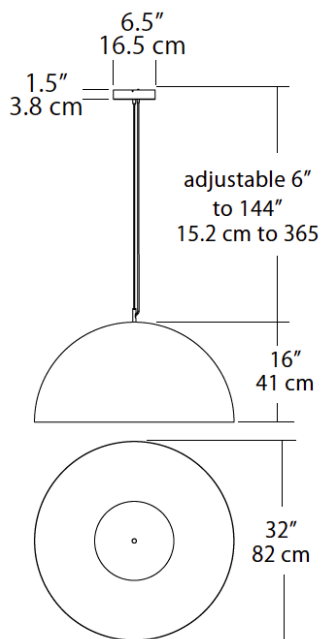

SKU#: DOM - 32P -   -   -

Description

Subtle, arching geometric forms with color and scale. Quality illumination delivered via screw-in bulb or integrated, highly-efficient LEDs. Fixture incorporates universal voltage input and universal dimming.

Features

- Available in in four exterior finish options, each with complimentary interior finishes
- Available standard with E26 socket (lamp not provided)
- Suspends 72" from the ceiling with a black power cord
- Optional integrated LED light kit with glass diffuser comes with a 12' black power cord and aircraft suspension cable
- Spun aluminum construction with a powder coated paint finish
- Damp location rated

Specifications

- Color Rendering Index: 90 CRI for all light kit options
- LED color temperature: 3000K for all light kit options
- Input Voltage: 120 VAC 50/60Hz (120V- 277VAC for integrated LED light kit options only)
- Wattage: 23w
- Delivered lumens: 1800lm
- Dimming: No dimming options for 12E light source. Integrated LED light kit upgrade features universal dimming (TRIAC/ ELV/
- Fixture weight: 4.9 lb. (2.2kg)
- For downloadable IES & LM79 files see Blackjacklighting.com
- For recommended dimmers see Blackjacklighting.com

Custom

- Upgradable to integrated LED light kit; includes 120-277VAC driver with universal dimming (TRIAC/ ELV/0-10V)
- Integrated LED light kit (comes standard in 3000K) upgradable to 4000K 90CRI color temperature

ORDERING GUIDE

Family	Size/Type	Finish
DOM	32P	
	32P 32" Pendant	BG Black w/ Gold Interior SW Satin Nickel w/ White interior

Example: DOM-32P-SW-12E-NAK

CUSTOM OPTIONS

Volts/Dimming	Color Temp.
12E	NAK
12E 120VAC, E26 screw-in socket 27U 120-277VAC, Universal Dimming (12E Standard)	NAK Color temp. option not available with 12E 30K 3000K (Standard with Integrated LED light kit) 40K 4000K (NAK Standard)