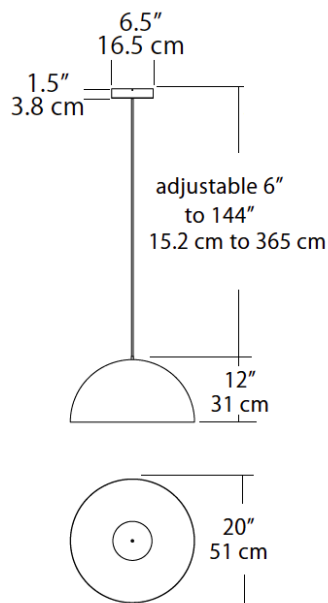

## ORDERING GUIDE

Family	Size/Type	Finish
<b>DOM</b>	<b>20P</b>	
20P 20" Pendant		BG Black w/ Gold Interior SW Satin Nickel w/ White interior

Example: DOM-20P-SW-12E-NAK