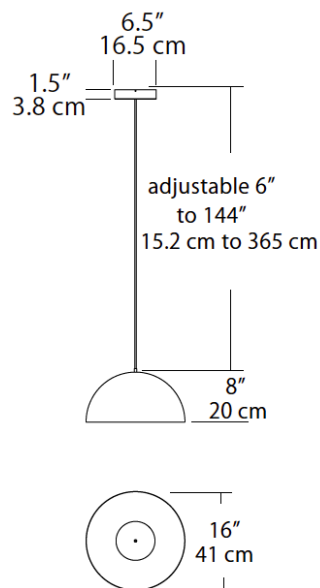

Project:

Type:

Quantity:

Note:

SKU#: DOM - 16P - - -

Description

Subtle, arching geometric forms with color and scale. Quality illumination delivered via screw-in bulb or integrated, highly-efficient LEDs. Fixture incorporates universal voltage input and universal dimming.

Features

- Available in in four exterior finish options, each with complimentary interior finishes
- Available standard with E26 socket (lamp not provided)
- Suspends 72" from the ceiling with a black power cord
- Optional integrated LED light kit with glass diffuser comes with a 12' black power cord and aircraft suspension cable
- Spun aluminum construction with a powder coated paint finish
- Damp location rated

ORDERING GUIDE

Family Size/Type Finish

DOM

16P

16P 16" Pendant

WG White w/ Gold Interior
BG Black w/ Gold Interior
SW Satin Nickel w/ White interior
RW Brass w/ Off White interior

CUSTOM OPTIONS

Volts/Dimming Color Temp.