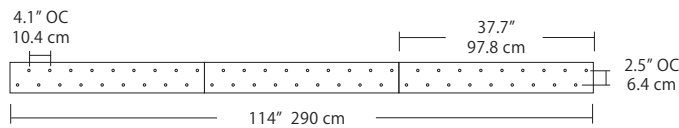

Max Cable Length

<p>Length</p> <div style="border: 1px solid black; width: 40px; height: 20px; margin: 5px;"></div> <p>BLANK ###</p>	<p>BLANK = Leave blank for standard 96" cable length.</p> <p>### = Specify maximum cable length needed for fixture (in inches).</p> <p>Factory pre-configuration of cable length is available. Consult factory for details.</p>
--	---

Quatro

4S (4' 2x2 / 9 Port)
MSQ-2409-##-4S-##

MPC

Square Configurations - See [Quatro Square Configurations](#) section of our website for specification information (#)

6S (6' 3x3 / 25 Port)
MSQ-2425-##-6S-##

- BL** Matte Black
- PC** Pol. Chrome
- WH** White
- SG** Satin Gold
- BZ** Bronze
- SS** Satin Silver

4L (4'x2' / 9 Port)
MSQ-2409-##-4L-##

Linear Configurations - See [Quatro Linear Configurations](#) section of our website for specification information (#)

6L (6'x2' / 25 Port)
MSQ-2425-##-6L-##

Duo

6L (6'4"x6" / 10 Port)
MSD-3810-##-6L-##

MPC

Linear Configurations - See [Duo Linear Configurations](#) section of our website for specification information (#)

9L (9'6"x6" / 18 Port)
MSD-3818-##-9L-##