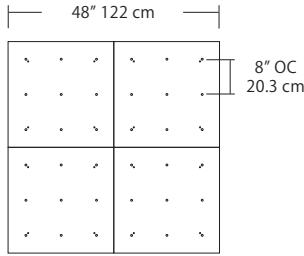

Quatro

4S (4' 2x2 / 9 Port)
MSQ-2409-##-4S-##

MPC

Square Configurations - See [Quatro Square Configurations](#) section of our website for specification information (#)

6S (6' 3x3 / 25 Port)
MSQ-2425-##-6S-##