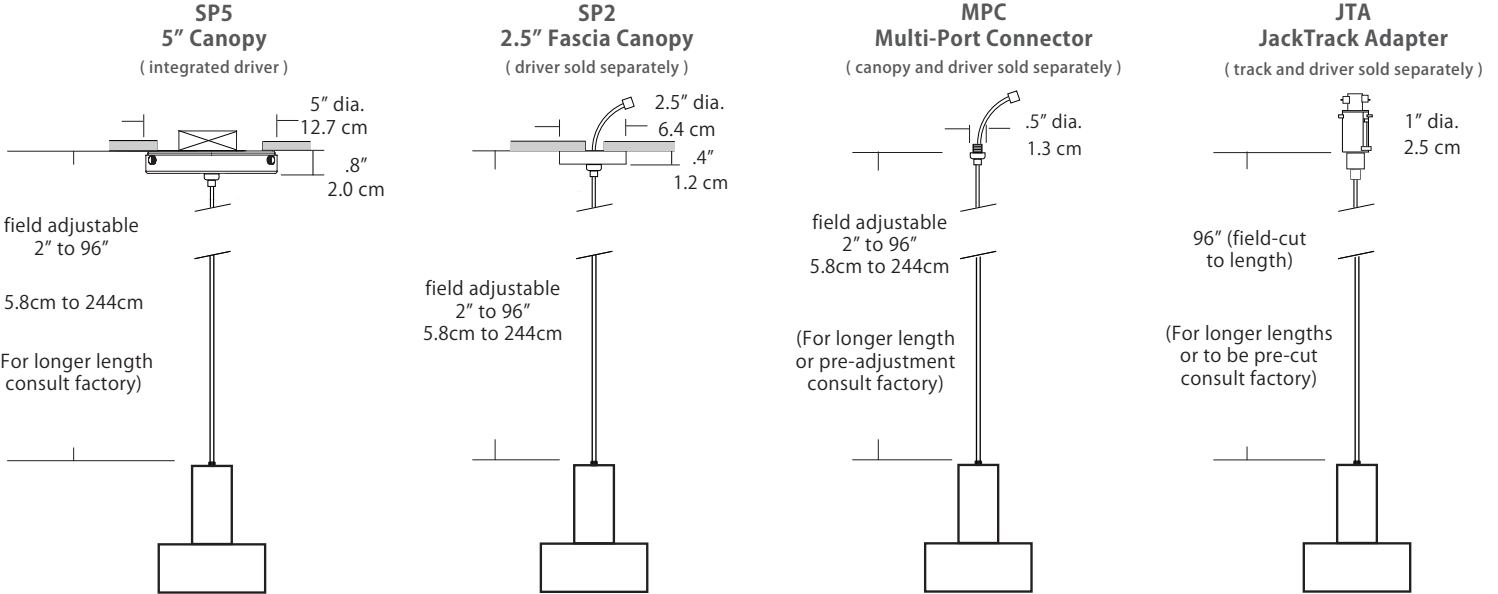

Wattage

<p>Wattage</p> <div style="border: 1px solid black; width: 40px; height: 20px; margin: 5px;"></div> <p>2W 3W</p>	<p>2W = 2 Watts / 90 Lumens, recommended for Multi-Port applications (Multi-Port system and JackTrack adapter).</p> <p>3W = 3 Watts / 140 Lumens, recommended for single pendant applications (5" Canopy and 2.5" Fascia Canopy).</p> <p>(Lumens measured at 3000K)</p>
---	---

Mounting

<p>Mounting</p> <div style="border: 1px solid black; width: 40px; height: 20px; margin: 5px;"></div> <p>SP5 SP2 MPC JTA</p>	<p>SP5 = 5" canopy with integrated driver (included), attaches to rear of canopy and sits inside ceiling mounted junction box <i>Cable with modular connector attaches to canopy w/ integrated universal driver (120-277V / TRIAC, ELV, 0-10V dimming)</i></p> <p>SP2 = 2.5" thin profile canopy that attaches flush to a rigid ceiling (driver sold separately) <i>Cable with modular connector (and optional wire harness) attaches to a remote driver</i></p> <p>MPC = Multi-port connector attaches to any of BlackJack's Multi-Port canopies (canopy and driver sold separately) <i>Cable with modular connector attaches to a driver inside a Multi-Port canopy (driver may be remote)</i></p> <p>JTA = Adapter connects the pendant in any position along the JackTrack system (track and driver sold separately) <i>Cable is cut to length and inserted in a connector at the bottom of the JackTrack adapter</i></p>
--	---

Max Cable Length

<p>Length</p> <div style="border: 1px solid black; width: 40px; height: 20px; margin: 5px;"></div> <p>BLANK ###</p>	<p>BLANK = Leave blank for standard 96" cable length.</p> <p>### = Specify maximum cable length needed for fixture (in inches).</p> <p>Factory pre-configuration of cable length is available. Consult factory for details.</p>
--	---