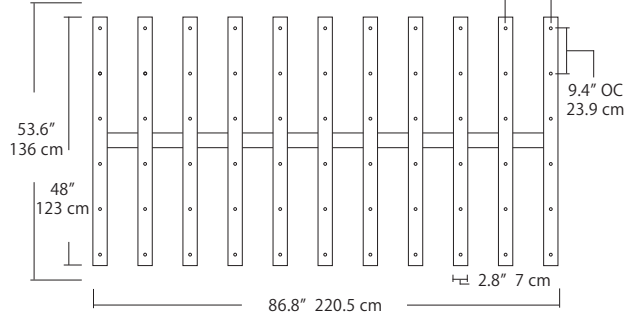

- **BL** Matte Black
- **PC** Pol. Chrome
- **WH** White
- **SG** Satin Gold
- **BZ** Bronze
- **SS** Satin Silver