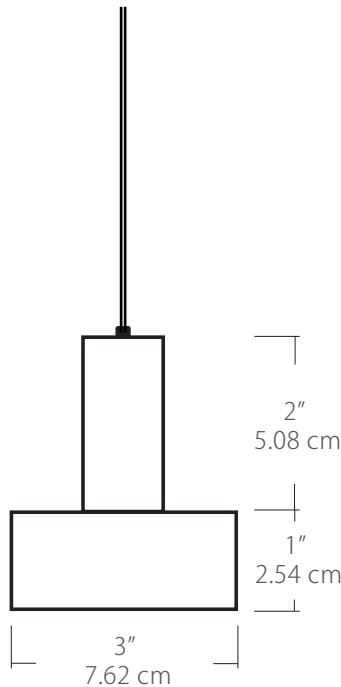

Project:

Note:

Type:

Quantity:

Model#: SP - CGL - - 03 - - - - -

Description

The Color Gel pendant is a simple geometric cylindrical form. Executed in translucent resin, this pendant uses an integrated LED light source, and a frosted optical light guide for an even colorful glow in all around with white light down.

Specifications

- Color Rendering Index: 90CRI
- LED Color Temperature: 3000K (standard)
- Cable Length: 8' (see page 2 for detail), for longer lengths consult factory
- For recommended dimmers see <https://www.blackjacklighting.com/dimming-information>

Dimensions

Diffusers

RD - Red

GN - Green

BL - Blue

ORDERING GUIDE

Category	Series	Diffuser	Size	Finish	Color Temp.	Wattage	Mounting	Length
SP	CGL		03		30K			
SP Small Pendant	CGL Color Gel	RD Red GN Green BL Blue	03 3" Diameter	Standard BL Black PC Polished Chrome WH White Special Order BZ Bronze SG Satin Gold SS Satin Silver	27K 2700K 30K 3000K 35K 3500K 40K 4000K	2W 2 Watts/ 90 Lm 3W 3Watts/ 140Lm (recommended for single pendant application)	SP5 5" Canopy SP2 2.5" Fascia Canopy MPC Multi-Port Connector JTA JackTrack Adapter	BLANK (Leave blank for standard 96" cable length) ### for cable length longer than 96" specify cable length in inches
Example: SP-CGL-BL-03-BL-30K-2W-SP2-						(30K Standard)	(See page 2 for mounting information)	

Max Cable Length

<p>Length</p> <div style="border: 1px solid black; width: 40px; height: 20px; margin: 5px;"></div> <p>BLANK ###</p>	<p>BLANK = Leave blank for standard 96" cable length.</p> <p>### = Specify maximum cable length needed for fixture (in inches).</p> <p>Factory pre-configuration of cable length is available. Consult factory for details.</p>
--	---