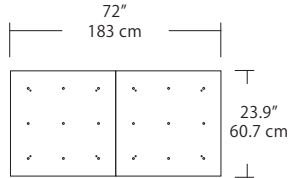

Max Cable Length

<p>Length</p> <div style="border: 1px solid black; width: 40px; height: 20px; margin: 5px;"></div> <p>BLANK ###</p>	<p>BLANK = Leave blank for standard 96" cable length.</p> <p>### = Specify maximum cable length needed for fixture (in inches).</p> <p>Factory pre-configuration of cable length is available. Consult factory for details.</p>
--	---

Quatro

4S (4' 2x2 / 9 Port)
MSQ-2409-##-4S-##

MPC

Square Configurations - See [Quatro Square Configurations](#) section of our website for specification information (#)

6S (6' 3x3 / 25 Port)
MSQ-2425-##-6S-##

6L (6'x2' / 25 Port)
MSQ-2425-##-6L-##

Duo

6L (6'4"x6" / 10 Port)
MSD-3810-##-6L-##

MPC

Linear Configurations - See [Duo Linear Configurations](#) section of our website for specification information (#)

9L (9'6"x6" / 18 Port)
MSD-3818-##-9L-##