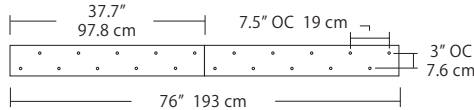

- BL** Matte Black
- PC** Pol. Chrome
- WH** White
- SG** Satin Gold
- BZ** Bronze
- SS** Satin Silver

4L (4'x2' / 9 Port)
MSQ-2409-##-4L-##

Linear Configurations - See [Quatro Linear Configurations](#) section of our website for specification information (#)

6L (6'x2' / 25 Port)
MSQ-2425-##-6L-##

Duo

6L (6'4"x6" / 10 Port)
MSD-3810-##-6L-##

MPC

Linear Configurations - See [Duo Linear Configurations](#) section of our website for specification information (#)

9L (9'6"x6" / 18 Port)
MSD-3818-##-9L-##