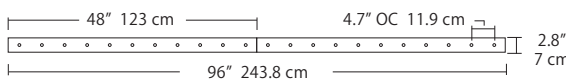

Solo

Solo 48" Linear Configuration - See [Solo Linear Configuration](#) section of our website for specific information (#)