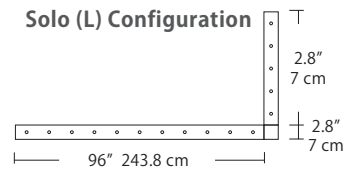

Solo (L) Configuration

Solo 22" Grid Configuration - See [Solo Grid Configuration](#) section of our website for specific information (#)

MPC

Solo 48" Grid Configuration