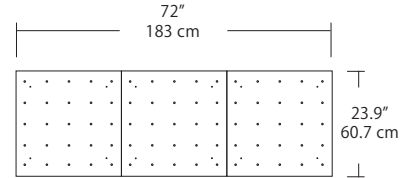

Quatro

4S (4' 2x2 / 9 Port)
MSQ-2409-##-4S-##

MPC

Square Configurations - See [Quatro Square Configurations](#) section of our website for specification information (#)

6S (6' 3x3 / 25 Port)
MSQ-2425-##-6S-##

- BL** Matte Black
- PC** Pol. Chrome
- WH** White
- SG** Satin Gold
- BZ** Bronze
- SS** Satin Silver

4L (4'x2' / 9 Port)
MSQ-2409-##-4L-##

Linear Configurations - See [Quatro Linear Configurations](#) section of our website for specification information (#)

6L (6'x2' / 25 Port)
MSQ-2425-##-6L-##

Duo

6L (6'4"x6" / 10 Port)
MSD-3810-##-6L-##

MPC

Linear Configurations - See [Duo Linear Configurations](#) section of our website for specification information (#)

9L (9'6"x6" / 18 Port)
MSD-3818-##-9L-##