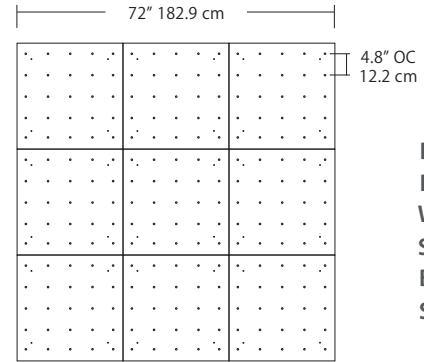

Quatro

4S (4' 2x2 / 9 Port)
MSQ-2409-##-4S-##

MPC

Square Configurations - See [Quatro Square Configurations](#) section of our website for specification information (#)

6S (6' 3x3 / 25 Port)
MSQ-2425-##-6S-##

- BL** Matte Black
- PC** Pol. Chrome
- WH** White
- SG** Satin Gold
- BZ** Bronze
- SS** Satin Silver

4L (4'x2' / 9 Port)
MSQ-2409-##-4L-##

Linear Configurations - See [Quatro Linear Configurations](#) section of our website for specification information (#)

6L (6'x2' / 25 Port)
MSQ-2425-##-6L-##

Duo

6L (6'4"x6" / 10 Port)
MSD-3810-##-6L-##

MPC

Linear Configurations - See [Duo Linear Configurations](#) section of our website for specification information (#)

9L (9'6"x6" / 18 Port)
MSD-3818-##-9L-##