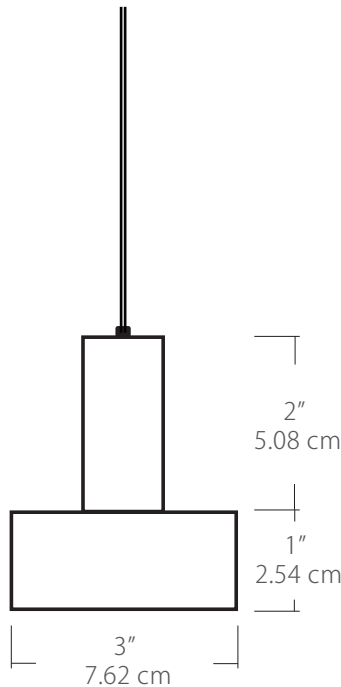

Project:

Note:

Type:

Quantity:

Model#: SP - CGL - - 03 - - - - -

Description

The Color Gel pendant is a simple geometric cylindrical form. Executed in translucent resin, this pendant uses an integrated LED light source, and a frosted optical light guide for an even colorful glow in all around with white light down.

Specifications

- Color Rendering Index: 90CRI
- LED Color Temperature: 3000K (standard)
- Cable Length: 8' (see page 2 for detail), for longer lengths consult factory
- For recommended dimmers see <https://www.blackjacklighting.com/dimming-information>

Dimensions

Diffusers

RD - Red

GN - Green

BL - Blue

ORDERING GUIDE

Category	Series	Diffuser	Size	Finish	Color Temp.	Wattage	Mounting	Length
SP	CGL		03		30K			
SP Small Pendant	CGL Color Gel	RD Red GN Green BL Blue	03 3" Diameter	BL Black PC Polished Chrome WH White BZ Bronze SG Satin Gold SS Satin Silver	27K 2700K 30K 3000K 35K 3500K 40K 4000K	2W 2 Watts/ 90 Lm 3W 3Watts/ 140Lm (recommended for single pendant application)	SP5 5" Canopy SP2 2.5" Fascia Canopy MPC Multi-Port Connector JTA JackTrack Adapter <small>(See page 2 for mounting information)</small>	BLANK (Leave blank for standard 96" cable length) ### for cable length longer than 96" specify cable length in inches
					(30K Standard)			

Max Cable Length

<p>Length</p> <div style="border: 1px solid black; width: 40px; height: 20px; margin: 5px;"></div> <p>BLANK ###</p>	<p>BLANK = Leave blank for standard 96" cable length.</p> <p>### = Specify maximum cable length needed for fixture (in inches).</p> <p>Factory pre-configuration of cable length is available. Consult factory for details.</p>
--------------------------------------------------------------------------------------------------------------------------------	---------------------------------------------------------------------------------------------------------------------------------------------------------------------------------------------------------------------------------