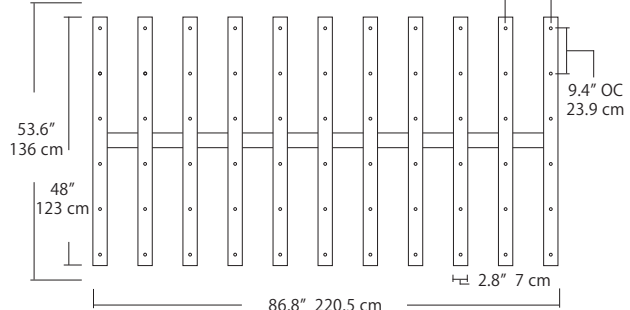

- **BL** Matte Black
- **PC** Pol. Chrome
- **WH** White
- **SG** Satin Gold
- **BZ** Bronze
- **SS** Satin Silver