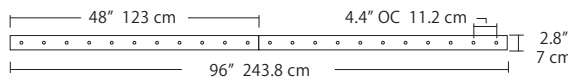

Solo

Solo 48" Linear Configuration - See [Solo Linear Configuration](#) section of our website for specific information (#)