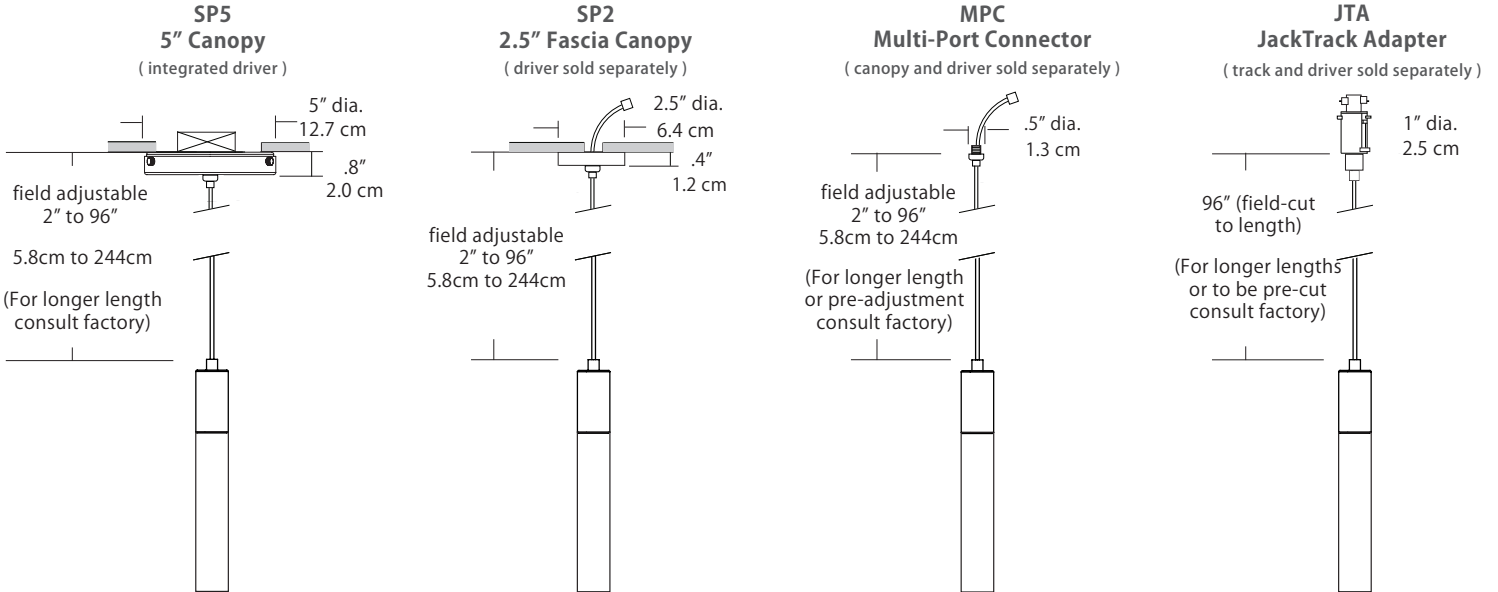

**Wattage**

<p><b>Wattage</b></p> <div style="border: 1px solid black; width: 40px; height: 20px; margin: 5px;"></div> <p>2W 3W</p>	<p><b>2W</b> = 2 Watts / 90 Lumens, recommended for Multi-Port applications (Multi-Port system and JackTrack adapter).</p> <p><b>3W</b> = 3 Watts / 140 Lumens, recommended for single pendant applications (5" Canopy and 2.5" Fascia Canopy).</p> <p>(Lumens measured at 3000K)</p>
---	---

**Mounting**

<p><b>Mounting</b></p> <div style="border: 1px solid black; width: 40px; height: 20px; margin: 5px;"></div> <p>SP5 SP2 MPC JTA</p>	<p><b>SP5</b> = 5" canopy with integrated driver (included), attaches to rear of canopy and sits inside ceiling mounted junction box <i>Cable with modular connector attaches to canopy w/ integrated universal driver (120-277V / TRIAC, ELV, 0-10V dimming)</i></p> <p><b>SP2</b> = 2.5" thin profile canopy that attaches flush to a rigid ceiling (driver sold separately) <i>Cable with modular connector (and optional wire harness) attaches to a remote driver</i></p> <p><b>MPC</b> = Multi-port connector attaches to any of BlackJack's Multi-Port canopies (canopy and driver sold separately) <i>Cable with modular connector attaches to a driver inside a Multi-Port canopy (driver may be remote)</i></p> <p><b>JTA</b> = Adapter connects the pendant in any position along the JackTrack system (track and driver sold separately) <i>Cable is cut to length and inserted in a connector at the bottom of the JackTrack adapter</i></p>
--	---