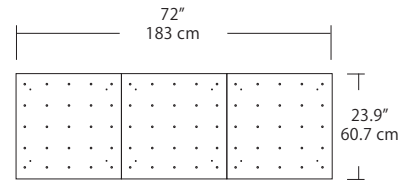

For more information see www.Blackjacklighting.com

(# symbol indicates additional specification required)

System	Pendant Mounting	Configuration Examples	Finish Options

Quatro

4S (4' 2x2 / 9 Port)
MSQ-2409-##-4S-##

MPC

Square Configurations - See [Quatro Square Configurations](#) section of our website for specification information (#)

6S (6' 3x3 / 25 Port)
MSQ-2425-##-6S-##

- **BL** Matte Black
- **PC** Pol. Chrome
- **WH** White
- **SG** Satin Gold
- **BZ** Bronze
- **SS** Satin Silver

4L (4'x2' / 9 Port)
MSQ-2409-##-4L-##

Linear Configurations - See [Quatro Linear Configurations](#) section of our website for specification information (#)

6L (6'x2' / 25 Port)
MSQ-2425-##-6L-##

Duo

6L (6'4"x6" / 10 Port)
MSD-3810-##-6L-##

MPC

Linear Configurations - See [Duo Linear Configurations](#) section of our website for specification information (#)

- **BL** Matte Black
- **PC** Pol. Chrome
- **WH** White
- **SG** Satin Gold
- **BZ** Bronze
- **SS** Satin Silver

Solo

Solo 48" Linear Configuration - See [Solo Linear Configuration](#) section of our website for specific information (#)

Solo 22" Grid Configuration - See [Solo Grid Configuration](#) section of our website for specific information (#)

MPC

Solo 48" Grid Configuration

- **BL** Matte Black
- **PC** Pol. Chrome
- **WH** White
- **SG** Satin Gold
- **BZ** Bronze
- **SS** Satin Silver