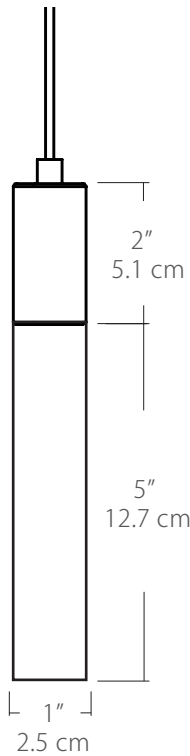

**Project:**

**Note:**

**Type:**

**Quantity:**

**Model#:** SP - LGD - CA - 01 - \_\_\_ - \_\_\_ - \_\_\_ - \_\_\_ - \_\_\_

**Description**

Featuring a laser-etched candle and flame, the Candle pendant is crafted from clear acrylic. Light from the integrated LED source travels through the diffuser to illuminate the candle and add a dramatic, magical, “floating candles” accent to any space.

**Specifications**

- Color Rendering Index: 90CRI
- LED Color Temperature: 3000K (standard)
- Cable Length: 8' (see page 2 for detail), for longer lengths consult factory
- For recommended dimmers see <https://www.blackjacklighting.com/dimming-information>

**Dimensions**

**Diffuser**

**ORDERING GUIDE**

Category	Series	Diffuser	Size	Finish	Color Temp.	Wattage	Mounting	Length
<b>SP</b>	<b>LGD</b>	<b>CA</b>	<b>01</b>		<b>30K</b>			
SP Small Pendant	LGD Light Guide	CA Candle	01 1" Diameter	<b>Standard</b> BL Black PC Polished Chrome WH White <b>Special Order</b> BZ Bronze SG Satin Gold SS Satin Silver	27K 2700K 30K 3000K 35K 3500K 40K 4000K	2W 2Watts/ 90Lm 3W 3Watts/ 140Lm (recommended for single pendant application)	SP5 5" Canopy SP2 2.5" Fascia Canopy MPC Multi-Port Connector JTA JackTrack Adapter (See page 2 for mounting information)	BLANK (Leave blank for standard 96" cable length) ### for cable length longer than 96" specify cable length in inches

**Max Cable Length**

<p><b>Length</b></p> <div style="border: 1px solid black; width: 40px; height: 20px; margin: 5px;"></div> <p>BLANK ###</p>	<p><b>BLANK</b> = Leave blank for standard 96" cable length.</p> <p><b>###</b> = Specify maximum cable length needed for fixture (in inches).</p> <p>Factory pre-configuration of cable length is available. Consult factory for details.</p>
--	---