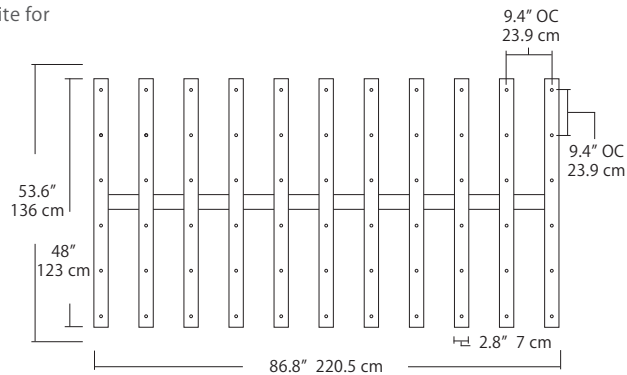

Solo 48" Grid Configuration