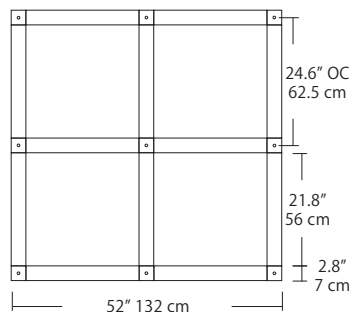

Solo 22" Grid Configuration - See [Solo Grid Configuration](#) section of our website for specific information (#)

MPC