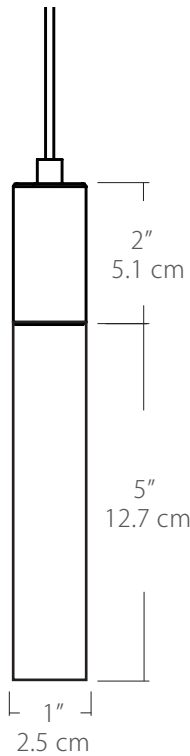

Project:

Note:

Type:

Quantity:

Model#: SP - LGD - CA - 01 - ___ - ___ - ___ - ___ - ___

Description

Featuring a laser-etched candle and flame, the Candle pendant is crafted from clear acrylic. Light from the integrated LED source travels through the diffuser to illuminate the candle and add a dramatic, magical, "floating candles" accent to any space.

Features

- Screw-in, decorative optical acrylic light guide
- Suspends from an 8' adjustable cable
- Damp location rated

Specifications

- Color Rendering Index: 90CRI
- LED Color Temperature: 3000K (standard)
- Cable Length: 8' (see page 2 for detail), for longer lengths consult factory
- For recommended dimmers see <https://www.blackjacklighting.com/dimming-information>

Options

- Color Temperature: 2700K, 3000K, 3500K, 4000K
- Lumens: 2W/90 Lumens or 3W/140 Lumens (recommended for single pendant application)
- Lamping 2W or 3W
- Standard Finishes: BL - Black, PC - Polished Chrome or WH - White
- Special Order Powder Coat Finishes: BZ - Bronze, SG - Satin Gold or SS - Satin Silver
- Mounting: See page 2 for mounting options

Dimensions