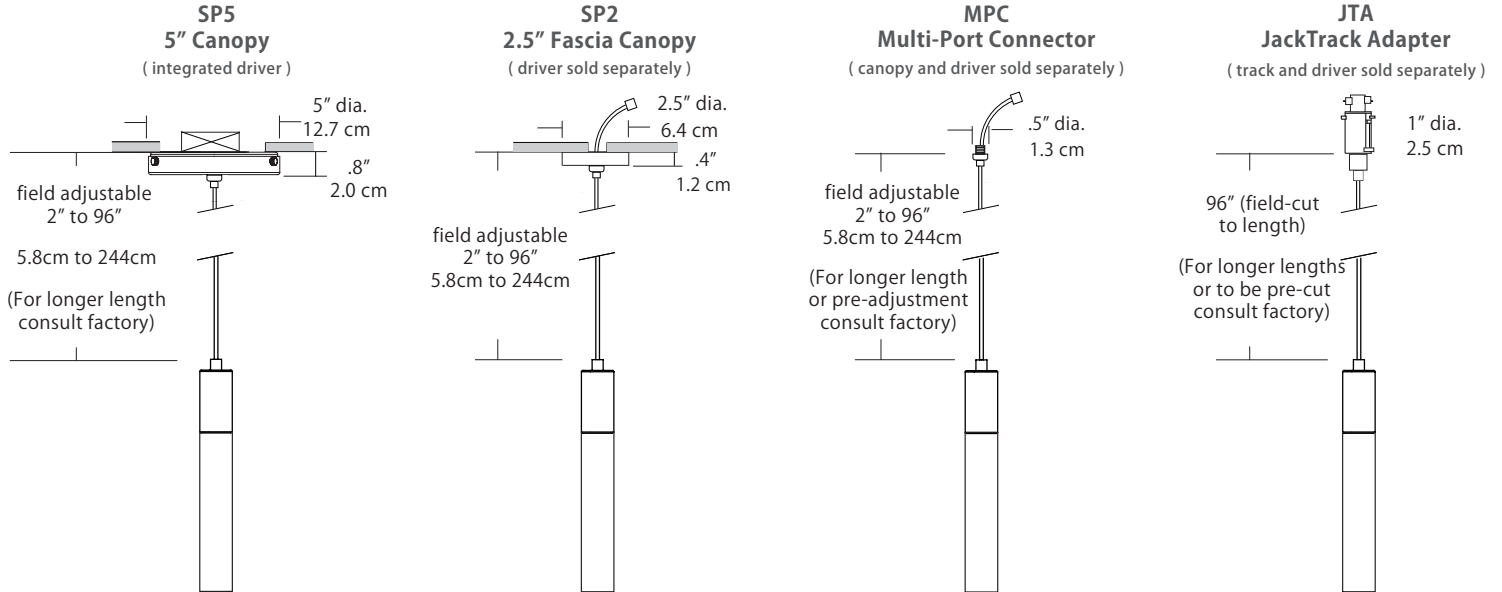

Features

- Screw-in, decorative optical acrylic light guide
- Suspends from an 8' adjustable cable
- Damp location rated

Specifications

- Color Rendering Index: 90CRI
- LED Color Temperature: 3000K (standard)
- Cable Length: 8' (see page 2 for detail), for longer lengths consult factory
- For recommended dimmers see <https://www.blackjacklighting.com/dimming-information>

Wattage

<p>Wattage</p> <div style="border: 1px solid black; width: 40px; height: 20px; margin: 5px auto;"></div> <p>2W 3W</p>	<p>2W = 2 Watts / 90 Lumens, recommended for Multi-Port applications (Multi-Port system and JackTrack adapter).</p> <p>3W = 3 Watts / 140 Lumens, recommended for single pendant applications (5" Canopy and 2.5" Fascia Canopy).</p> <p>(Lumens measured at 3000K)</p>
--	---

Mounting

<p>Mounting</p> <div style="border: 1px solid black; width: 40px; height: 20px; margin: 5px auto;"></div> <p>SP5 SP2 MPC JTA</p>	<p>SP5 = 5" canopy with integrated driver (included), attaches to rear of canopy and sits inside ceiling mounted junction box <i>Cable with modular connector attaches to canopy w/ integrated universal driver (120-277V / TRIAC, ELV, 0-10V dimming)</i></p> <p>SP2 = 2.5" thin profile canopy that attaches flush to a rigid ceiling (driver sold separately) <i>Cable with modular connector (and optional wire harness) attaches to a remote driver</i></p> <p>MPC = Multi-port connector attaches to any of BlackJack's Multi-Port canopies (canopy and driver sold separately) <i>Cable with modular connector attaches to a driver inside a Multi-Port canopy (driver may be remote)</i></p> <p>JTA = Adapter connects the pendant in any position along the JackTrack system (track and driver sold separately) <i>Cable is cut to length and inserted in a connector at the bottom of the JackTrack adapter</i></p>
---	---