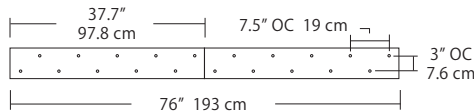

4L (4'x2' / 9 Port)
MSQ-2409-##-4L-##

6L (6'x2' / 25 Port)
MSQ-2425-##-6L-##

Duo

Linear Configurations - See [Duo Linear Configurations](#) section of our website for specification information (#)

6L (6'4"x6" / 10 Port)
MSD-3810-##-6L-##

MPC

- BL Matte Black
- PC Pol. Chrome
- WH White
- SG Satin Gold
- BZ Bronze
- SS Satin Silver

9L (9'6"x6" / 18 Port)
MSD-3818-##-9L-##

Solo

Solo 48" Linear Configuration - See [Solo Linear Configuration](#) section of our website for specific information (#)