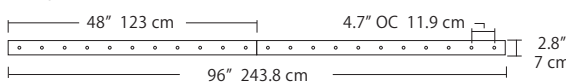

4L (4'x2' / 9 Port)
MSQ-2409-##-4L-##

6L (6'x2' / 25 Port)
MSQ-2425-##-6L-##

Duo

Linear Configurations - See [Duo Linear Configurations](#) section of our website for specification information (#)

6L (6'4"x6" / 10 Port)
MSD-3810-##-6L-##

MPC

- BL Matte Black
- PC Pol. Chrome
- WH White
- SG Satin Gold
- BZ Bronze
- SS Satin Silver

9L (9'6"x6" / 18 Port)
MSD-3818-##-9L-##

Solo

Solo 48" Linear Configuration - See [Solo Linear Configuration](#) section of our website for specific information (#)