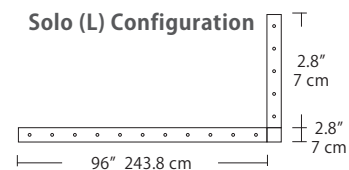

Solo (L) Configuration