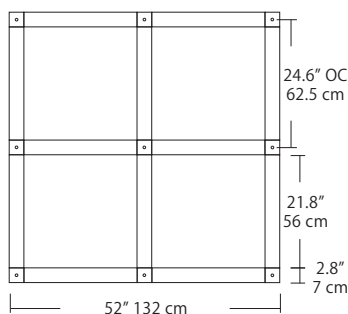

MPC

- BL Matte Black
- PC Pol. Chrome
- WH White
- SG Satin Gold
- BZ Bronze
- SS Satin Silver

Solo 22" Grid Configuration - See [Solo Grid Configuration](#) section of our website for specific information (#)