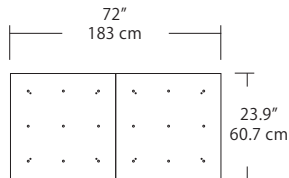

Quatro

Square Configurations - See [Quatro Square Configurations](#) section of our website for specification information (#)

4S (4' 2x2 / 9 Port)
MSQ-2409-##-4S-##

6S (6' 3x3 / 25 Port)
MSQ-2425-##-6S-##

4L (4'x2' / 9 Port)
MSQ-2409-##-4L-##

6L (6'x2' / 25 Port)
MSQ-2425-##-6L-##

Duo

Linear Configurations - See [Duo Linear Configurations](#) section of our website for specification information (#)

6L (6'4"x6" / 10 Port)
MSD-3810-##-6L-##