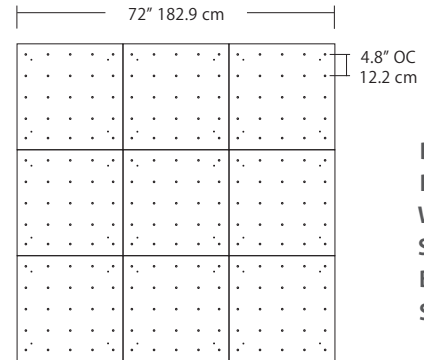

Quatro

Square Configurations - See [Quatro Square Configurations](#) section of our website for specification information (#)

4S (4' 2x2 / 9 Port)
MSQ-2409-##-4S-##

6S (6' 3x3 / 25 Port)
MSQ-2425-##-6S-##