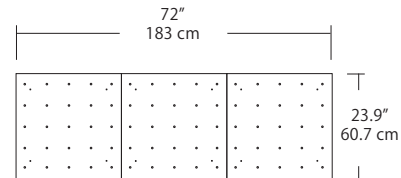

Quatro

Square Configurations - See [Quatro Square Configurations](#) section of our website for specification information (#)

4S (4' 2x2 / 9 Port)
MSQ-2409-##-4S-##

6S (6' 3x3 / 25 Port)
MSQ-2425-##-6S-##

MPC

- BL Matte Black
- PC Pol. Chrome
- WH White
- SG Satin Gold
- BZ Bronze
- SS Satin Silver

Linear Configurations - See [Quatro Linear Configurations](#) section of our website for specification information (#)

4L (4'x2' / 9 Port)
MSQ-2409-##-4L-##

6L (6'x2' / 25 Port)
MSQ-2425-##-6L-##

Duo

Linear Configurations - See [Duo Linear Configurations](#) section of our website for specification information (#)

6L (6'4"x6" / 10 Port)
MSD-3810-##-6L-##

MPC

- BL Matte Black
- PC Pol. Chrome
- WH White
- SG Satin Gold
- BZ Bronze
- SS Satin Silver

9L (9'6"x6" / 18 Port)
MSD-3818-##-9L-##

Solo

Solo 48" Linear Configuration - See [Solo Linear Configuration](#) section of our website for specific information (#)