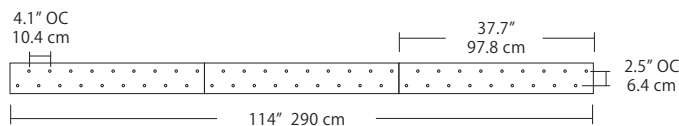

Max Cable Length

<p>Length</p> <div style="border: 1px solid black; width: 40px; height: 20px; margin: 5px auto;"></div> <p>BLANK ###</p>	<p>BLANK = Leave blank for standard 96" cable length.</p> <p>### = Specify maximum cable length needed for fixture (in inches).</p> <p>Factory pre-configuration of cable length is available. Consult factory for details.</p>
---	---

4L (4'x2' / 9 Port)
MSQ-2409-##-4L-##

6L (6'x2' / 25 Port)
MSQ-2425-##-6L-##

Duo

Linear Configurations - See [Duo Linear Configurations](#) section of our website for specification information (#)

6L (6'4"x6" / 10 Port)
MSD-3810-##-6L-##

MPC

- BL Matte Black
- PC Pol. Chrome
- WH White
- SG Satin Gold
- BZ Bronze
- SS Satin Silver

9L (9'6"x6" / 18 Port)
MSD-3818-##-9L-##

Solo

Solo 48" Linear Configuration - See [Solo Linear Configuration](#) section of our website for specific information (#)