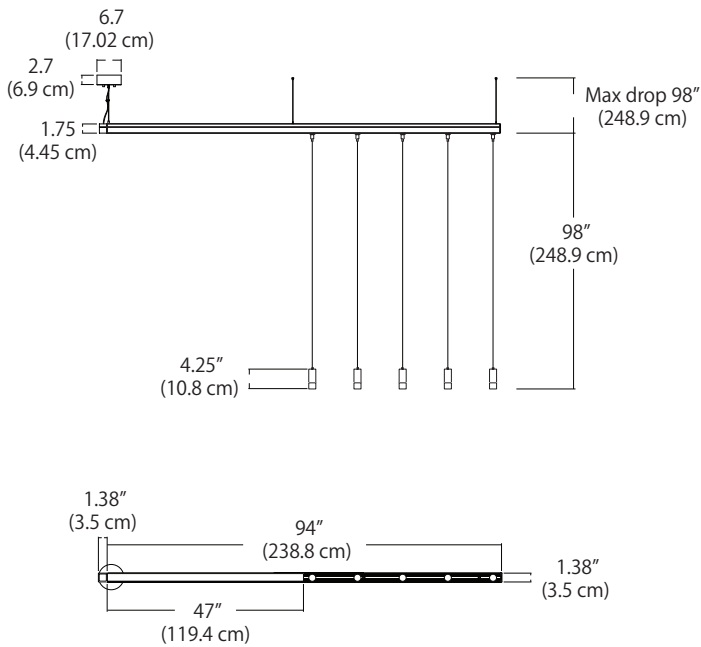

Project:

Note:

Type:

Quantity:

SKU#:

Description

Versatility and function is why this 94" channel-based fixture is in demand. BlackJack's JackTrack houses a 47" LED module, while suspending five Novo Short pendants. Three points of channel suspension for level support.

Note: Pendant and suspension cablesto be cut to length and installed in the field.

Features

- Aluminum Luminous Ring shines focused light from an extended minimal profile
- Includes 96" of aircraft cable and 96" of adjustable electrical cable
- Driver located inside canopy
- Damp location rated
- Maximum Overall Height (ceiling to bottom of pendant): 198"

Specifications

- Color Rendering Index: 90CRI
- LED Color Temperature: 3000K (standard)
- Pendant Light Source: 5W / 387 Lm per pendant
- Input Voltage: 120-277VAC - 50/60Hz
- Fixture Wattage: 36W
- Delivered Lumens: 3625 Lm
- For recommended dimmers, see <http://blackjacklighting.com>

Options

- Color Temperature: 2700K, 3000K, or 3500K / 90 CRI

Dimensions

ORDERING GUIDE

Series	Length	Finish	Volts/Dimming	Color Temp.
CYA Channel Combo (LED & Pendant) Level Pattern	094P 094P 94" Channel Length	BL Black WH White	27U 27U 120-277VAC Universal Dimming	27K 2700K 30K 3000K 35K 3500K